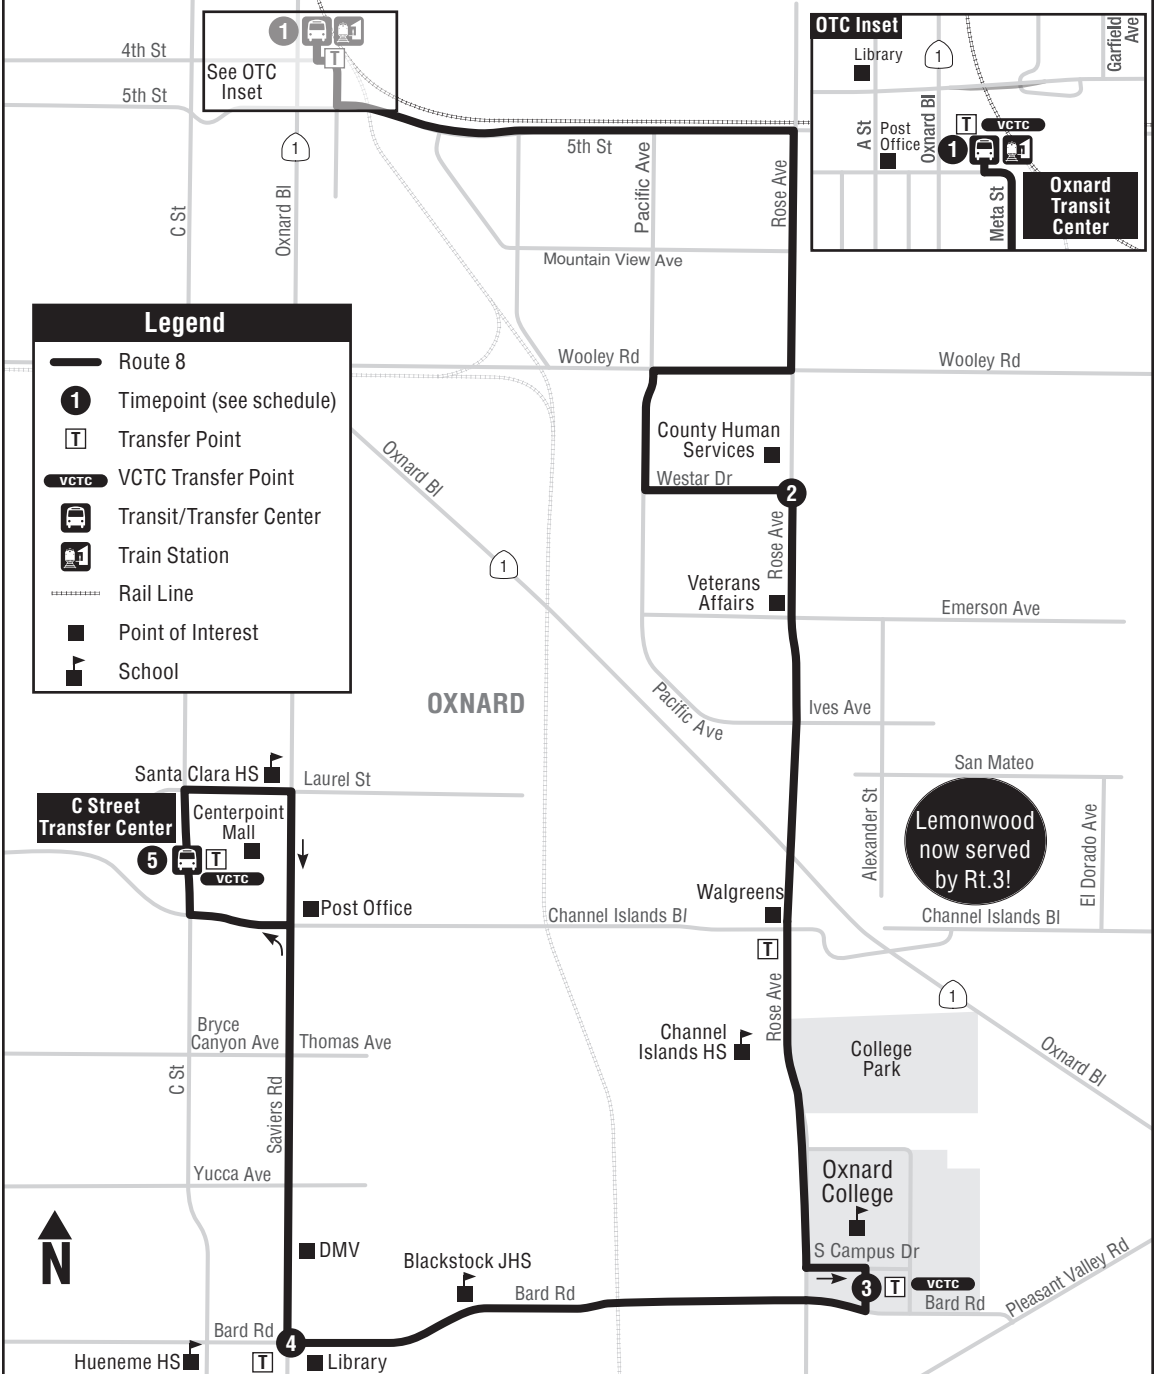

8 OTC - OXNARD COLLEGE - CENTERPOINT MALL

Legend

- Route 8
- 1 Timepoint (see schedule)
- T Transfer Point
- VCTC VCTC Transfer Point
- Transit/Transfer Center
- Train Station
- Rail Line
- Point of Interest
- 🏫 School

OTC Inset

Library
A St
Post Office
Oxnard Blvd
Meta St
Garfield Ave
Oxnard Transit Center

Lemonwood now served by Rt. 3!

ROUTE 8

8 OTC - OXNARD COLLEGE - CENTERPOINT MALL

DAILY
DIARIO

1 DEPART OTC
2 WESTAR AT ROSE

3 OXNARD COLLEGE
4 SAVIERS AT BARD

5 ARRIVE AT C STREET
TRANSFER CENTER
5 DEPART C STREET
TRANSFER CENTER

4 BARD AT SAVIERS

3 OXNARD COLLEGE
2 WESTAR AT ROSE

1 ARRIVE OTC

INTERLINKED ROUTE/
RUTA INTERLINEADA

8 NORTHBOUND STOPS - PARADAS HACIA EL NORTE

- 5 C St Transfer Ctr** **Centerpoint Mall**
 Saviers Laurel
 Saviers Channel Islands Blvd
 Saviers Bryce Canyon
 Saviers Yucca
- 4 Bard** **Saviers**
 Bard San Juan
 Bard Terrace
 Bard Anchorage
- 3 Oxnard College**
 Rose Ave North Campus
 Rose Ave Gary (College Park)
 Rose Ave Raiders Way
 Rose Ave Channel Islands Blvd
 Rose Ave Ives Ave
- 2 Westar** Rose Ave
 Westar Pacific
 Wooley Pacific
 Wooley Telstar Dr
 5th St Old Amtrak
- 1 OTC** 4th St