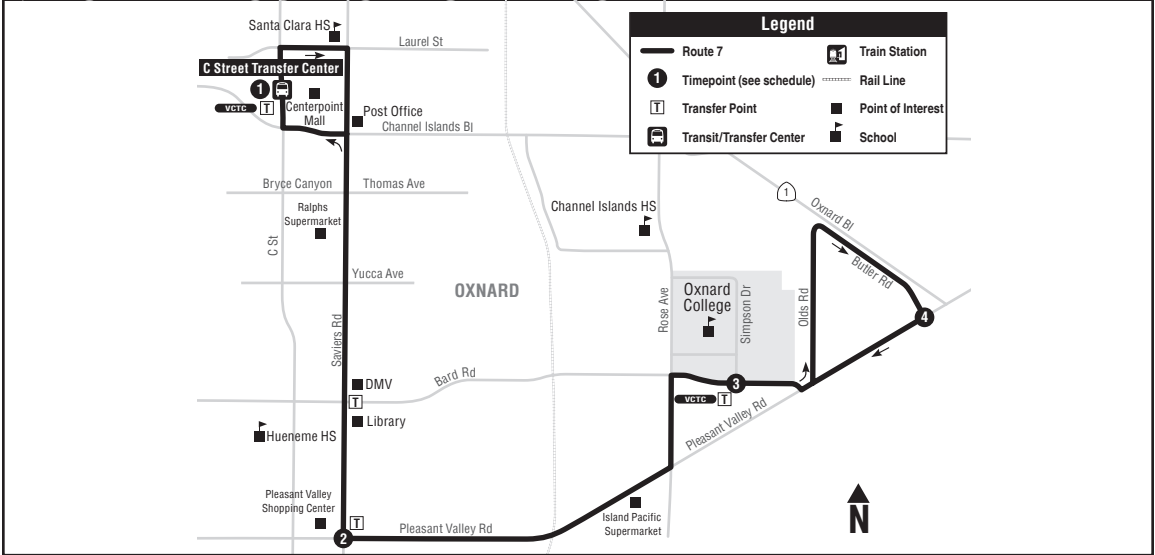

# 7 OXNARD COLLEGE - CENTERPOINT MALL

**Legend**

- Route 7
- Timepoint (see schedule)
- Transfer Point
- Transit/Transfer Center
- Train Station
- Rail Line
- Point of Interest
- School

# 7 OXNARD COLLEGE - CENTERPOINT MALL

DAILY  
DIARIO

C STREET TRANSFER CENTER 1	PLEASANT VALLEY AT SAVIERS 2	BARD AT SIMPSON (OXNARD COLLEGE) 3	BUTLER AT PLEASANT VALLEY 4	BARD AT SIMPSON (OXNARD COLLEGE) 3	SAVIERS AT PLEASANT VALLEY 2	C STREET TRANSFER CENTER 1
6:50 AM	6:57	7:02	7:07	7:10	7:16	7:23
7:30	7:38	7:43	7:48	7:51	7:57	8:04
8:15	8:23	8:29	8:34	8:37	8:43	8:52
9:00	9:08	9:14	9:19	9:22	9:28	9:37
9:45	9:53	9:59	10:04	10:07	10:13	10:22
10:35	10:43	10:49	10:54	10:57	11:03	11:12
11:20	11:30	11:36	11:41	11:44	11:50	11:59
<b>12:10 PM</b>	<b>12:20</b>	<b>12:26</b>	<b>12:31</b>	<b>12:34</b>	<b>12:40</b>	<b>12:49</b>
12:55	1:05	1:11	1:16	1:19	1:25	1:34
1:45	1:56	2:02	2:07	2:10	2:16	2:25
2:35	2:46	2:52	2:57	3:00	3:06	3:15
3:25	3:35	3:41	3:46	3:49	3:55	4:04
4:10	4:20	4:26	4:31	4:34	4:40	4:49
5:00	5:10	5:16	5:21	5:24	5:30	5:39
5:45	5:53	5:58	6:03	6:06	6:12	6:21
6:30	6:38	6:43	6:48	6:51	6:57	7:04
7:10	7:17	7:22	7:25	7:28	7:34	7:41

### 1 C St Transfer Ctr.....Centerpoint Mall

BOLD INDICATES TIMEPOINT

LETRAS MARCADAS INDICAN PUNTOS CLAVES

Route  
**23**

Linking South and North Oxnard! Provides fast, direct service along Ventura Road.

*¡Vinculando el sur y el norte de Oxnard! Brinda un servicio rápido y directo a lo largo de Ventura Road.*

ROUTE 7