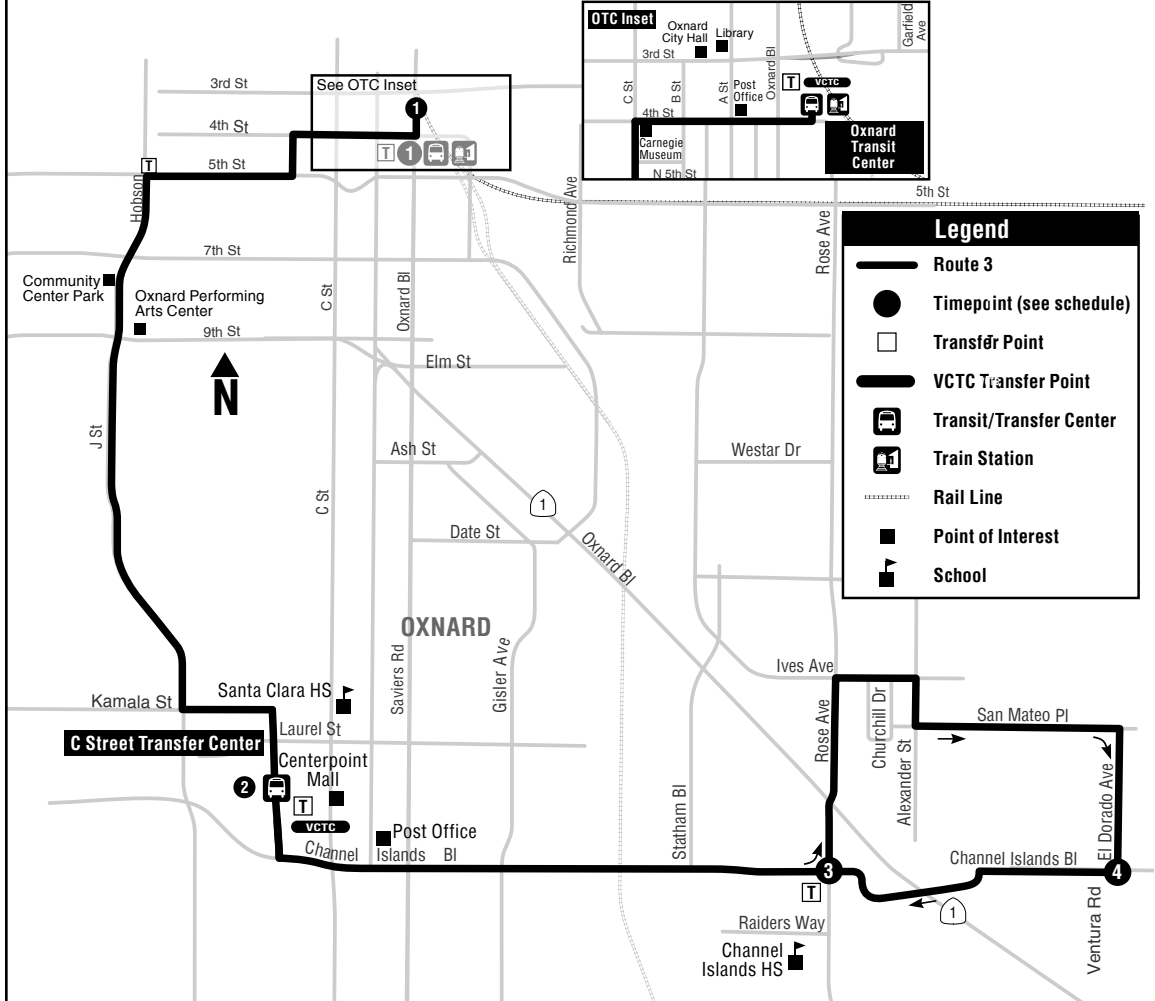

3 J ST - CENTERPOINT MALL - LEMONWOOD

ROUTE 3

3 J ST - CENTERPOINT MALL - LEMONWOOD DAILY
DIARIO

OTC ①	C STREET TRANSFER CENTER ②	ROSE AT CHANNEL ISLANDS ③	EL DORADO AT CHANNEL ISLANDS ④	CHANNEL ISLANDS AT ROSE ③	C STREET TRANSFER CENTER ②	OTC ①	INTERLINED ROUTE/ RUTA INTERLINEADA
5:35 AM	5:49	5:55	6:01	6:05	6:11	6:25	To Rt 8
6:20	6:34	6:40	6:46	6:50	6:56	7:10	To Rt 8
7:05	7:22	7:30	7:37	7:42	7:50	8:06	To Rt 8
7:50	8:07	8:15	8:22	8:27	8:35	8:51	To Rt 8
8:30	8:47	8:55	9:02	9:07	9:15	9:31	To Rt 8
9:20	9:36	9:43	9:49	9:54	10:01	10:16	To Rt 8
10:10	10:26	10:33	10:39	10:44	10:51	11:06	To Rt 8
10:55	11:11	11:18	11:24	11:29	11:36	11:50	To Rt 8
11:35	11:51	11:58	12:04 PM	12:09	12:16	12:30	To Rt 8
12:25	12:41	12:48	12:54	12:59	1:06	1:20	To Rt 8
1:10	1:26	1:33	1:39	1:44	1:51	2:05	To Rt 8
1:55	2:11	2:18	2:24	2:29	2:36	2:50	To Rt 8
2:35	2:52	3:00	3:07	3:12	3:20	3:36	To Rt 8
3:25	3:42	3:50	3:57	4:02	4:10	4:26	To Rt 8
4:10	4:27	4:35	4:42	4:47	4:55	5:11	To Rt 8
4:55	5:12	5:20	5:27	5:32	5:40	5:56	To Rt 8
5:40	5:57	6:05	6:12	6:17	6:25	6:41	To Rt 8
6:30	6:46	6:53	6:59	7:04	7:11	7:26	----
7:15	7:31	7:38	7:44	7:49	7:56	8:11	----

- El Dorado..... Marin Way
- ④ El Dorado**..... **Channel Islands Blvd**
Channel Islands Blvd..... Eden St
- ③ Channel Islands Blvd**..... **Rose Ave**
Channel Islands Blvd..... Statham Blvd
Channel Islands Blvd..... Gisler Ave
Channel Islands Blvd..... San Marino
Channel Islands Blvd..... C St
- ② C Street Transfer Center**
J St..... Kamala
J St..... Hemlock
J St..... Fir
J St..... Hill
J St..... Wooley
Hobson..... Performing Arts Center
Hobson..... 7th St
5th..... Hobson
5th St..... F St
C St..... 5th St
4th St..... B St
- ① OTC**..... **4th St**