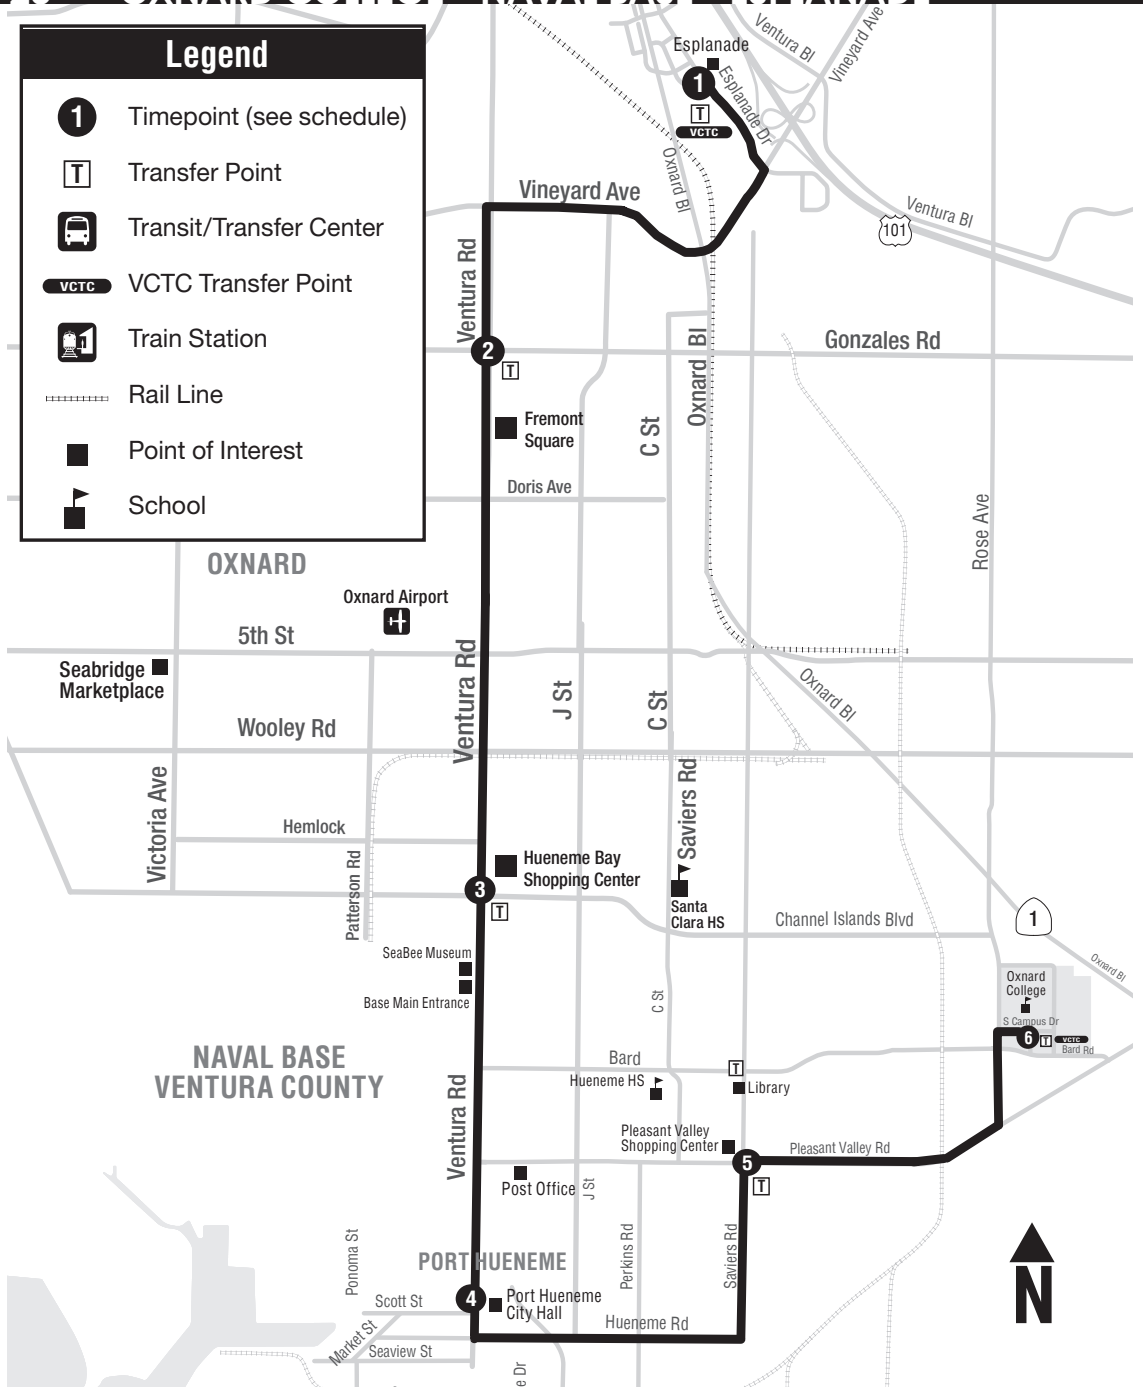

23 OXNARD COLLEGE - NAVAL BASE - ESPLANADE

Legend

-  Timepoint (see schedule)
-  Transfer Point
-  Transit/Transfer Center
-  VCTC Transfer Point
-  Train Station
-  Rail Line
-  Point of Interest
-  School

ROUTE 23

23 OXNARD COLLEGE - NAVAL BASE - ESPLANADE

DAILY
DIARIO

1	2	3	4	5	6	6	5	4	3	2	1
ESPLANADE AT SPUR	VENTURA RD AT GONZALES	VENTURA RD AT CHANNEL ISLANDS	VENTURA RD AT SCOTT	PLEASANT VALLEY AT SAVIERS RD	ARRIVE AT OXNARD COLLEGE	DEPART FROM OXNARD COLLEGE	SAVIERS RD AT PLEASANT VALLEY	VENTURA RD AT SCOTT	VENTURA RD AT CHANNEL ISLANDS	VENTURA RD AT GONZALES	ESPLANADE AT SPUR
Southbound to Oxnard College						Northbound to Esplanade					
6:40 AM	6:50	6:58	7:03	7:08	7:14	7:20	7:26	7:30	7:36	7:44	7:54
7:40	7:50	7:58	8:03	8:08	8:14	8:20	8:26	8:30	8:36	8:44	8:54
8:40	8:50	8:58	9:03	9:08	9:14	9:20	9:26	9:30	9:36	9:44	9:54
9:40	9:50	9:58	10:03	10:08	10:14	10:20	10:26	10:30	10:36	10:45	10:55
10:40	10:50	10:58	11:03	11:08	11:14	11:20	11:26	11:30	11:36	11:45	11:55
11:40	11:50	11:58	12:03 PM	12:08	12:14	12:20	12:26	12:30	12:36	12:45	12:55
12:40	12:50	12:58	13:03	13:08	13:14	1:20	1:26	1:30	1:36	1:45	1:55
1:40	1:50	1:58	2:03	2:08	2:14	2:20	2:26	2:30	2:36	2:45	2:55
2:40	2:50	2:58	3:03	3:08	3:14	3:20	3:26	3:30	3:36	3:45	3:55
3:40	3:50	3:58	4:03	4:08	4:14	4:20	4:26	4:30	4:36	4:45	4:55
4:40	4:50	4:58	5:03	5:08	5:14	5:20	5:26	5:30	5:36	5:45	5:55
5:40	5:50	5:58	6:03	6:08	6:14	6:20	6:26	6:30	6:36	6:45	6:55
6:40	6:50	6:58	7:03	7:08	7:14	7:20	7:26	7:30	7:36	7:45	7:55
7:40	7:50	7:58	8:03	8:08	8:14	----	----	----	----	----	----

Note: All Northbound Route 23 trips become Route 17 at Esplanade Shopping Center.

Tenga en Cuenta: Todos los viajes de la Ruta 23 en dirección norte se convierten en la Ruta 17 al llegar al Esplanade Shopping Center.