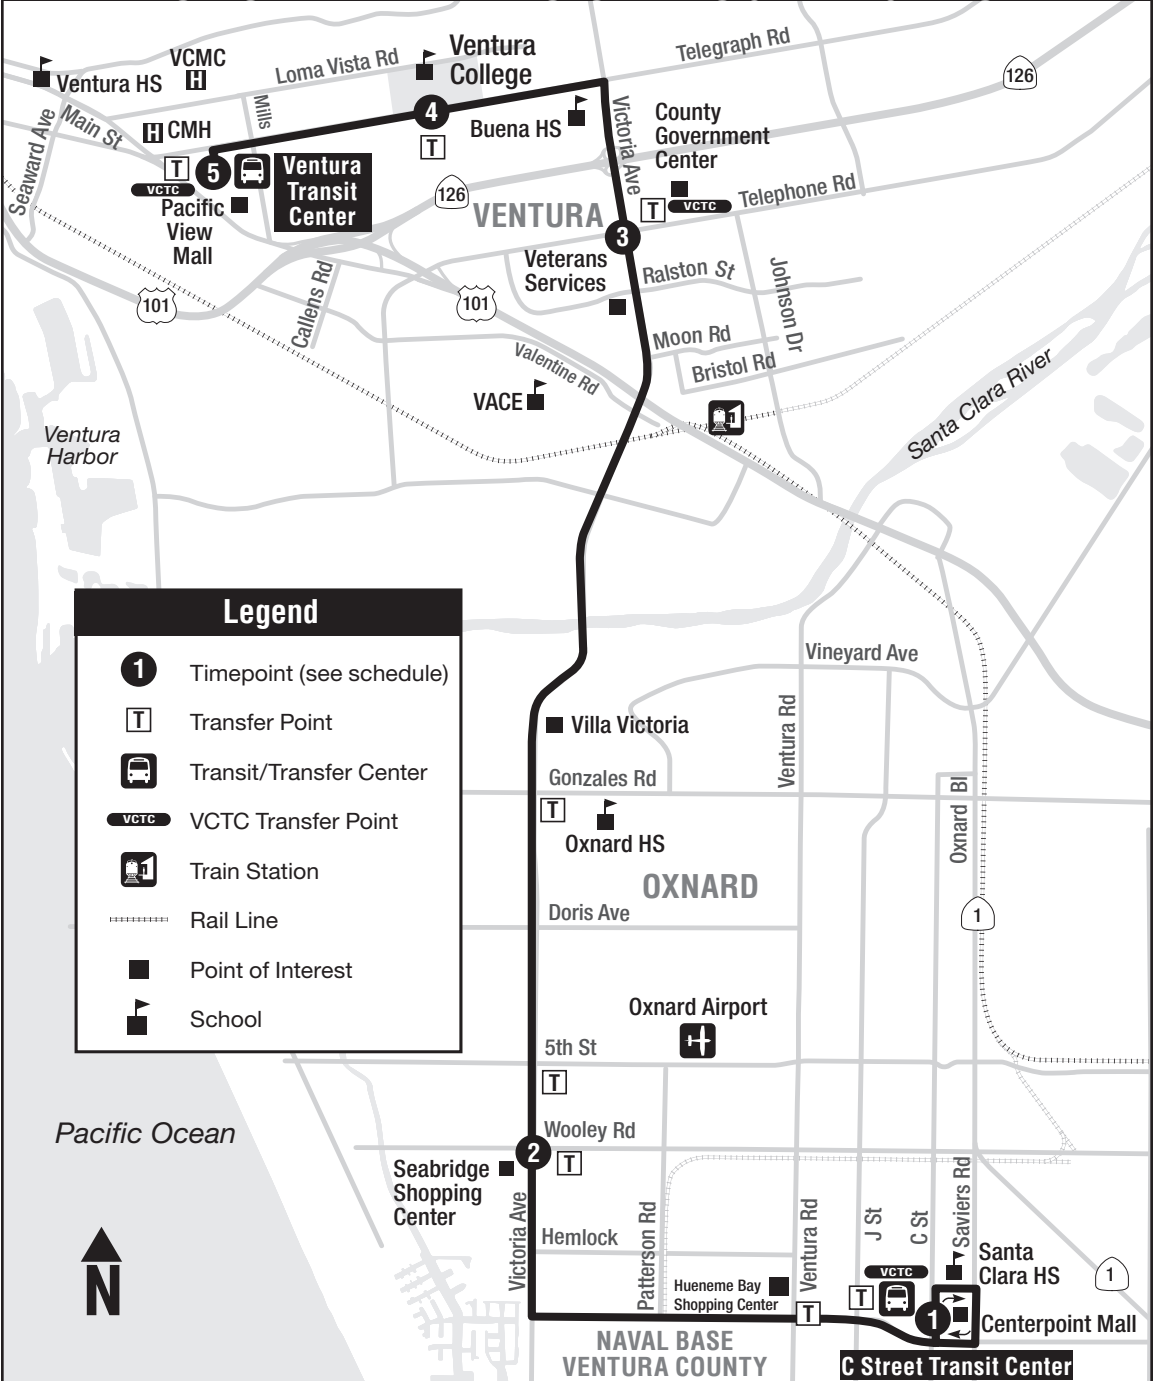

21 PACIFIC VIEW MALL - VICTORIA - C ST TRANSFER CTR

ROUTE 21

C STREET
TRANSFER
CENTER
1

VICTORIA
AT WOOLLEY
2

VICTORIA
AT TELEPHONE
(GOV'T CENTER)
3

TELEGRAPH
AT ESTATES
(VENTURA COLLEGE)
4

ARRIVE AT VTC
(PACIFIC VIEW MALL)
5

DEPART FROM VTC
(PACIFIC VIEW MALL)
5

TELEGRAPH
AT ESTATES
(VENTURA COLLEGE)
4

VICTORIA
AT TELEPHONE
(GOV'T CENTER)
3

VICTORIA
AT WOOLLEY
2

C STREET
TRANSFER
CENTER
1

Northbound to VTC					Southbound to C Street Transfer Ctr				
6:15 AM	6:28	6:42	6:48	6:56	7:10	7:15	7:21	7:37	7:51
7:10	7:25	7:39	7:45	7:53	8:05	8:10	8:16	8:32	8:46
7:55	8:10	8:26	8:33	8:41	8:55	9:00	9:07	9:23	9:37
8:55	9:12	9:24	9:31	9:39	9:55	10:00	10:07	10:23	10:37
9:45	10:02	10:24	10:31	10:39	10:45	10:50	10:58	11:14	11:29
10:45	11:02	11:14	11:21	11:29	11:45	11:50	11:58	12:15 PM	12:31
11:35	11:52	12:04	12:11	12:19	12:35	12:40	12:48	1:05	1:21
12:35	12:52	1:14	1:21	1:29	1:35	1:40	1:47	2:04	2:20
1:25	1:42	2:04	2:11	2:19	2:25	2:30	2:37	2:54	3:10
2:25	2:42	2:54	3:01	3:09	3:25	3:30	3:37	3:54	4:10
3:20	3:37	3:49	3:56	4:04	4:20	4:25	4:32	4:49	5:05
4:20	4:37	4:49	4:56	5:04	5:20	5:25	5:32	5:49	6:05
5:10	5:27	5:39	5:46	5:54	6:10	6:15	6:22	6:36	6:49
6:10	6:27	6:39	6:46	6:54	7:10	7:15	7:21	7:37	7:51
7:00	7:17	7:29	7:36	7:44	8:00	8:05	8:11	8:27	8:40

1 C Street Transfer Ctr.....Centerpoint Mall

Saviors..... Laurel
 Channel Islands..... C St
 Channel Islands..... J St
 Channel Islands..... Manzanita
 Channel Islands..... Ventura Rd
 Channel Islands..... Ukiah
 Channel Islands..... Patterson
 Channel Islands..... Wheelhouse
 Channel Islands..... Victoria
 Victoria..... Hemlock
 Victoria..... Leeward

Victoria..... Moon

Victoria..... Valentine

Victoria..... Gum Tree (Villa Victoria)

Victoria..... Gonzales

Victoria..... 5th St

2 Victoria.....Wooley

Victoria..... Leeward
 Victoria..... Hemlock
 Channel Islands..... Patterson
 Channel Islands..... Ventura Rd
 Channel Islands..... Lassen
 Channel Islands..... J St