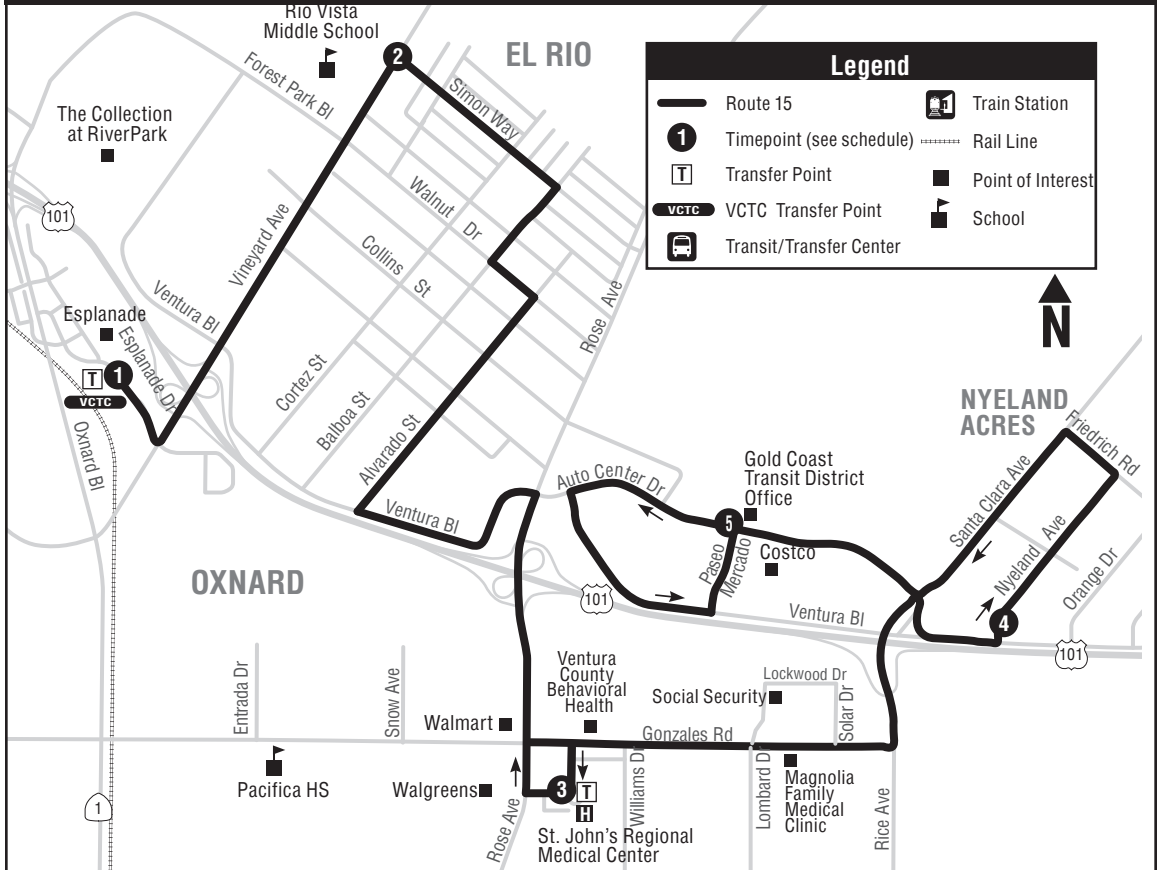

15 ESPLANADE - EL RIO - ST. JOHN'S MEDICAL CENTER

15 ESPLANADE - EL RIO - ST. JOHN'S CTR

DAILY
DIARIO

1 ESPLANADE AT SPUR
2 VINEYARD AT SIMON WAY
3 ST. JOHN'S HOSPITAL (PARKING LOT)
4 NYELAND AT VENTURA BLVD
5 AUTO CENTER AT PASEO MERCADO
5 AUTO CENTER AT PASEO MERCADO
4 NYELAND AT VENTURA BLVD
3 ST. JOHN'S HOSPITAL (PARKING LOT)
2 SIMON WAY AT VINEYARD
1 ESPLANADE AT SPUR

ROUTE 15

15 EASTBOUND STOPS - PARADAS HACIA EL ESTE

- 1 Esplanade Spur**
 Esplanade Shopping Center (Food 4 Less)
 Vineyard Olive
 Vineyard Collins
- 2 Vineyard Simon Way**
 Simon Way Cortez
 Balboa Salem
 Walnut Balboa
 Alvarado Walnut
 Alvarado Collins
 Alvarado Ventura Blvd
 Rose Ventura Blvd
 Rose Lockwood
 Gonzales Rose

15 WESTBOUND STOPS - PARADAS HACIA EL OESTE

- 5 Auto Center Dr Paseo Mercado**
 Ventura Blvd (Guitar Center)
 Paseo Mercado (Costco)
- 4 Nyeland Ventura Blvd**
 Nyeland Eucalyptus
 Friedrich Nyeland
 Santa Clara Auto Center Dr
 Gonzales Solar
 Gonzales Outlet Center Dr
 Gonzales Williams
- 3 St. John's Hospital (Parking Lot)**
 Rose Hospital Exit
 Rose Lockwood
 Ventura Blvd Rose
 Ventura Blvd Royal Duke MHP
 Alvarado Ventura
 Alvarado Collins
 Alvarado Walnut
 Walnut Balboa
 Balboa Salem
 Simon Way Cortez

- 2 Simon Way Vineyard**
 Vineyard Collins
 Vineyard Olive
 Esplanade Shopping Center (Food 4 Less)
 Esplanade Spur Dr
 Spur Dr Wagon Wheel
 Spur Dr Wagon Wheel
- 1 Esplanade Spur Dr**