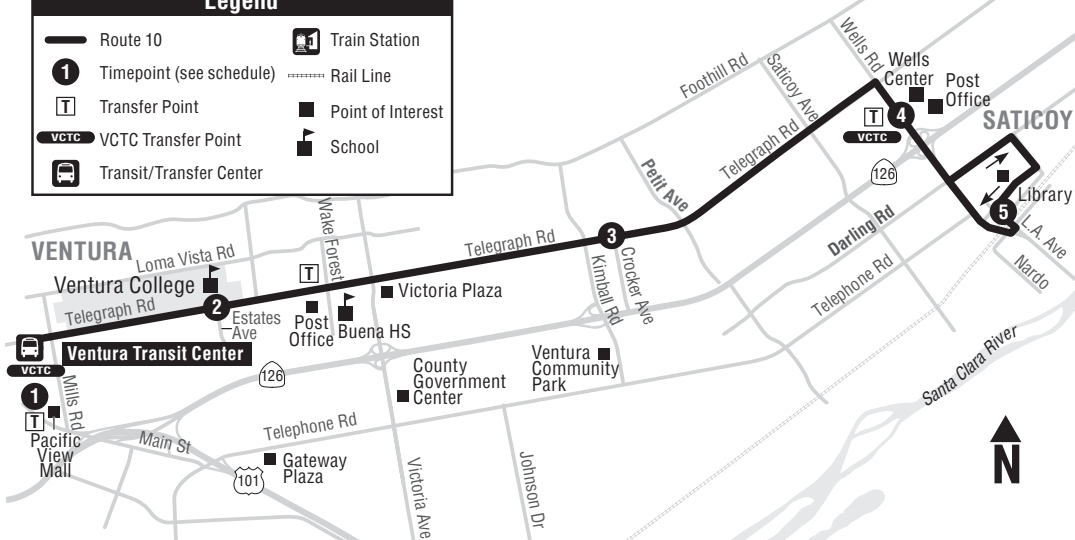

10 PACIFIC VIEW MALL - TELEGRAPH - SATICOY

Legend

- Route 10
- Timepoint (see schedule)
- Transfer Point
- VCTC Transfer Point
- Transit/Transfer Center
- Train Station
- Rail Line
- Point of Interest
- School

10 PACIFIC VIEW MALL - TELEGRAPH - SATICOY

DAILY DIARIO

Eastbound to Saticoy				Westbound to VTC					To Rt 16
1	2	3	4	5	4	3	2	1	
----	----	----	----	6:10 AM	6:15	6:20	6:25	6:30	To Rt 10
6:46	6:52	7:00	7:12	7:20	7:27	7:34	7:42	7:49	To Rt 16
7:36	7:42	7:50	8:05	8:13	8:20	8:27	8:35	8:42	To Rt 16
8:34	8:40	8:48	9:03	9:11	9:18	9:25	9:33	9:40	To Rt 16
9:37	9:43	9:51	10:06	10:14	10:28	10:35	10:43	10:50	To Rt 16
10:34	10:41	10:49	11:03	11:11	11:18	11:25	11:33	11:40	To Rt 16
11:35	11:42	11:50	12:04 PM	12:12	12:19	12:26	12:34	12:41	To Rt 16
12:33	12:40	12:48	1:03	1:11	1:18	1:25	1:33	1:40	To Rt 16
1:33	1:40	1:48	2:04	2:12	2:24	2:31	2:39	2:46	To Rt 16
2:33	2:40	2:48	3:00	3:08	3:15	3:22	3:30	3:37	To Rt 16
3:32	3:39	3:49	4:01	4:09	4:16	4:23	4:31	4:38	To Rt 16
4:32	4:39	4:47	4:57	5:05	5:12	5:19	5:27	5:34	To Rt 16
5:29	5:36	5:44	5:58	6:07	6:14	6:21	6:29	6:36	To Rt 16
6:29	6:35	6:43	6:54	7:01	7:07	7:14	7:22	7:29	To Rt 16
7:27	7:33	7:41	7:52	7:59	8:05	8:12	8:20	8:27	----
8:29	8:35	8:43	8:54	9:01	----	----	----	----	----

ROUTE 10

10 EASTBOUND STOPS - PARADAS HACIA EL ESTE

1 VTC..... Pacific View Mall

Telegraph..... College

Telegraph..... Ashwood

Telegraph..... Baylor

Telegraph..... Claremont

2 Telegraph..... Estates (Ventura College)

1 VTC..... Pacific View Mall

BOLD INDICATES TIMEPOINT

LETRAS MARCADAS INDICAN PUNTOS CLAVES