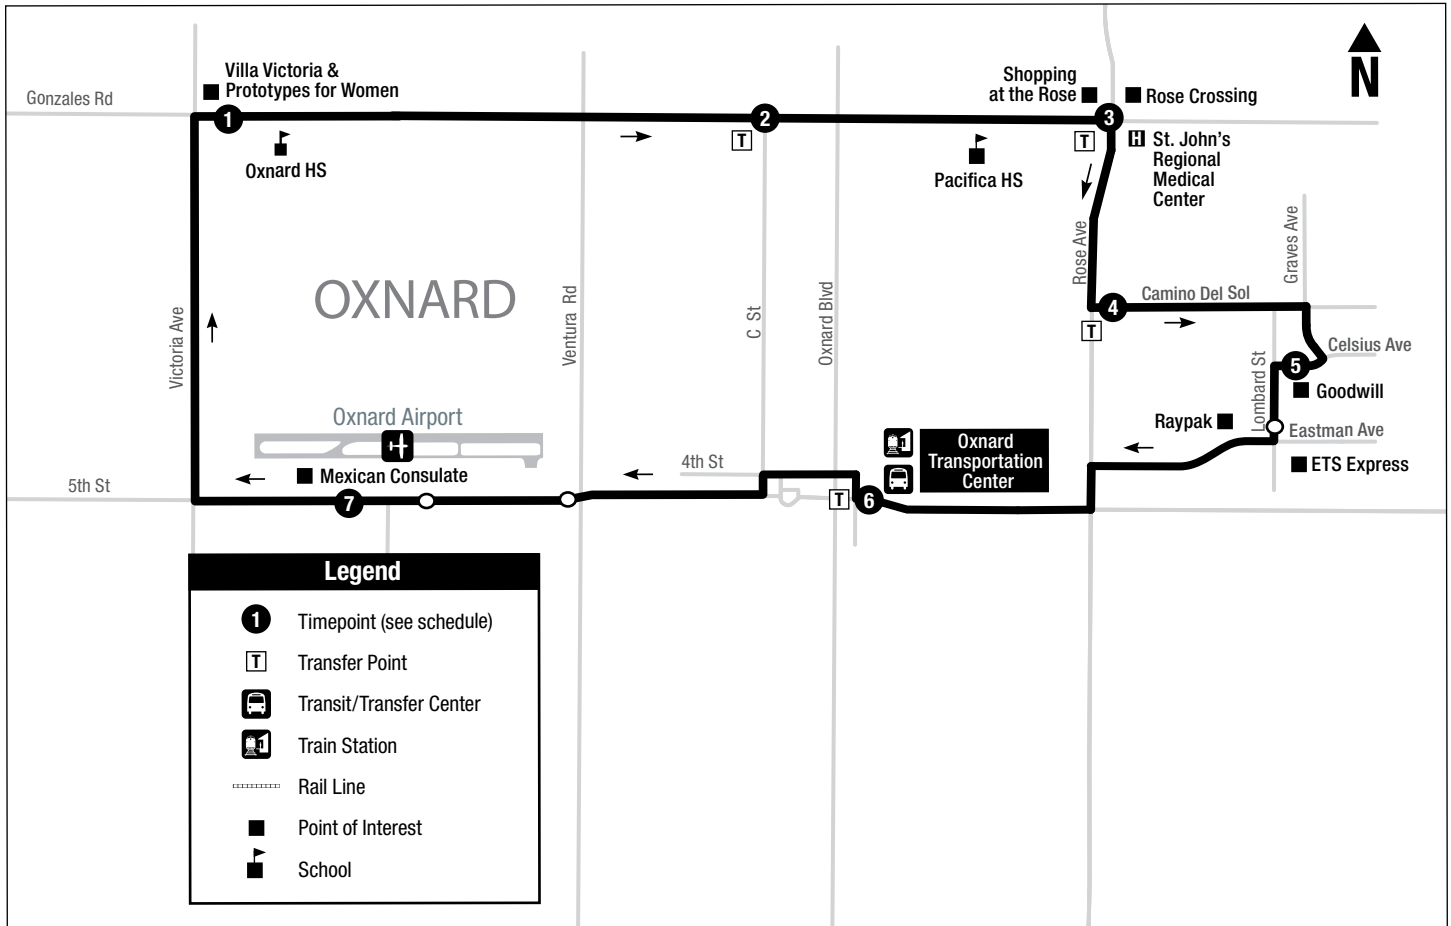

# 19

**NEW ROUTE** BEGINNING MONDAY, JUNE 14, 2010  
**NUEVA RUTA** EMPIEZA EL LUNES 14 DE JUNIO 2010

**Legend**

- 1** Timepoint (see schedule)
- T** Transfer Point
- Transit/Transfer Center
- Train Station
- Rail Line
- Point of Interest
- School

## 19 GONZALES - LOMBARD - OTC MONDAY THROUGH FRIDAY LUNES A VIERNES

GONZALES AT VICTORIA <b>1</b>	GONZALES AT C STREET <b>2</b>	GONZALES AT ROSE <b>3</b>	ROSE AT CAMINO DEL SOL <b>4</b>	GOODWILL INDUSTRIES <b>5</b>	OTC <b>6</b>	OXNARD AIRPORT <b>7</b>
5:30 AM	5:35 AM	5:40 AM	5:45 AM	5:50 AM	6:05 AM	6:25 AM
6:30	6:35	6:40	6:45	6:50	7:05	7:25
7:30	7:35	7:40	7:45	7:50	8:05	8:25
8:32	8:37	8:40	8:45	8:50	9:05	9:25
9:30	9:35	9:40	9:45	9:50	10:05	10:25
10:30	10:35	10:40	10:45	10:50	11:05	11:25
11:40	11:45	11:50	11:55	12:00 PM	12:15 PM	12:35 PM
12:55 PM	1:00 PM	1:05 PM	1:10 PM	1:15	1:30	1:50
2:15	2:20	2:25	2:30	2:35	2:50	3:10
3:15	3:20	3:25	3:30	3:35	3:50	4:10
4:15	4:20	4:25	4:30	4:35	4:50	5:10
5:15	5:20	5:25	5:30	5:35	5:50	6:10
6:15	6:20	6:25	6:30	—	—	—