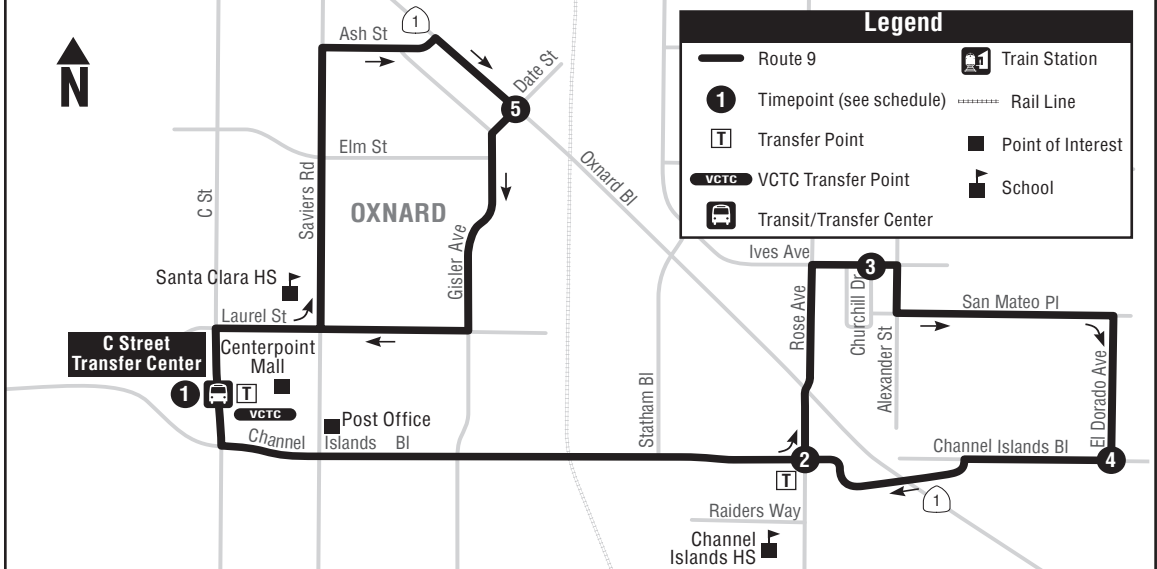

9 LEMONWOOD - CHANNEL ISLANDS BLVD

9 LEMONWOOD - CHANNEL ISLANDS BLVD

DAILY
DIARIO

1 C STREET TRANSFER CENTER	5 DATE ST AT OXNARD BLVD	1 C STREET TRANSFER CENTER	2 CHANNEL ISLANDS AT ROSE	3 IVES AVE AT CHURCHILL	4 EL DORADO AT ISLANDS	2 CHANNEL ISLANDS AT ROSE	1 C STREET TRANSFER CENTER
----	----	----	----	• 6:19 AM	• 6:25	• 6:30	• 6:40
6:51	6:58	7:04	7:12	7:14	7:19	7:24	7:33
7:45	7:52	7:58	8:06	8:08	8:13	8:18	8:27
8:35	8:42	8:48	8:56	8:58	9:03	9:08	9:17
9:24	9:31	9:37	9:45	9:47	9:52	9:57	10:06
10:15	10:22	10:28	10:36	10:38	10:43	10:48	10:57
11:05	11:12	11:18	11:26	11:28	11:33	11:38	11:47
11:55	12:02 PM	12:08	12:16	12:18	12:23	12:28	12:37
12:45	12:52	12:58	1:06	1:08	1:13	1:18	1:27
1:35	1:42	1:48	1:56	1:58	2:03	2:08	2:17
2:25	2:32	2:38	2:46	2:48	2:53	2:58	3:07
3:15	3:22	3:28	3:36	3:38	3:43	3:48	3:57
4:05	4:12	4:18	4:26	4:28	4:33	4:38	4:47
4:55	5:02	5:08	5:16	5:18	5:23	5:28	5:37
5:46	5:53	5:59	6:07	6:09	6:14	6:19	6:28
6:37	6:44	6:50	6:58	7:00	7:05	7:10	7:19

NOTE: • THESE TRIPS DO NOT OPERATE ON WEEKENDS

NOTA: • ESTOS VIAJES NO OPERAN LOS FINES DE SEMANA

ROUTE 9

9 BUS STOPS - PARADAS

1 C Street Transfer Ctr.....Centerpoint Mall

Saviers Laurel

Saviers Guava

Saviers Elm

1 C Street Transfer Ctr..... Centerpoint Mall

Channel Islands Saviers

Channel Islands Cloyne

Channel Islands Albany

Channel Islands Concord

2 Rose Channel Islands

3 Ives Churchill

San Mateo Beaufort

San Mateo Farragut

San Mateo Kepler

El Dorado Marin Way

4 El Dorado..... Channel Islands

Channel Islands Eden

2 Channel Islands..... Rose

Channel Islands Statham

Channel Islands Gisler