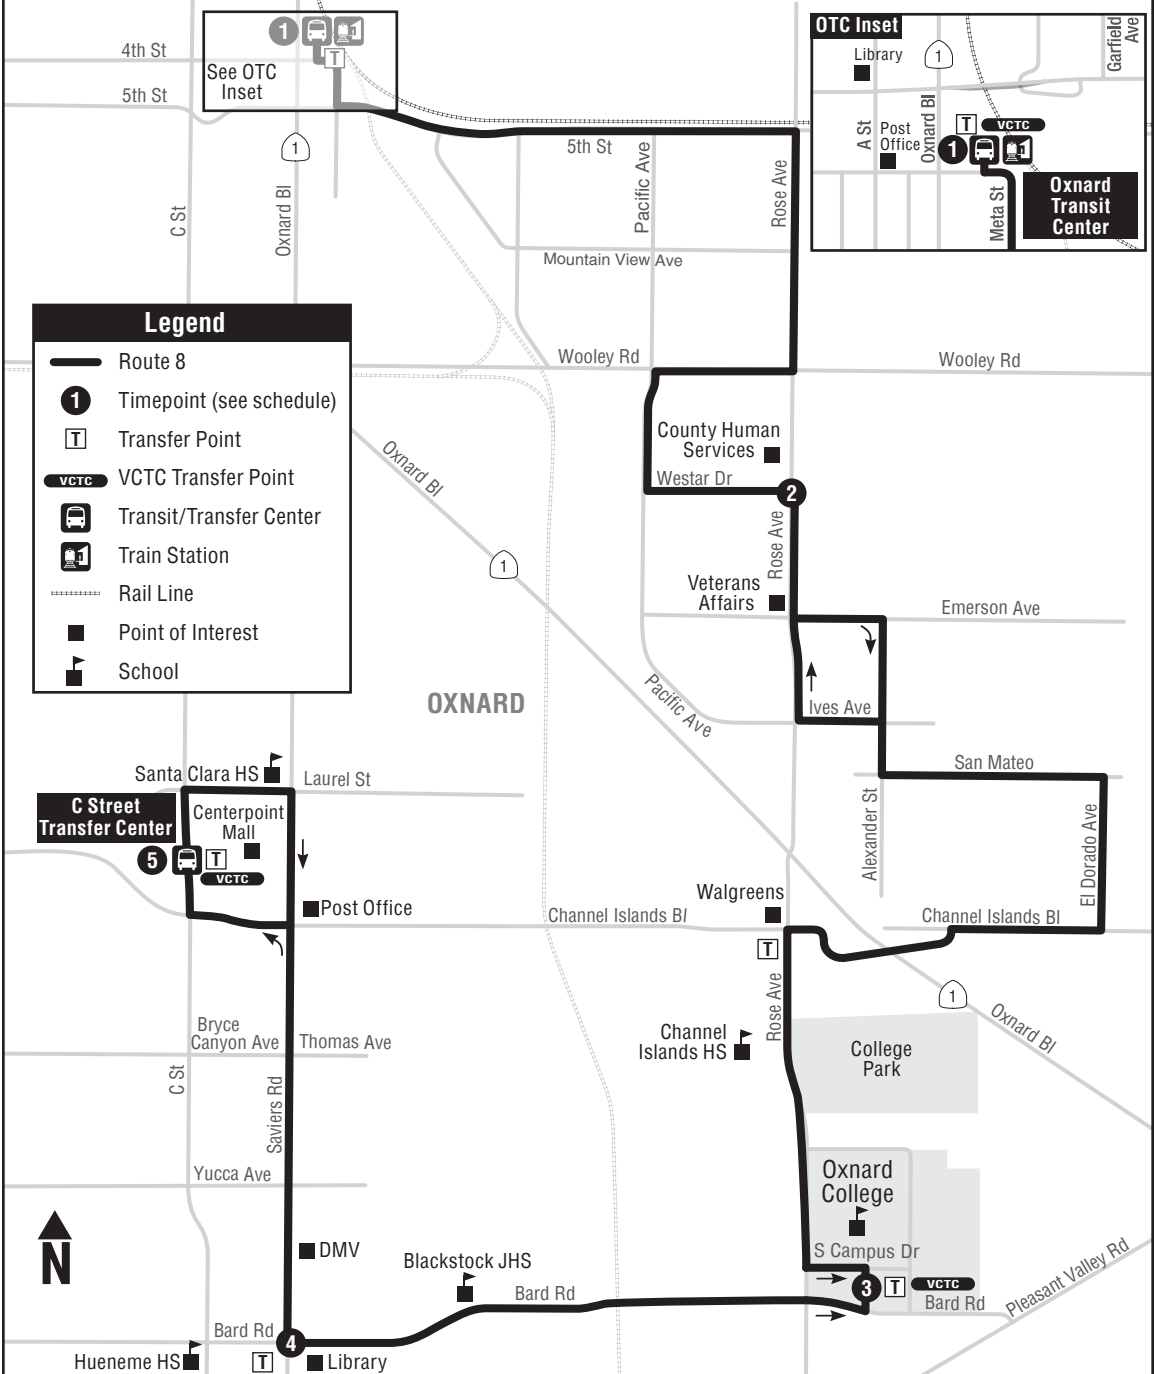

# 8 OTC - OXNARD COLLEGE - CENTERPOINT MALL

DAILY  
DIARIO

DEPART OTC  
1

WESTAR  
AT ROSE  
2

ROSE AT BARD  
(OXNARD COLLEGE)  
3

SAVIERS  
AT BARD  
4

ARRIVE AT C STREET  
TRANSFER CENTER  
5

DEPART C STREET  
TRANSFER CENTER  
5

## Southbound to C Street Transfer Ctr

## 8 SOUTHBOUND STOPS - PARADAS HACIA EL SUR

- |                                   |  |
|-----------------------------------|--|
| <b>1 OTC</b> ..... <b>4th St</b>  | Rose..... Raiders Way                                    |
| 5th St..... Mountain View         | Rose..... N. Campus                                      |
| Wooley..... Rose                  | <b>3 Rose</b> ..... <b>Bard (Oxnard College)</b>         |
| Pacific..... Voyager              | Bard ..... Anchorage                                     |
| Pacific ..... Titan               | Bard ..... Terrace                                       |
| Westar..... Pacific               | Bard ..... San Juan                                      |
| <b>2 Westar</b> ..... <b>Rose</b> | <b>4 Saviers</b> ..... <b>Bard</b>                       |
| Alexander..... Ives               | Saviers..... Borrego                                     |
| San Mateo ..... Beaufort          | Saviers..... Yucca                                       |
| San Mateo ..... Farragut          | Saviers..... La Canada (31 Flavors)                      |
| San Mateo ..... Kepler            | Saviers..... Thomas-Bryce                                |
| El Dorado..... Marin Way          | Channel Islands..... C St                                |
| El Dorado..... Channel Islands    | <b>5 C St Transfer Ctr</b> ..... <b>Centerpoint Mall</b> |
| Channel Islands..... Eden         |  |
| Rose..... Channel Islands         |  |