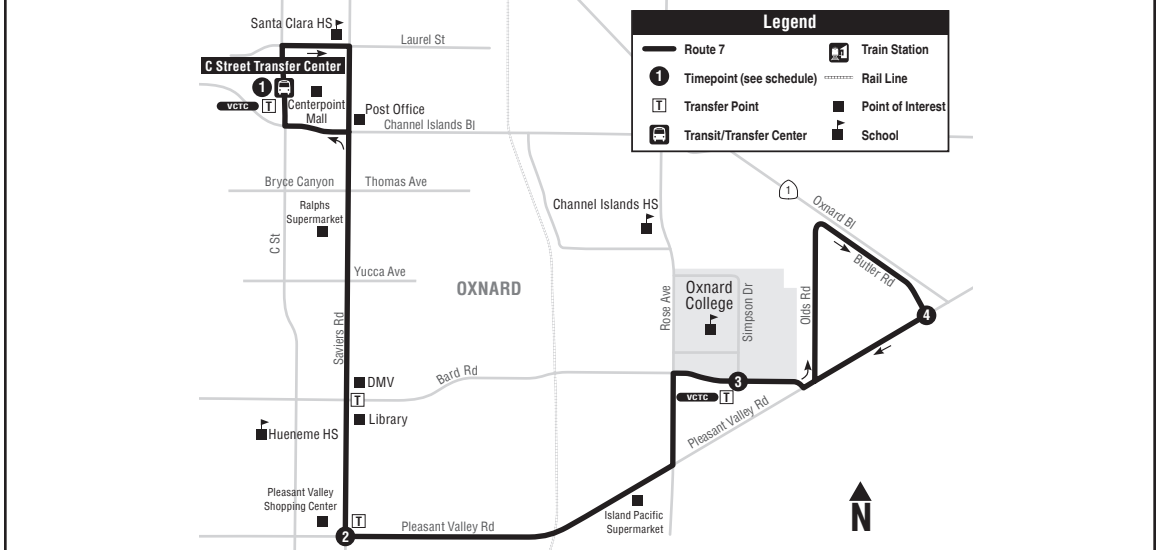

7 OXNARD COLLEGE - CENTERPOINT MALL

7 OXNARD COLLEGE - CENTERPOINT MALL

DAILY
DIARIO

C STREET
TRANSFER
CENTER
1

PLEASANT
VALLEY AT
SAVIERS
2

BARD AT SIMPSON
(OXNARD COLLEGE)
3

BUTLER AT
PLEASANT
VALLEY
4

BARD AT SIMPSON
(OXNARD COLLEGE)
3

SAVIERS AT
PLEASANT
VALLEY
2

C STREET
TRANSFER
CENTER
1

----	----	----	• 6:29 AM	• 6:32	• 6:38	• 6:45
6:50	6:57	7:02	7:07	7:10	7:16	7:23
7:33	7:41	7:46	7:51	7:54	8:00	8:07
8:14	8:22	8:28	8:33	8:36	8:42	8:51
9:02	9:10	9:16	9:21	9:24	9:30	9:39
9:46	9:54	10:00	10:05	10:08	10:14	10:23
10:34	10:42	10:48	10:53	10:56	11:02	11:11
11:18	11:28	11:34	11:39	11:42	11:48	11:57
12:08 PM	12:18	12:24	12:29	12:32	12:38	12:47
12:54	1:04	1:10	1:15	1:18	1:24	1:33
1:44	1:55	2:01	2:06	2:09	2:15	2:24
2:31	2:42	2:48	2:53	2:56	3:02	3:11
3:22	3:32	3:38	3:43	3:46	3:52	4:01
4:08	4:18	4:24	4:29	4:32	4:38	4:47
4:58	5:08	5:14	5:19	5:22	5:28	5:37
5:44	5:52	5:57	6:02	6:05	6:11	6:20
6:30	6:38	6:43	6:48	6:51	6:57	7:04
7:11	7:18	7:23	7:26	7:29	7:35	7:42

NOTE: • THESE TRIPS DO NOT OPERATE ON WEEKENDS

NOTA: • ESTOS VIAJES NO OPERAN LOS FINES DE SEMANA

7 BUS STOPS - PARADAS

- 1 C St Transfer Ctr.....Centerpoint Mall**
 Saviers Laurel
 Saviers Channel Islands
 Saviers Bryce Canyon
 Saviers Yucca
 Saviers Bard

BOLD INDICATES TIMEPOINT

LETRAS MARCADAS INDICAN PUNTOS CLAVES

Linking South and North Oxnard! Provides fast, direct service between Oxnard College and Riverpark!

ROUTE 7