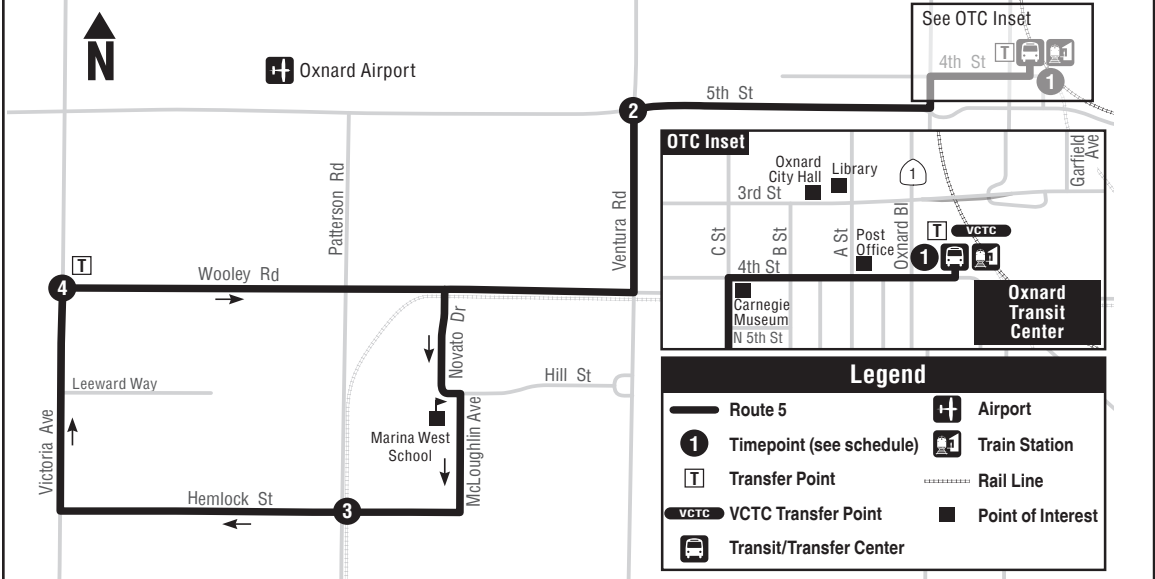

5 HEMLOCK - SEABRIDGE - WOOLEY

5 HEMLOCK - SEABRIDGE - WOOLEY

DAILY
DIARIO

OTC 1	VENTURA RD AT 5TH ST 2	HEMLOCK AT PATTERSON 3	WOOLEY AT VICTORIA 4	VENTURA RD AT 5TH ST 2	OTC 1
• 5:30 AM	• 5:38	• 5:45	• 5:50	• 5:57	• 6:05
•• 6:10	•• 6:18	•• 6:25	•• 6:30	•• 6:37	•• 6:45
6:55	7:03	7:11	7:17	7:24	7:32
7:42	7:50	7:58	8:04	8:11	8:19
8:29	8:37	8:45	8:51	8:58	9:06
9:16	9:24	9:32	9:38	9:45	9:53
10:03	10:11	10:19	10:25	10:32	10:40
10:50	10:58	11:06	11:12	11:19	11:27
11:37	11:45	11:53	11:59	12:06 PM	12:14
12:24	12:32	12:40	12:46	12:53	1:01
1:11	1:20	1:28	1:34	1:41	1:50
1:58	2:07	2:15	2:21	2:28	2:37
2:45	2:54	3:02	3:08	3:15	3:24
3:32	3:41	3:49	3:55	4:02	4:11
4:19	4:28	4:36	4:42	4:49	4:58
5:06	5:15	5:23	5:29	5:36	5:45
5:53	6:02	6:10	6:16	6:23	6:32
6:40	6:48	6:55	7:00	7:07	7:15
7:20	7:28	7:35	7:40	7:47	7:55
8:00	8:08	8:15	8:20	8:27	8:35

5 BUS STOPS - PARADAS

1 OTC 4th St

4th St..... B St
 C St..... 4th St
 5th St..... D St
 5th St..... F St
 5th St..... H St
 5th St..... K St

2 Ventura Rd..... 5th St

Ventura Rd..... 7th St
 Wooley..... Ventura Rd
 Wooley..... Escalon
 Novato..... El Portal
 Hill..... McLoughlin
 McLoughlin..... Carob
 Hemlock..... Lido

3 Hemlock..... Patterson

Hemlock..... Capstan

Victoria..... Hemlock

Victoria..... Leeward

4 Wooley..... Victoria

Wooley..... Offshore
 Wooley..... Patterson
 Wooley..... Novato
 Wooley..... Pisco
 Ventura Rd..... 9th St

2 Ventura Rd..... 5th St

5th St..... K St
 5th St..... H St
 5th St..... F St
 C St..... 5th St
 4th St..... B St

1 OTC 4th St

BOLD INDICATES TIMEPOINT

LETRAS MARCADAS INDICAN PUNTOS CLAVES

Use GCT's Multiride Passes and Save!