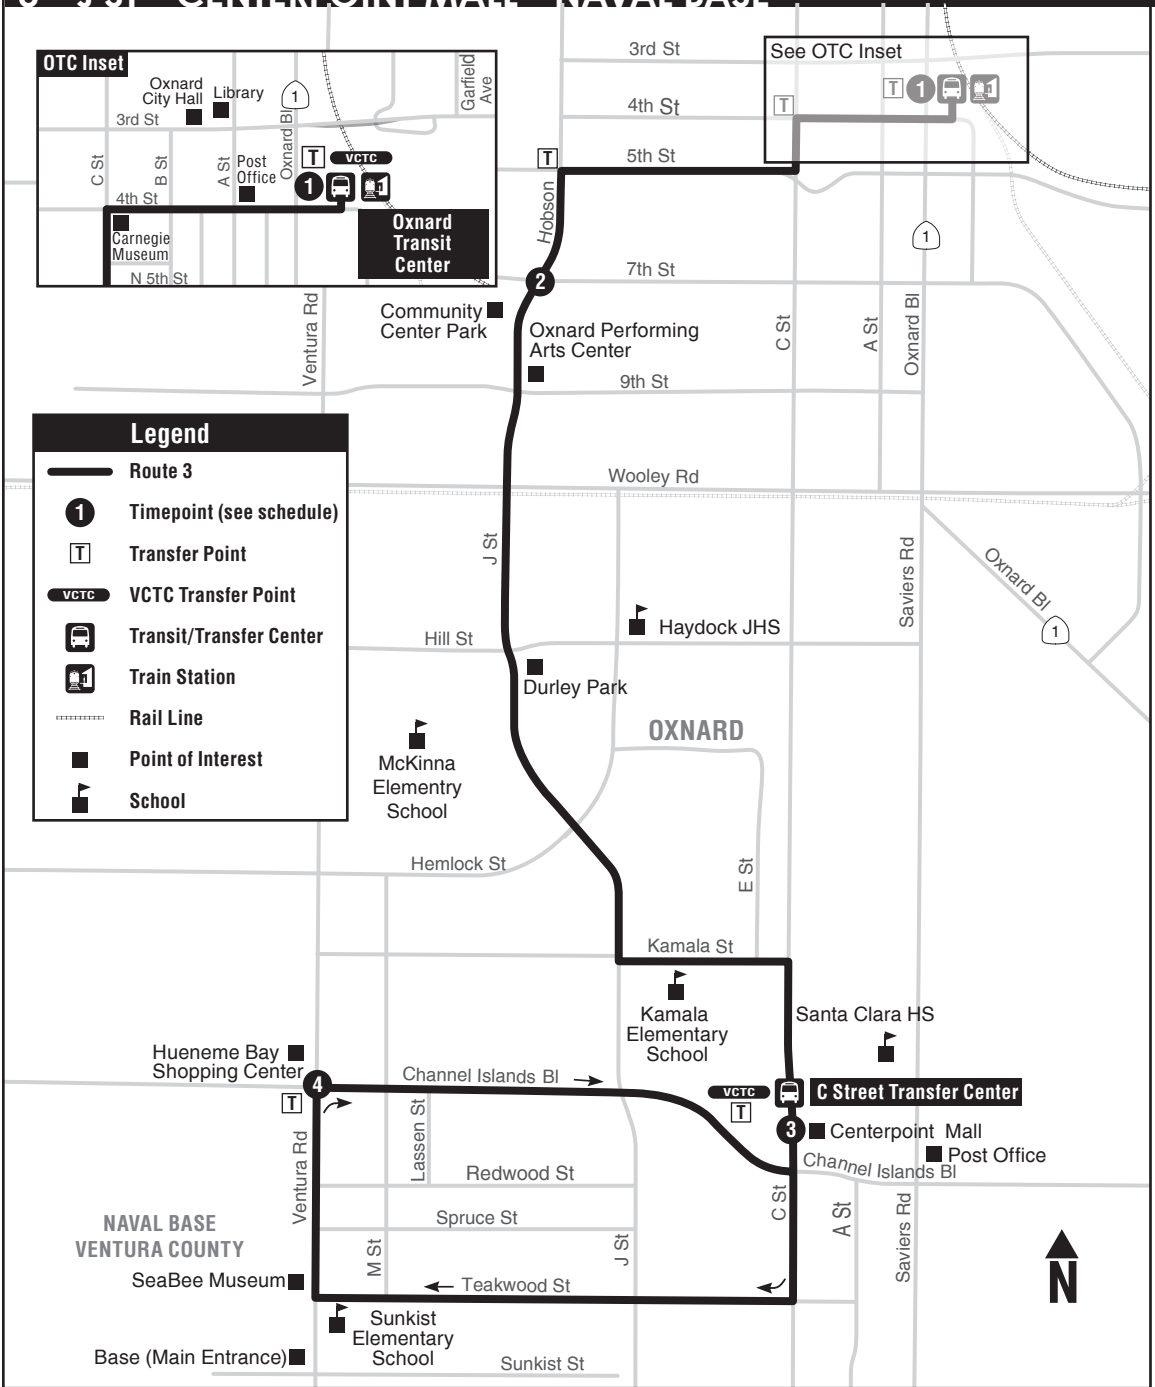

# 3 J ST - CENTERPOINT MALL - NAVAL BASE

**Legend**

- Route 3
- Timepoint (see schedule)
- Transfer Point
- VCTC Transfer Point
- Transit/Transfer Center
- Train Station
- Rail Line
- Point of Interest
- School

### 3 J ST - CENTERPOINT MALL - NAVAL BASE

DAILY  
DIARIO

OTC ①	HOBSON AT 7TH ST ②	C STREET TRANSFER CENTER ③	CHANNEL ISLANDS AT VENTURA RD ④	C STREET TRANSFER CENTER ③	HOBSON AT 7TH ST ②	OTC ①	INTERLINED ROUTE/ RUTA INTERLINEADA
5:46 AM	5:52	6:00	6:07	6:12	6:21	6:28	To Rt 2
6:32	6:38	6:46	6:53	6:58	7:07	7:14	To Rt 2
7:17	7:24	7:34	7:42	7:48	7:57	8:05	To Rt 2
8:02	8:09	8:19	8:27	8:33	8:42	8:50	To Rt 2
8:52	9:00	9:10	9:17	9:22	9:31	9:39	To Rt 2
9:37	9:45	9:55	10:02	10:07	10:16	10:24	To Rt 2
10:27	10:35	10:45	10:52	10:57	11:06	11:14	To Rt 2
11:12	11:20	11:30	11:37	11:42	11:51	11:59	To Rt 2
<b>12:02 PM</b>	<b>12:10</b>	<b>12:20</b>	<b>12:27</b>	<b>12:32</b>	<b>12:41</b>	<b>12:49</b>	To Rt 2
<b>12:47</b>	<b>12:55</b>	<b>1:05</b>	<b>1:13</b>	<b>1:18</b>	<b>1:27</b>	<b>1:35</b>	To Rt 2
1:37	1:45	1:55	2:03	2:08	2:17	2:25	To Rt 2
2:22	2:30	2:40	2:48	2:53	3:02	3:10	To Rt 2
3:12	3:20	3:30	3:38	3:43	3:52	4:00	To Rt 2
3:57	4:05	4:15	4:23	4:28	4:37	4:45	To Rt 2
4:47	4:55	5:05	5:13	5:18	5:27	5:35	To Rt 2
5:32	5:40	5:50	5:58	6:03	6:12	6:20	To Rt 2
6:22	6:30	6:40	6:48	6:53	7:02	7:10	To Rt 2
7:07	7:13	7:21	7:28	7:33	7:42	7:49	To Rt 2
• 7:57	• 8:03	• 8:11	• 8:18	• 8:23	• 8:32	• 8:39	----

- Teakwood ..... Ventura Rd  
Ventura Rd ..... Spruce
- ④ Channel Islands ..... Ventura Rd  
Channel Islands ..... Lassen  
Channel Islands ..... J St
- ③ C St Transfer Ctr ..... Centerpoint Mall  
J St ..... Kamala  
J St ..... Hemlock  
J St ..... Fir  
J St ..... Hill  
J St ..... Wooley  
Hobson ..... Performing Arts Center
- ② Hobson ..... 7th St  
Hobson ..... 5th St  
5th St ..... F St  
C St ..... 5th St  
4th St ..... B St
- ① OTC ..... 4th St