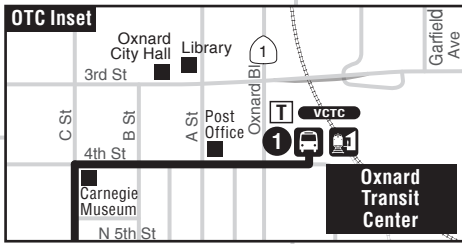

# 3 J ST - CENTERPOINT MALL - NAVAL BASE

**Legend**

- Route 3
- Timepoint (see schedule)
- Transfer Point
- VCTC Transfer Point
- Transit/Transfer Center
- Train Station
- Rail Line
- Point of Interest
- School

**ROUTE 3**

### 3 J ST - CENTERPOINT MALL - NAVAL BASE

DAILY  
DIARIO

OTC ①	HOBSON AT 7TH ST ②	C STREET TRANSFER CENTER ③	CHANNEL ISLANDS AT VENTURA RD ④	C STREET TRANSFER CENTER ③	HOBSON AT 7TH ST ②	OTC ①	INTERLINED ROUTE/ RUTA INTERLINEADA
5:46 AM	5:52	6:00	6:07	6:12	6:21	6:28	To Rt 2
6:32	6:38	6:46	6:53	6:58	7:07	7:14	To Rt 2
7:17	7:24	7:34	7:42	7:48	7:57	8:05	To Rt 2
8:02	8:09	8:19	8:27	8:33	8:42	8:50	To Rt 2
8:52	9:00	9:10	9:17	9:22	9:31	9:39	To Rt 2
9:37	9:45	9:55	10:02	10:07	10:16	10:24	To Rt 2
10:27	10:35	10:45	10:52	10:57	11:06	11:14	To Rt 2
11:12	11:20	11:30	11:37	11:42	11:51	11:59	To Rt 2
<b>12:02 PM</b>	<b>12:10</b>	<b>12:20</b>	<b>12:27</b>	<b>12:32</b>	<b>12:41</b>	<b>12:49</b>	To Rt 2
<b>12:47</b>	<b>12:55</b>	<b>1:05</b>	<b>1:13</b>	<b>1:18</b>	<b>1:27</b>	<b>1:35</b>	To Rt 2
1:37	1:45	1:55	2:03	2:08	2:17	2:25	To Rt 2
2:22	2:30	2:40	2:48	2:53	3:02	3:10	To Rt 2
3:12	3:20	3:30	3:38	3:43	3:52	4:00	To Rt 2
3:57	4:05	4:15	4:23	4:28	4:37	4:45	To Rt 2
4:47	4:55	5:05	5:13	5:18	5:27	5:35	To Rt 2
5:32	5:40	5:50	5:58	6:03	6:12	6:20	To Rt 2
6:22	6:30	6:40	6:48	6:53	7:02	7:10	To Rt 2
7:07	7:13	7:21	7:28	7:33	7:42	7:49	To Rt 2
• 7:57	• 8:03	• 8:11	• 8:18	• 8:23	• 8:32	• 8:39	----

- Teakwood ..... Ventura Rd  
Ventura Rd ..... Spruce
- ④ Channel Islands ..... Ventura Rd  
Channel Islands ..... Lassen  
Channel Islands ..... J St
- ③ C St Transfer Ctr ..... Centerpoint Mall  
J St ..... Kamala  
J St ..... Hemlock  
J St ..... Fir  
J St ..... Hill  
J St ..... Wooley  
Hobson ..... Performing Arts Center
- ② Hobson ..... 7th St  
Hobson ..... 5th St  
5th St ..... F St  
C St ..... 5th St  
4th St ..... B St
- ① OTC ..... 4th St