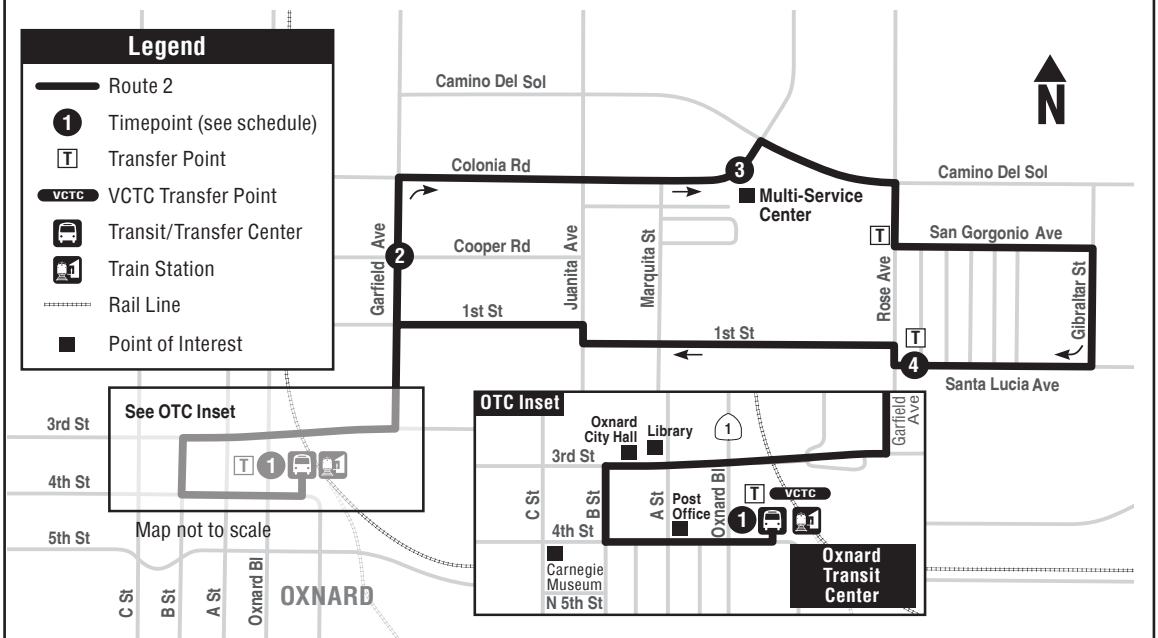

2 COLONIA - DOWNTOWN OXNARD

VISIT US ONLINE / VISITE NUESTRO SITIO WEB

Find everything inside this Bus Book and more on our website, www.goldcoasttransit.org.

- Get the latest route schedules and maps.
- Sign up for email alerts about service changes and GCT news
- Get links to our Social Media pages.
- Use Google Trip planner for detailed planning assistance.

2 COLONIA - DOWNTOWN OXNARD

OTC ①	GARFIELD AT COOPER ②	CAMINO DEL SOL AT COLONIA ③	SANTA LUCIA AT ROSE ④	OTC ①	INTERLINKED ROUTE/ RUTA INTERLINEADA
----	----	----	5:30 AM	5:40	To Rt 3
6:00	6:04	6:09	6:15	6:26	To Rt 3
6:40	6:45	6:51	6:58	7:11	To Rt 3
7:25	7:30	7:36	7:43	7:56	To Rt 3
8:15	8:20	8:26	8:33	8:46	To Rt 3
9:00	9:05	9:11	9:18	9:31	To Rt 3
9:50	9:55	10:01	10:08	10:21	To Rt 3
10:35	10:40	10:46	10:53	11:06	To Rt 3
11:25	11:30	11:36	11:43	11:56	To Rt 3
12:10 PM	12:15	12:21	12:28	12:41	To Rt 3
1:00	1:05	1:11	1:18	1:31	To Rt 3
1:45	1:51	2:02	2:08	2:19	To Rt 3
2:35	2:41	2:52	2:58	3:09	To Rt 3
3:20	3:26	3:32	3:39	3:52	To Rt 3
4:10	4:16	4:22	4:29	4:42	To Rt 3
4:55	5:01	5:07	5:14	5:27	To Rt 3
5:45	5:51	5:57	6:04	6:17	To Rt 3
6:30	6:35	6:41	6:48	7:01	To Rt 3
7:20	7:24	7:29	7:35	7:46	To Rt 3
8:00	8:04	8:09	8:15	8:26	-----

2 BUS STOPS - PARADAS

- ① **OTC** 4th St
4th St B St
3rd St B St
Garfield 2nd St
- ② **Garfield** **Cooper**
Colonia McKinley
Colonia Juanita
Colonia Marquita
- ③ **Camino del sol** **Colonia**
Rose Camino Del Sol
San Gorgonio Rose
San Gorgonio Driskill
San Gorgonio Gibraltar
Gibraltar Santa Lucia
Santa Lucia Driskill
- ④ **Santa Lucia** **Rose**
1st St Rose
1st St Carmelita
1st St Marquita
1st St Juanita
1st St Bonita
1st St Roosevelt
Garfield 1st St
3rd St Garfield
3rd St A St
4th St B St
- ① **OTC** **4th St**

BOLD INDICATES TIMEPOINT

LETRAS MARCADAS INDICAN PUNTOS CLAVES