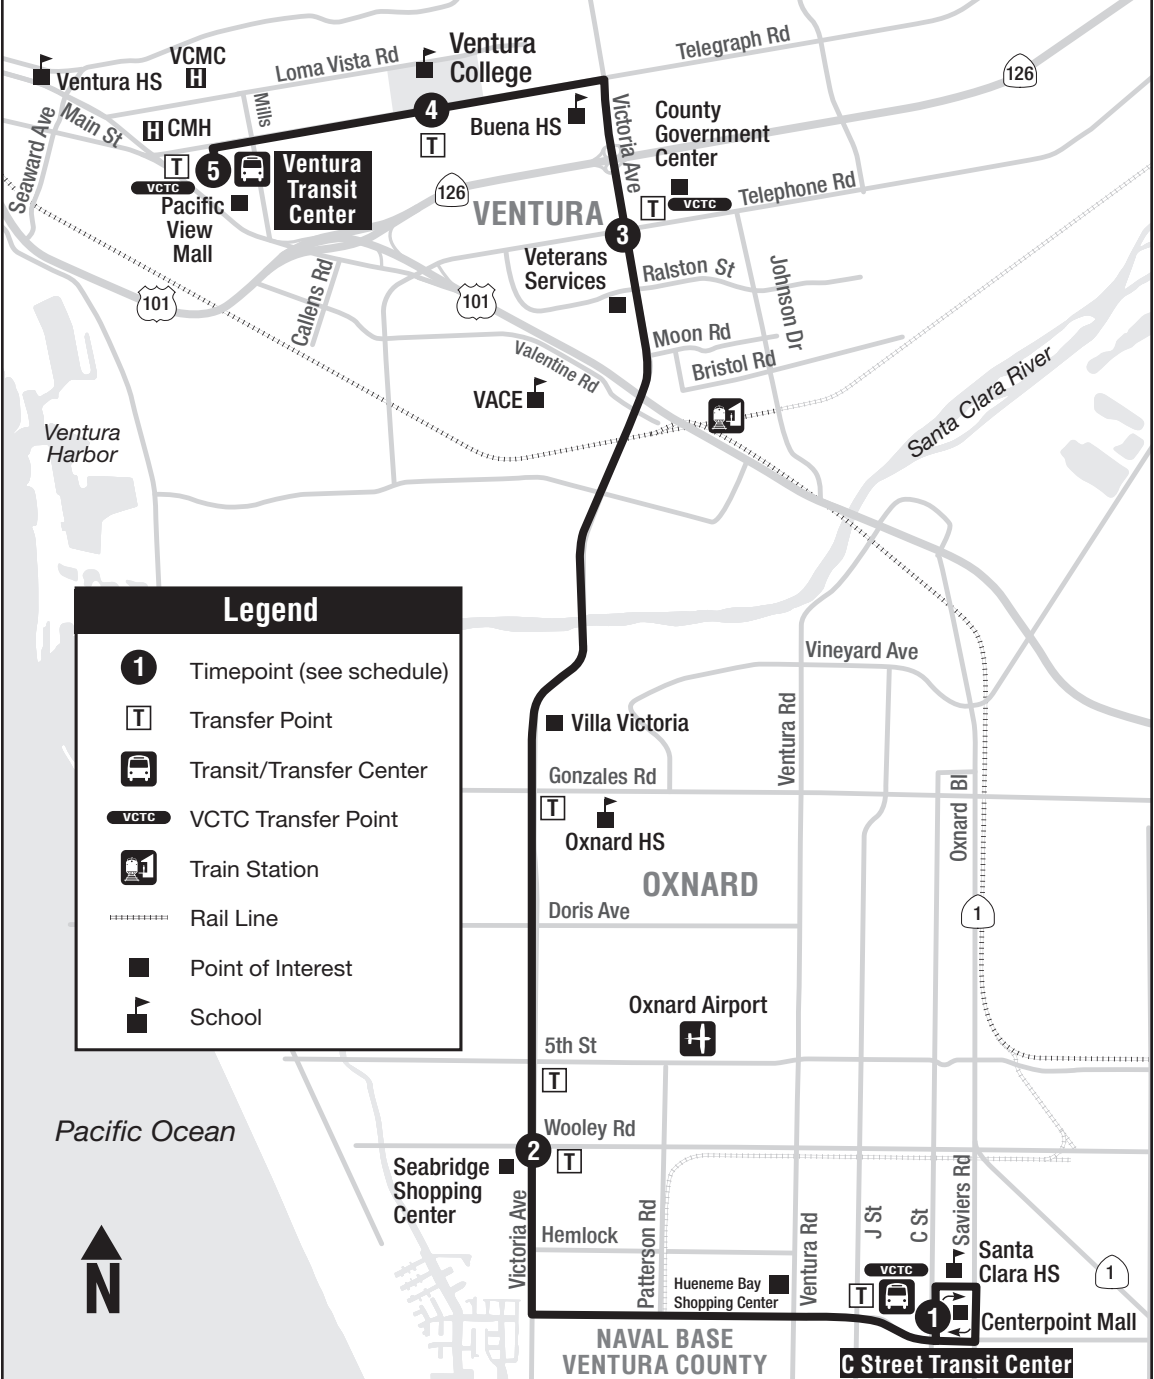

21 PACIFIC VIEW MALL - VICTORIA - C ST TRANSFER CTR

Legend

- Timepoint (see schedule)
- Transfer Point
- Transit/Transfer Center
- VCTC Transfer Point
- Train Station
- Rail Line
- Point of Interest
- School

ENJOY ROUTE 21 SERVICE 7 DAYS A WEEK!

Travel to many fun and convenient points of interest:

- C Street Transfer Center & Centerpoint Mall
- Seabridge Marketplace
- Pacific View Mall
- and many more...

21 PACIFIC VIEW MALL - VICTORIA - C ST TRANSFER CTR

¡DISFRUTE DE LA RUTA 21 TODOS LOS DÍAS!

Viaje a varios lugares convenientes como:

- Walmart y Centerpoint Mall
- Seabridge Marketplace
- Pacific View Mall
- y mucho más...

ROUTE 21

21 NORTHBOUND STOPS - PARADAS HACIA EL NORTE

1 C Street Transfer Ctr.....Centerpoint Mall

Saviors..... Laurel
 Channel Islands..... C St
 Channel Islands..... J St
 Channel Islands..... Manzanita
 Channel Islands..... Ventura Rd
 Channel Islands..... Ukiah
 Channel Islands..... Patterson
 Channel Islands..... Wheelhouse
 Channel Islands..... Victoria
 Victoria..... Hemlock
 Victoria..... Leeward