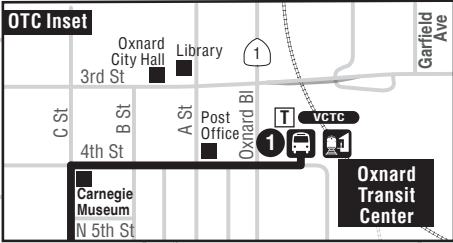

1 PORT HUENEME - OXNARD TRANSIT CENTER

1A SERVES PORT HUENEME VIA PLEASANT VALLEY RD
 1B SERVES PORT HUENEME VIA BARD RD

Legend

- Route 1A/1B
- Timepoint (see schedule)
- Transfer Point
- VCTC Transfer Point
- Transit/Transfer Center
- Train Station
- Rail Line
- Point of Interest
- School

- 5 Hueneme Ventura Rd**
 Hueneme Market
 Scott..... 2nd St
 Ponomo..... Clara
 Ponomo..... C St
 Pleasant Valley 3rd St
 Ventura Rd..... Pleasant Valley
 Ventura Rd..... Bard
 Bard Park
 Bard J St
 Bard C St
- 6 Saviers..... Bard**
 Saviers..... Borrego
 Saviers..... Yucca
 Saviers..... La Canada (31 Flavors)
 Saviers..... Thomas - Bryce Canyon
 Channel Islands..... C St
- 2 C St Transfer Ctr..... Centerpoint Mall**
 C St..... Hemlock
 C St..... Elm
 C St..... Hill
 C St..... Wooley
 C St..... 9th St
 C St..... 7th St
 C St..... 5th St
 4th St..... B St
- 1 OTC 4th St**