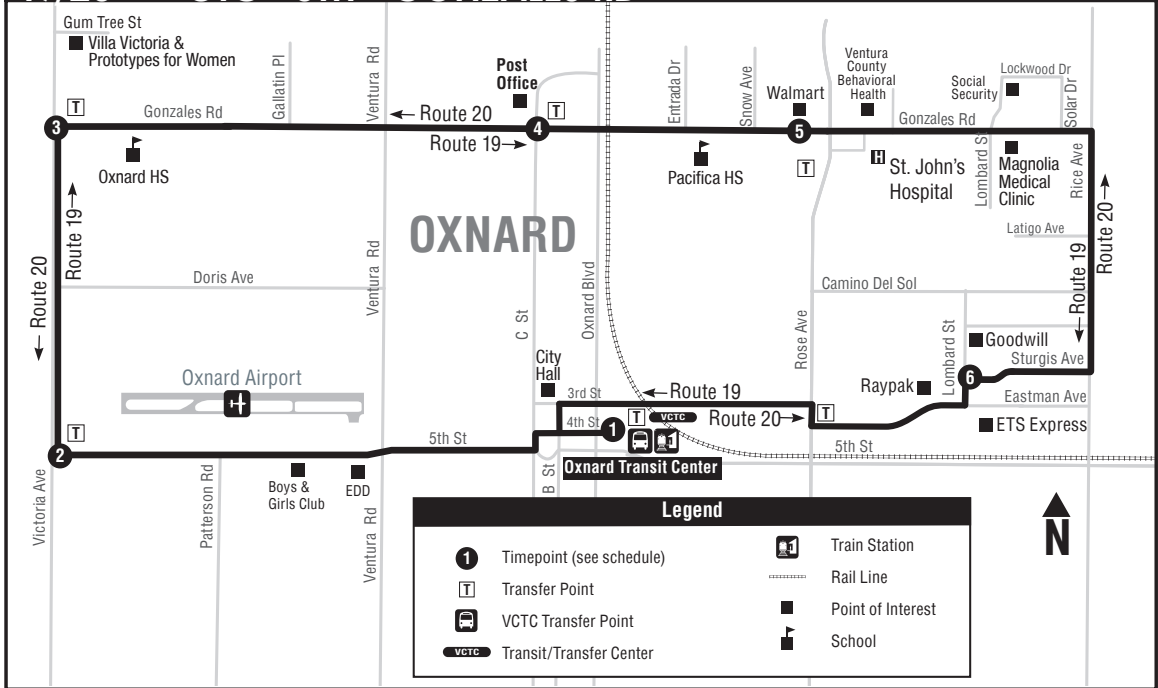

19/20 OTC - 5TH - GONZALES RD

ROUTE 20:

Due to very low ridership for more than a year, please take note that weekend service on Route 20 has been discontinued. The closest route servicing this area is the Route 4A/4B. Please refer to page 14.

ROUTE 19/20

19 5TH - VICTORIA - GONZALES RD

MONDAY - FRIDAY
LUNES - VIERNES

1 OTC	2 5TH ST AT VICTORIA	3 GONZALES AT VICTORIA	4 GONZALES AT C ST	5 GONZALES AT ROSE	6 STURGIS AT LOMBARD	1 OTC
6:00 AM	6:11	6:14	6:20	6:25	6:34	6:44
6:50	7:00	7:05	7:12	7:17	7:28	7:40
7:50	8:00	8:05	8:12	8:17	8:28	8:40
8:50	9:00	9:05	9:12	9:17	9:28	9:40
9:50	10:00	10:05	10:12	10:17	10:28	10:40
10:50	11:00	11:05	11:12	11:17	11:28	11:42
11:50	12:00 PM	12:05	12:12	12:22	12:33	12:45
12:50	1:00	1:05	1:12	1:17	1:28	1:42
1:50	2:00	2:05	2:13	2:18	2:29	2:43
2:50	3:00	3:05	3:15	3:20	3:32	3:46
3:55	4:05	4:10	4:20	4:25	4:37	4:51
5:00	5:10	5:15	5:22	5:27	5:38	5:51
6:00	6:10	6:15	6:22	6:27	6:37	6:48
6:55	7:05	7:10	7:16	7:21	7:30	7:40

BOLD INDICATES TIMEPOINT

LETRAS MARCADAS INDICAN PUNTOS CLAVES

20 RICE - GONZALES RD - 5TH

MONDAY - FRIDAY
LUNES - VIERNES

OTC 1	STURGIS AT LOMBARD 6	GONZALES AT ROSE 5	GONZALES AT C ST 4	VICTORIA AT GONZALES 3	5TH ST AT VICTORIA 2	OTC 1
5:40 AM	5:50	5:59	6:04	6:11	6:15	6:27
6:35	6:45	6:54	6:59	7:06	7:10	7:22
7:30	7:40	7:49	7:54	8:04	8:08	8:20
8:30	8:39	8:48	8:53	9:01	9:05	9:17
9:25	9:34	9:44	9:49	9:57	10:01	10:13
10:20	10:30	10:41	10:46	10:54	10:58	11:10
11:20	11:30	11:41	11:46	11:54	11:58	12:10 PM
12:15	12:25	12:41	12:46	12:54	12:58	1:10
1:15	1:25	1:36	1:41	1:49	1:53	2:05
2:15	2:25	2:36	2:41	2:49	2:53	3:05
3:15	3:25	3:36	3:42	3:52	3:56	4:10
4:20	4:30	4:43	4:49	4:59	5:03	5:17
5:25	5:35	5:48	5:54	6:03	6:07	6:20
6:25	6:35	6:44	6:49	6:56	7:00	7:12
7:20	7:30	7:39	7:43	7:50	7:54	8:06