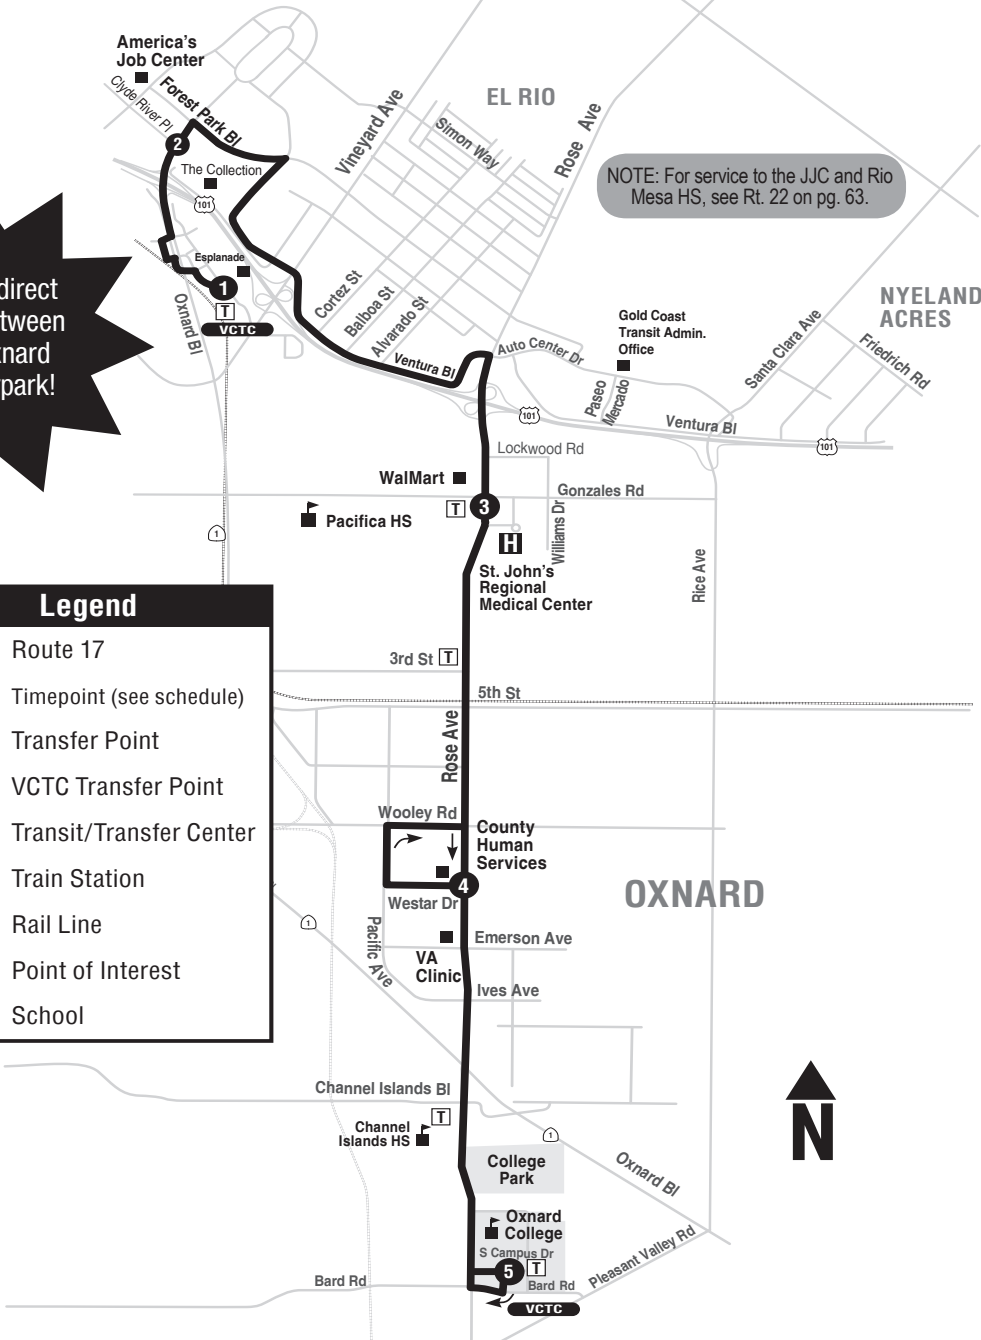

17 ESPLANADE - OXNARD COLLEGE

Provides direct service between South Oxnard and Riverpark!

NOTE: For service to the JJC and Rio Mesa HS, see Rt. 22 on pg. 63.

Legend

- Route 17
- Timepoint (see schedule)
- Transfer Point
- VCTC Transfer Point
- Transit/Transfer Center
- Train Station
- Rail Line
- Point of Interest
- School

ROUTE 17

17 ESPLANADE - OXNARD COLLEGE

MONDAY - FRIDAY
LUNES - VIERNES

1	2	3	4	5	5	4	3	2	1	INTERLINED ROUTE/ RUTA INTERLINEADA
ESPLANADE AT SHOPPING CENTER (THE COLLECTION)	OXNARD AT RIVER PLACE (THE COLLECTION)	ROSE AT GONZALES (ST. JOHN'S)	ROSE AT GONZALES	ROSE AT WESTAR (OXNARD COLLEGE)	ARRIVE ROSE AT BARD (OXNARD COLLEGE)	DEPART ROSE AT BARD (OXNARD COLLEGE)	WESTAR AT ROSE	ROSE AT GONZALES (ST. JOHN'S)	OXNARD AT RIVER PLACE (THE COLLECTION)	ESPLANADE AT SPUR
Southbound to Oxnard College					Northbound to Esplanade					
-----	-----	-----	-----	-----	6:05 AM	6:12	6:21	6:33	6:38	To Rt 15
-----	-----	6:39	6:47	6:54	6:54	7:01	7:10	7:22	7:27	To Rt 15
7:12	7:17	7:28	7:36	7:43	7:46	7:53	8:03	8:15	8:20	To Rt 15
7:53	7:58	8:10	8:18	8:25	8:28	8:35	8:45	8:57	9:02	To Rt 15
8:45	8:50	9:02	9:10	9:17	9:20	9:27	9:37	9:49	9:54	To Rt 15
9:36	9:41	9:53	10:01	10:08	10:11	10:18	10:28	10:43	10:48	To Rt 15
10:22	10:27	10:39	10:47	10:54	10:57	11:04	11:15	11:30	11:35	To Rt 15
11:15	11:20	11:32	11:40	11:47	11:50	11:57	12:08 PM	12:23	12:28	To Rt 15
12:06	12:11	12:23	12:31	12:38	12:41	12:48	12:59	1:14	1:19	To Rt 15
12:54	12:59	1:16	1:24	1:30	1:33	1:40	1:52	2:07	2:12	To Rt 15
1:47	1:52	2:04	2:12	2:19	2:22	2:29	2:41	2:56	3:01	To Rt 15
2:38	2:43	2:55	3:03	3:11	3:17	3:24	3:36	3:51	3:56	To Rt 15
3:27	3:32	3:44	3:52	4:00	4:06	4:13	4:25	4:40	4:45	To Rt 15
4:20	4:25	4:37	4:48	4:55	4:58	5:05	5:17	5:32	5:37	To Rt 15
5:15	5:20	5:32	5:43	5:50	5:53	6:00	6:09	6:24	6:29	To Rt 15
6:04	6:09	6:21	6:29	6:36	6:39	6:46	6:55	7:10	7:15	To Rt 15
6:56	7:01	7:13	7:21	7:28	7:32	7:39	7:48	8:00	8:05	----
7:48	7:53	8:05	8:13	8:20	8:24	8:31	8:40	-----	-----	----