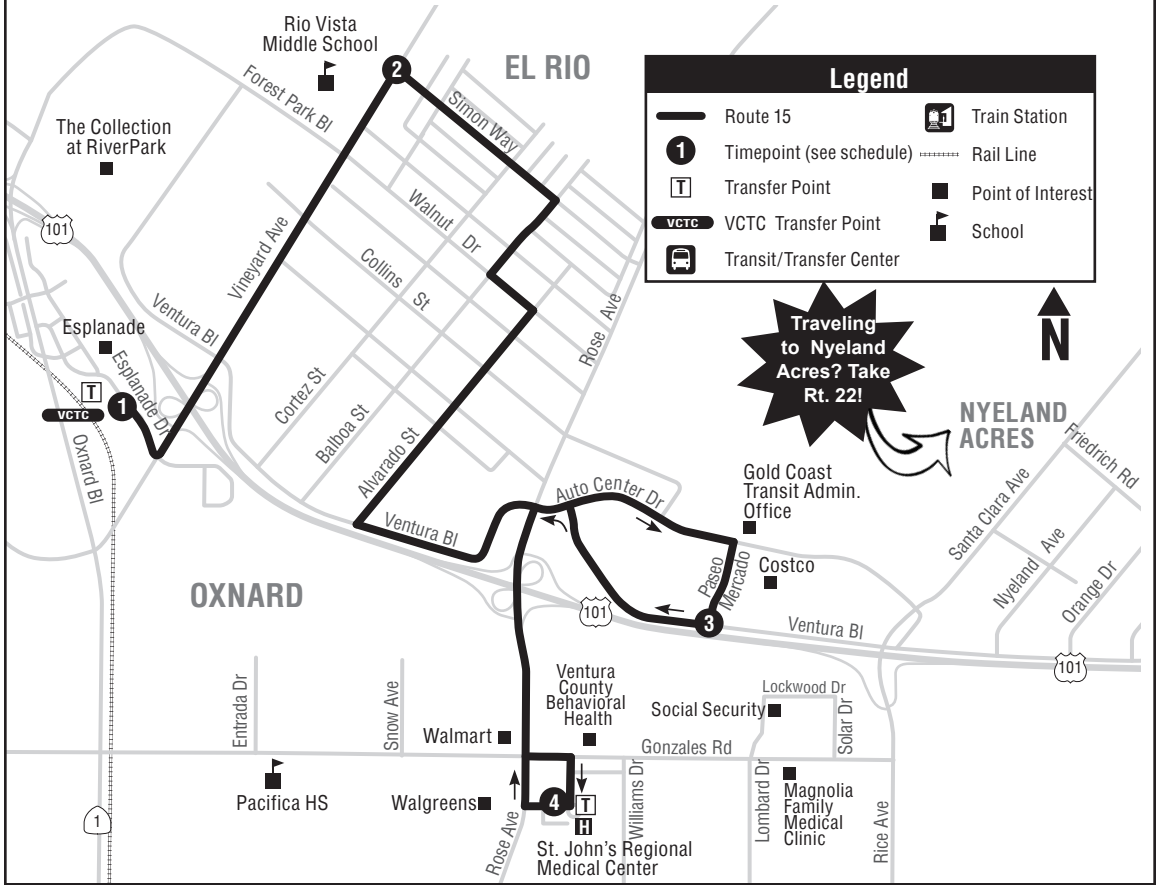

# 15 ESPLANADE - EL RIO - ST. JOHN'S CTR

MONDAY - FRIDAY  
LUNES - VIERNES

ESPLANADE  
AT SPUR  
**1**

VINEYARD  
AT SIMON WAY  
**2**

PASEO MERCADO  
AT COSTCO  
**3**

ARRIVE  
ST. JOHN'S HOSPITAL  
(PARKING LOT)  
**4**

ESPLANADE  
AT SPUR  
1

VINEYARD  
AT SIMON WAY  
2

PASEO MERCADO  
AT COSTCO  
3

ARRIVE  
ST. JOHN'S HOSPITAL  
(PARKING LOT)  
4

DEPART  
ST. JOHN'S HOSPITAL  
(PARKING LOT)  
4

PASEO MERCADO  
AT COSTCO  
3

## 15 WESTBOUND STOPS - PARADAS HACIA EL OESTE

- |  |  |
|--|--|
| <b>4</b> <b>St. John's Hospital..... (Parking Lot)</b> | Alvarado..... Walnut                     |
| Rose..... Gonzales (Hosp Exit)                         | Walnut..... Balboa                       |
| Rose..... Lockwood                                     | Balboa..... Salem                        |
| Auto Center Dr..... Mid Block                          | Simon Way..... Cortez                    |
| <b>3</b> <b>Paseo Mercado..... Costco</b>              | <b>2</b> <b>Simon Way ..... Vineyard</b> |
| Ventura Blvd ..... (Guitar Center)                     | Vineyard..... Collins                    |
| Ventura Blvd ..... Rose                                | Vineyard..... Olive                      |
| Ventura Blvd ..... Royal Duke MHP                      | Esplanade..... Shopping Center           |
| Alvarado..... Ventura Blvd                             | <b>1</b> <b>Esplanade ..... Spur</b>     |
| Alvarado..... Collins                                  |  |