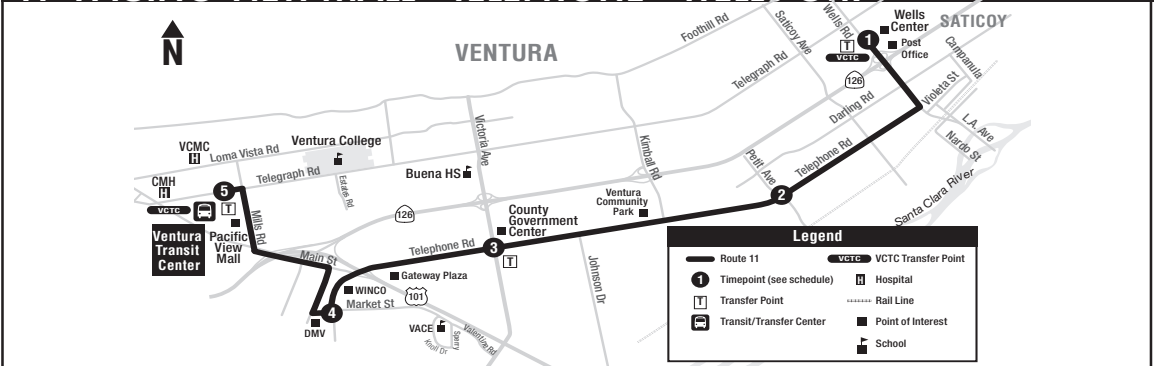

11 PACIFIC VIEW MALL - TELEPHONE - WELLS CTR

11 PACIFIC VIEW MALL - TELEPHONE - WELLS CTR

MONDAY - FRIDAY
LUNES - VIERNES