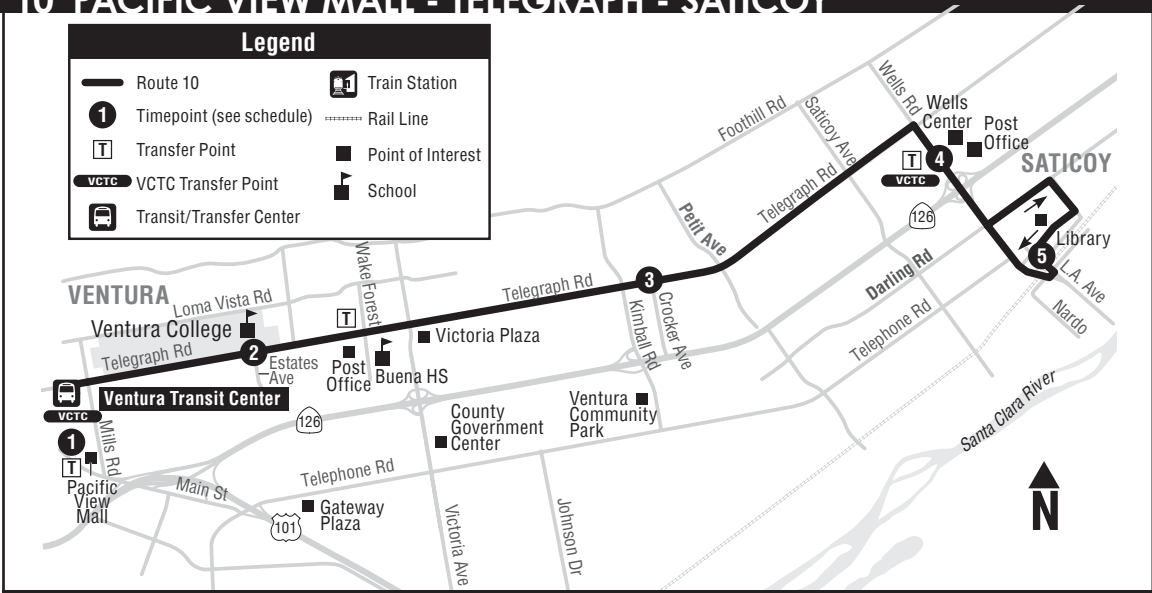

# 10 PACIFIC VIEW MALL - TELEGRAPH - SATICOY

**Legend**

- Route 10
- Timepoint (see schedule)
- Transfer Point
- VCTC Transfer Point
- Transit/Transfer Center
- Train Station
- Rail Line
- Point of Interest
- School

## 10 PACIFIC VIEW MALL - TELEGRAPH - SATICOY

DAILY  
DIARIO

INTERLINED ROUTE/  
RUTA INTERLINEADA

Eastbound to Saticoy				Westbound to VTC					
----	----	----	----	• 5:26	• 5:31	• 5:36	• 5:41	• 5:46	To Rt 16
6:46	6:52	7:00	7:12	6:10	6:15	6:20	6:25	6:30	To Rt 10
7:36	7:42	7:50	8:05	8:13	8:20	8:27	8:35	8:42	To Rt 16
8:37	8:43	8:51	9:06	9:14	9:21	9:28	9:36	9:43	To Rt 16
9:39	9:45	9:53	10:08	10:16	10:30	10:37	10:45	10:52	To Rt 16
10:37	10:44	10:52	11:06	11:14	11:21	11:28	11:36	11:43	To Rt 16
11:36	11:43	11:51	12:05	12:13	12:20	12:27	12:35	12:42	To Rt 16
<b>12:36</b>	<b>12:43</b>	<b>12:51</b>	<b>1:06</b>	<b>1:14</b>	<b>1:21</b>	<b>1:28</b>	<b>1:36</b>	<b>1:43</b>	To Rt 16
1:36	1:43	1:51	2:07	2:15	2:27	2:34	2:42	2:49	To Rt 16
2:41	2:48	2:56	3:08	3:16	3:23	3:30	3:38	3:45	To Rt 16
3:36	3:43	3:53	4:05	4:13	4:20	4:27	4:35	4:42	To Rt 16
4:36	4:43	4:51	5:01	5:09	5:16	5:23	5:31	5:38	To Rt 16
5:36	5:43	5:51	6:05	6:14	6:21	6:28	6:36	6:43	To Rt 16
6:36	6:42	6:50	7:01	7:08	7:14	7:21	7:29	7:36	To Rt 16
7:36	7:42	7:50	8:01	8:08	8:14	8:21	8:29	8:36	To Rt 16
8:36	8:42	8:50	9:04	9:11	9:16	----	----	----	----

## 10 EASTBOUND STOPS - PARADAS HACIA EL ESTE

## 10 WESTBOUND STOPS - PARADAS HACIA EL OESTE