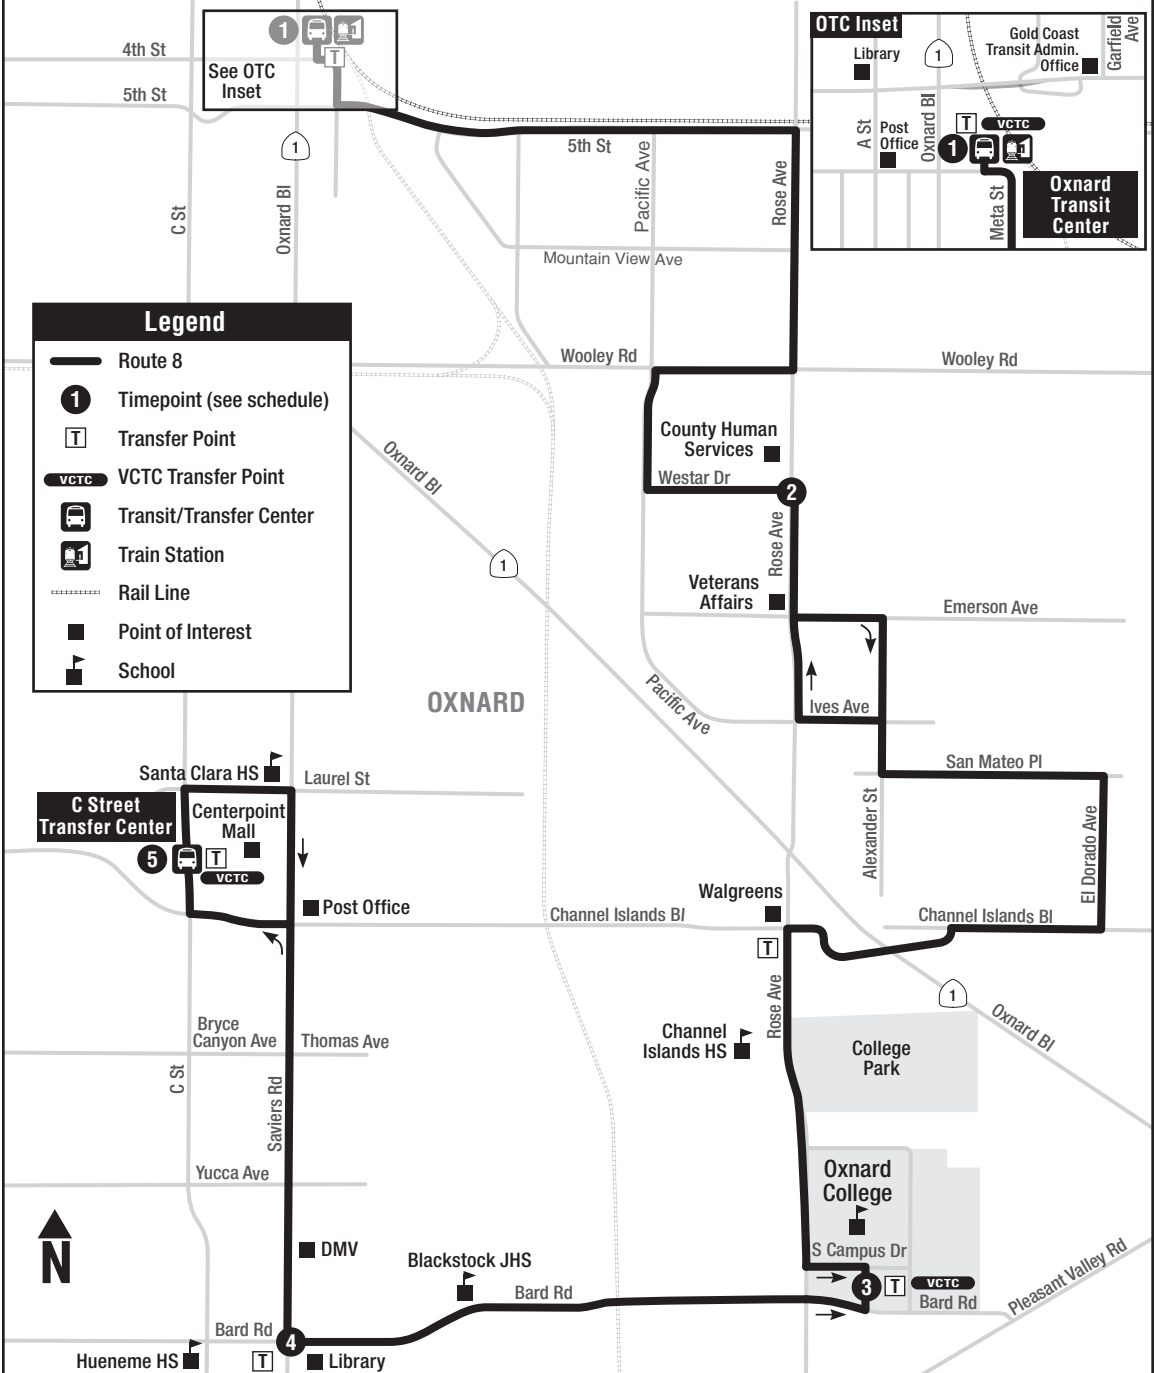

8 OTC - OXNARD COLLEGE - CENTERPOINT MALL

8 OTC - OXNARD COLLEGE - CENTERPOINT MALL

DAILY
DIARIO

DEPART OTC
①

WESTAR
AT ROSE
②

ROSE AT BARD
(OXNARD COLLEGE)
③

SAVIERS
AT BARD
④

ARRIVE AT C STREET
TRANSFER CENTER
⑤

DEPART C STREET
TRANSFER CENTER
⑤

BARD
AT SAVIERS
④

ROSE AT BARD
(OXNARD COLLEGE)
③

WESTAR
AT ROSE
②

ARRIVE OTC
①

Southbound to C Street Transfer Ctr

• 5:45 AM	• 5:53	• 6:07	• 6:12	• 6:18
6:27	6:36	6:50	6:56	7:03
7:09	7:18	7:32	7:38	7:45
7:52	8:01	8:15	8:21	8:28
8:34	8:43	8:57	9:03	9:10
9:17	9:26	9:40	9:46	9:53
10:00	10:09	10:23	10:29	10:36
10:43	10:52	11:06	11:12	11:19
11:26	11:35	11:49	11:55	12:02
12:12	12:21	12:35	12:41	12:48
12:55	1:04	1:18	1:24	1:31
1:41	1:50	2:04	2:10	2:17
2:24	2:33	2:47	2:53	3:00
3:10	3:19	3:33	3:39	3:46
3:53	4:03	4:17	4:23	4:30
4:40	4:50	5:04	5:10	5:17
5:23	5:33	5:47	5:53	6:00
6:10	6:19	6:33	6:39	6:46
6:53	7:02	7:16	7:21	7:27
7:36	7:45	7:59	8:04	8:10
8:17	8:26	8:40	8:45	8:51
9:02	9:11	9:25	9:30	9:36

Northbound to OTC

• 6:24	• 6:30	• 6:35	• 6:49	• 6:58
7:09	7:15	7:20	7:34	7:43
7:51	7:57	8:02	8:16	8:25
8:34	8:40	8:45	8:59	9:08
9:17	9:23	9:28	9:42	9:51
10:00	10:06	10:11	10:25	10:34
10:43	10:49	10:54	11:08	11:17
11:26	11:33	11:39	11:53	12:03 PM
12:09	12:16	12:22	12:36	12:46
12:55	1:02	1:08	1:22	1:32
1:38	1:45	1:51	2:05	2:15
2:24	2:31	2:37	2:51	3:01
3:07	3:14	3:20	3:34	3:44
3:54	4:01	4:07	4:21	4:31
4:37	4:44	4:50	5:04	5:14
5:24	5:31	5:37	5:51	6:01
6:07	6:14	6:20	6:34	6:44
6:53	6:59	7:04	7:18	7:27
7:34	7:40	7:45	7:59	8:08
8:18	8:24	8:29	8:43	8:52
8:58	9:04	9:09	9:23	9:32
---	---	---	---	---