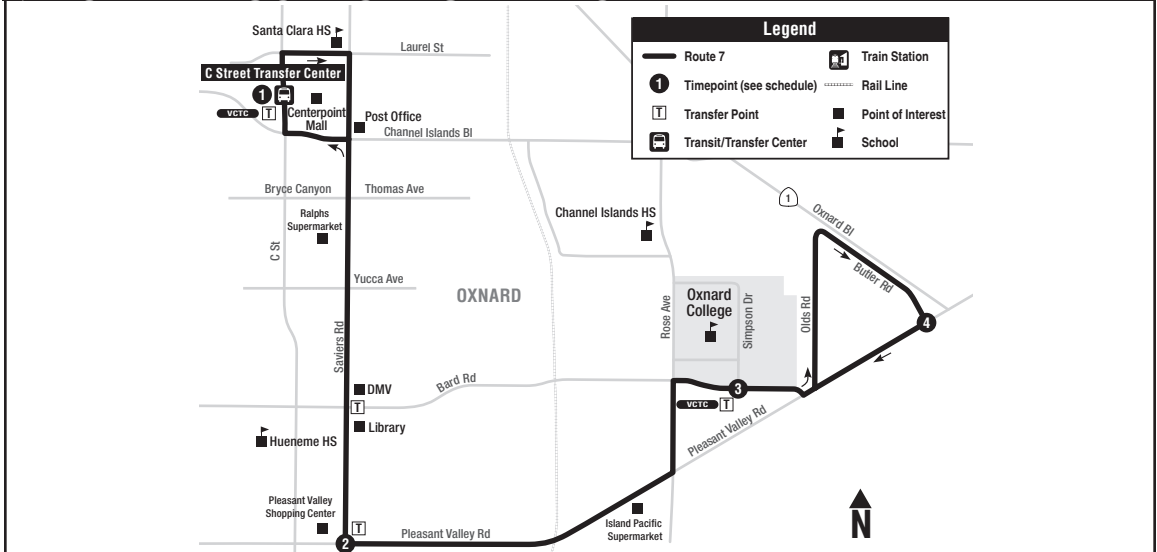

# 7 OXNARD COLLEGE - CENTERPOINT MALL

**Legend**

- Route 7
- 1 Timepoint (see schedule)
- T Transfer Point
- Transit/Transfer Center
- Train Station
- Rail Line
- Point of Interest
- School

# 7 OXNARD COLLEGE - CENTERPOINT MALL

DAILY  
DIARIO

C STREET  
TRANSFER  
CENTER  
**1**

PLEASANT  
VALLEY AT  
SAVIERS  
**2**

BARD AT SIMPSON  
(OXNARD COLLEGE)  
**3**

BUTLER AT  
PLEASANT  
VALLEY  
**4**

BARD AT SIMPSON  
(OXNARD COLLEGE)  
**3**

SAVIERS AT  
PLEASANT  
VALLEY  
**2**

C STREET  
TRANSFER  
CENTER  
**1**

1	2	3	4	3	2	1
----	----	----	• 6:29 AM	• 6:32	• 6:38	• 6:45
6:50	6:57	7:02	7:08	7:11	7:17	7:24
7:33	7:41	7:46	7:52	7:55	8:01	8:08
8:14	8:22	8:28	8:34	8:37	8:43	8:52
9:02	9:10	9:16	9:22	9:25	9:31	9:40
9:46	9:54	10:00	10:06	10:09	10:15	10:24
10:34	10:42	10:48	10:54	10:57	11:03	11:12
11:18	11:28	11:34	11:40	11:43	11:49	11:58
<b>12:08 PM</b>	<b>12:18</b>	<b>12:24</b>	<b>12:30</b>	<b>12:33</b>	<b>12:39</b>	<b>12:48</b>
12:54	1:04	1:10	1:16	1:19	1:25	1:34
1:44	1:55	2:01	2:07	2:10	2:16	2:25
2:31	2:42	2:48	2:54	2:57	3:03	3:12
3:22	3:32	3:38	3:44	3:47	3:53	4:02
4:08	4:18	4:24	4:30	4:33	4:39	4:48
4:58	5:08	5:14	5:20	5:23	5:29	5:38
5:44	5:52	5:57	6:03	6:06	6:12	6:21
6:30	6:38	6:43	6:49	6:52	6:58	7:05
7:11	7:18	7:23	7:27	7:30	7:36	7:43
• 7:52	• 7:59	• 8:04	• 8:08	• 8:11	• 8:17	• 8:24

## Linking South and North Oxnard! Provides fast, direct service between Oxnard College and Riverpark!

ROUTE 7