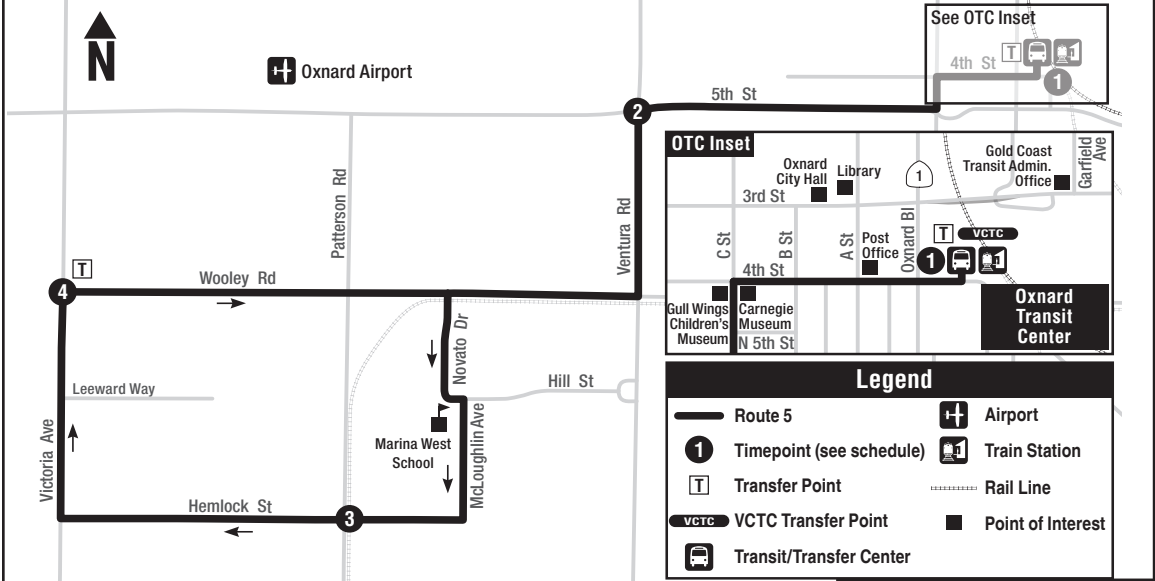

# 5 HEMLOCK - SEABRIDGE - WOOLEY

DAILY  
DIARIO

OTC ①	VENTURA RD AT 5TH ST ②	HEMLOCK AT PATTERSON ③	WOOLEY AT VICTORIA ④	VENTURA RD AT 5TH ST ②	OTC ①
• 5:30 AM	• 5:38	• 5:45	• 5:50	• 5:57	• 6:05
•• 6:10	•• 6:18	•• 6:25	•• 6:30	•• 6:37	•• 6:45
6:55	7:03	7:11	7:17	7:24	7:32
7:42	7:50	7:58	8:04	8:11	8:19
8:29	8:37	8:45	8:51	8:58	9:06
9:16	9:24	9:32	9:38	9:45	9:53
10:03	10:11	10:19	10:25	10:32	10:40
10:50	10:58	11:06	11:12	11:19	11:27
11:37	11:45	11:53	11:59	<b>12:06 PM</b>	<b>12:14</b>
<b>12:24</b>	<b>12:32</b>	<b>12:40</b>	<b>12:46</b>	<b>12:53</b>	<b>1:01</b>
1:11	1:20	1:28	1:34	1:41	1:50
1:58	2:07	2:15	2:21	2:28	2:37
2:45	2:54	3:02	3:08	3:15	3:24
3:32	3:41	3:49	3:55	4:02	4:11
4:19	4:28	4:36	4:42	4:49	4:58
5:06	5:15	5:23	5:29	5:36	5:45
5:53	6:02	6:10	6:16	6:23	6:32
6:40	6:48	6:55	7:00	7:07	7:15
7:20	7:28	7:35	7:40	7:47	7:55
8:00	8:08	8:15	8:20	8:27	8:35

### 1 OTC ..... 4th St

4th St..... B St  
 C St..... 4th St  
 5th St..... D St  
 5th St..... F St  
 5th St..... H St  
 5th St..... K St

### 2 Ventura Rd..... 5th St

5th St..... K St  
 5th St..... H St  
 5th St..... F St  
 C St..... 5th St  
 4th St..... B St

### 1 OTC ..... 4th St

BOLD INDICATES TIMEPOINT

LETRAS MARCADAS INDICAN PUNTOS CLAVES