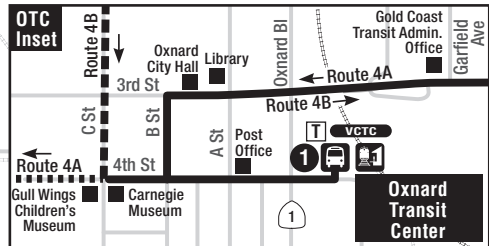

4 NORTH OXNARD

Legend

- | | | | |
|--|--------------------------|--|-------------------------|
| | Route 4A/4B | | Transit/Transfer Center |
| | Route 4A | | Train Station |
| | Route 4B | | Rail Line |
| | Timepoint (see schedule) | | Point of Interest |
| | Transfer Point | | School |
| | VCTC Transfer Point | | Hospital |

4A GONZALES RD - NORTH OXNARD

MONDAY - FRIDAY
LUNES - VIERNES

4A serves North Oxnard via Ventura Rd
4A hacia North Oxnard a través de Ventura Rd

OTC ①	DORIS AT F ST ②	GONZALES AT C ST ③	ROSE AT GONZALES ④	OTC ①
6:20 AM	6:28	6:42	6:50	7:00
7:05	7:13	7:29	7:37	7:49
8:00	8:08	8:24	8:32	8:44
8:52	9:01	9:16	9:23	9:35
9:43	9:52	10:07	10:14	10:26
10:34	10:43	10:58	11:05	11:17
11:25	11:34	11:49	11:56	12:08 PM
12:16	12:25	12:40	12:48	1:00
1:08	1:17	1:32	1:41	1:54
2:01	2:10	2:25	2:34	2:48
2:55	3:04	3:20	3:32	3:46
3:53	4:02	4:17	4:26	4:40
4:48	4:57	5:12	5:21	5:34
5:42	5:50	6:05	6:14	6:25
6:35	6:43	6:57	7:05	7:15
7:21	7:29	7:43	7:49	7:59
8:08	8:16	8:30	8:36	8:46

Gold Coast Transit Schedules LINKED WITH GOOGLE MAPS

- Destination in 3 Easy Steps!
 - 1 Log On to GoldCoastTransit.org
 - 2 Use the Trip Planner to Find Nearest Route
 - 3 Choose the Route that Meets Your Needs

Lantana Holly
 Ventura Rd..... Carmen
 Ventura Rd..... Bevra
 Ventura Rd..... Gonzales
 Ivywood Ventura Rd
 M St..... Devonshire
 M St..... Doris
 Doris..... H St
 Doris..... F St

6 Doris..... **C St**
 C St Palm
 C St 1st St
 C St 3rd St
 4th St..... B St