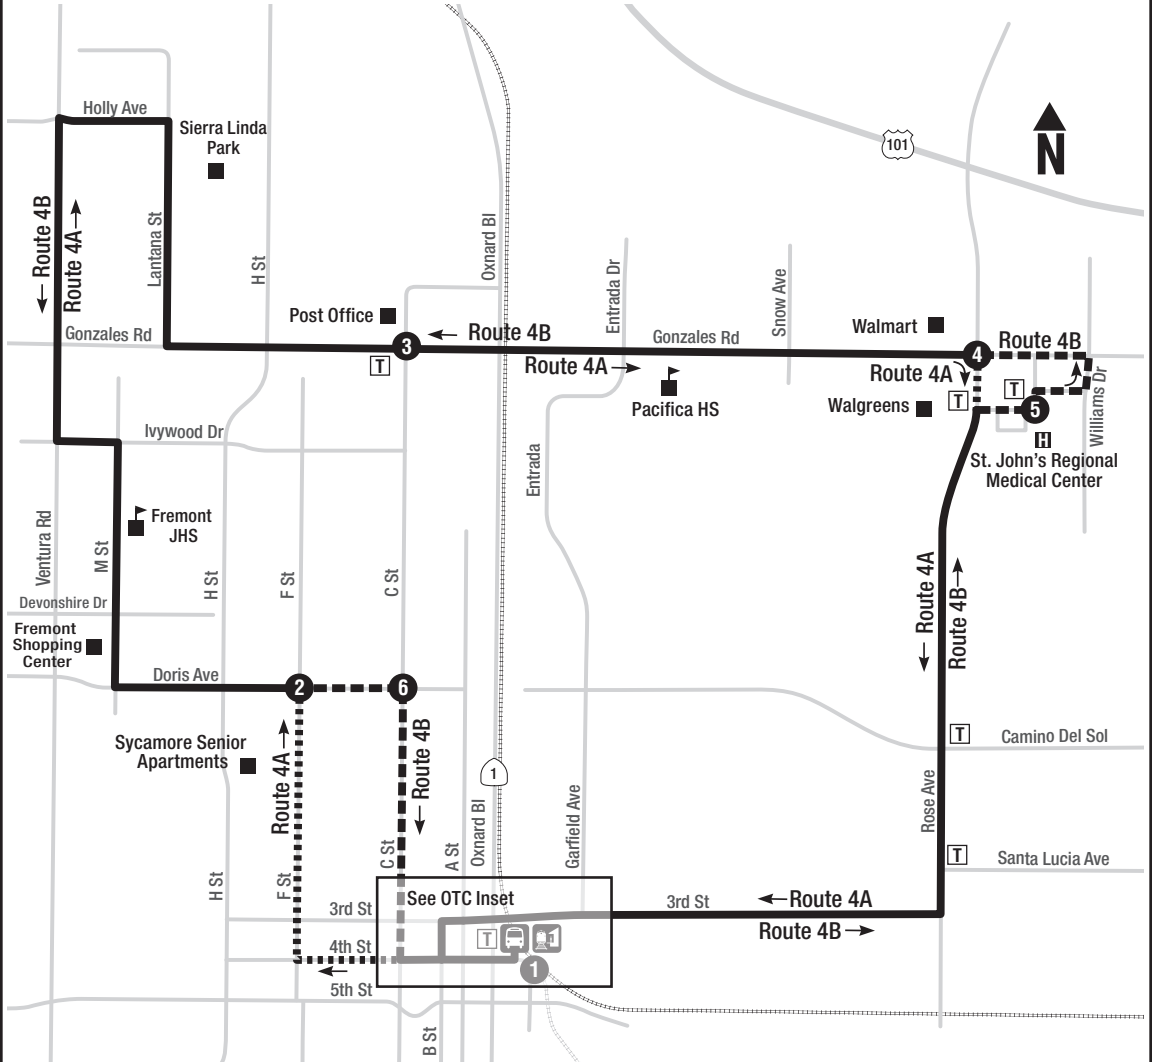

4 NORTH OXNARD

Legend

- | | | | |
|--|--------------------------|--|-------------------------|
| | Route 4A/4B | | Transit/Transfer Center |
| | Route 4A | | Train Station |
| | Route 4B | | Rail Line |
| | Timepoint (see schedule) | | Point of Interest |
| | Transfer Point | | School |
| | VCTC Transfer Point | | Hospital |

4A GONZALES RD - NORTH OXNARD

MONDAY - FRIDAY
LUNES - VIERNES

4A serves North Oxnard via Ventura Rd
4A hacia North Oxnard a través de Ventura Rd

OTC ①	DORIS AT F ST ②	GONZALES AT C ST ③	ROSE AT GONZALES ④	OTC ①
6:20 AM	6:28	6:42	6:50	7:00
7:05	7:13	7:29	7:37	7:49
8:00	8:08	8:24	8:32	8:44
8:52	9:01	9:16	9:23	9:35
9:43	9:52	10:07	10:14	10:26
10:34	10:43	10:58	11:05	11:17
11:25	11:34	11:49	11:56	12:08 PM
12:16	12:25	12:40	12:48	1:00
1:08	1:17	1:32	1:41	1:54
2:01	2:10	2:25	2:34	2:48
2:55	3:04	3:20	3:32	3:46
3:53	4:02	4:17	4:26	4:40
4:48	4:57	5:12	5:21	5:34
5:42	5:50	6:05	6:14	6:25
6:35	6:43	6:57	7:05	7:15
7:21	7:29	7:43	7:49	7:59
8:08	8:16	8:30	8:36	8:46

Gold Coast Transit Schedules LINKED WITH GOOGLE MAPS

- Destination in 3 Easy Steps!
 - 1 Log On to GoldCoastTransit.org
 - 2 Use the Trip Planner to Find Nearest Route
 - 3 Choose the Route that Meets Your Needs

1 OTC **4th St**

4B BUS STOPS - PARADAS

1 OTC **4th St**
 4th St..... B St
 3rd St B St
 3rd St Garfield
 3rd St Wilson
 3rd St Campton
 Rose..... Santa Lucia
 Rose..... Camino del Sol
 Rose..... Socorro