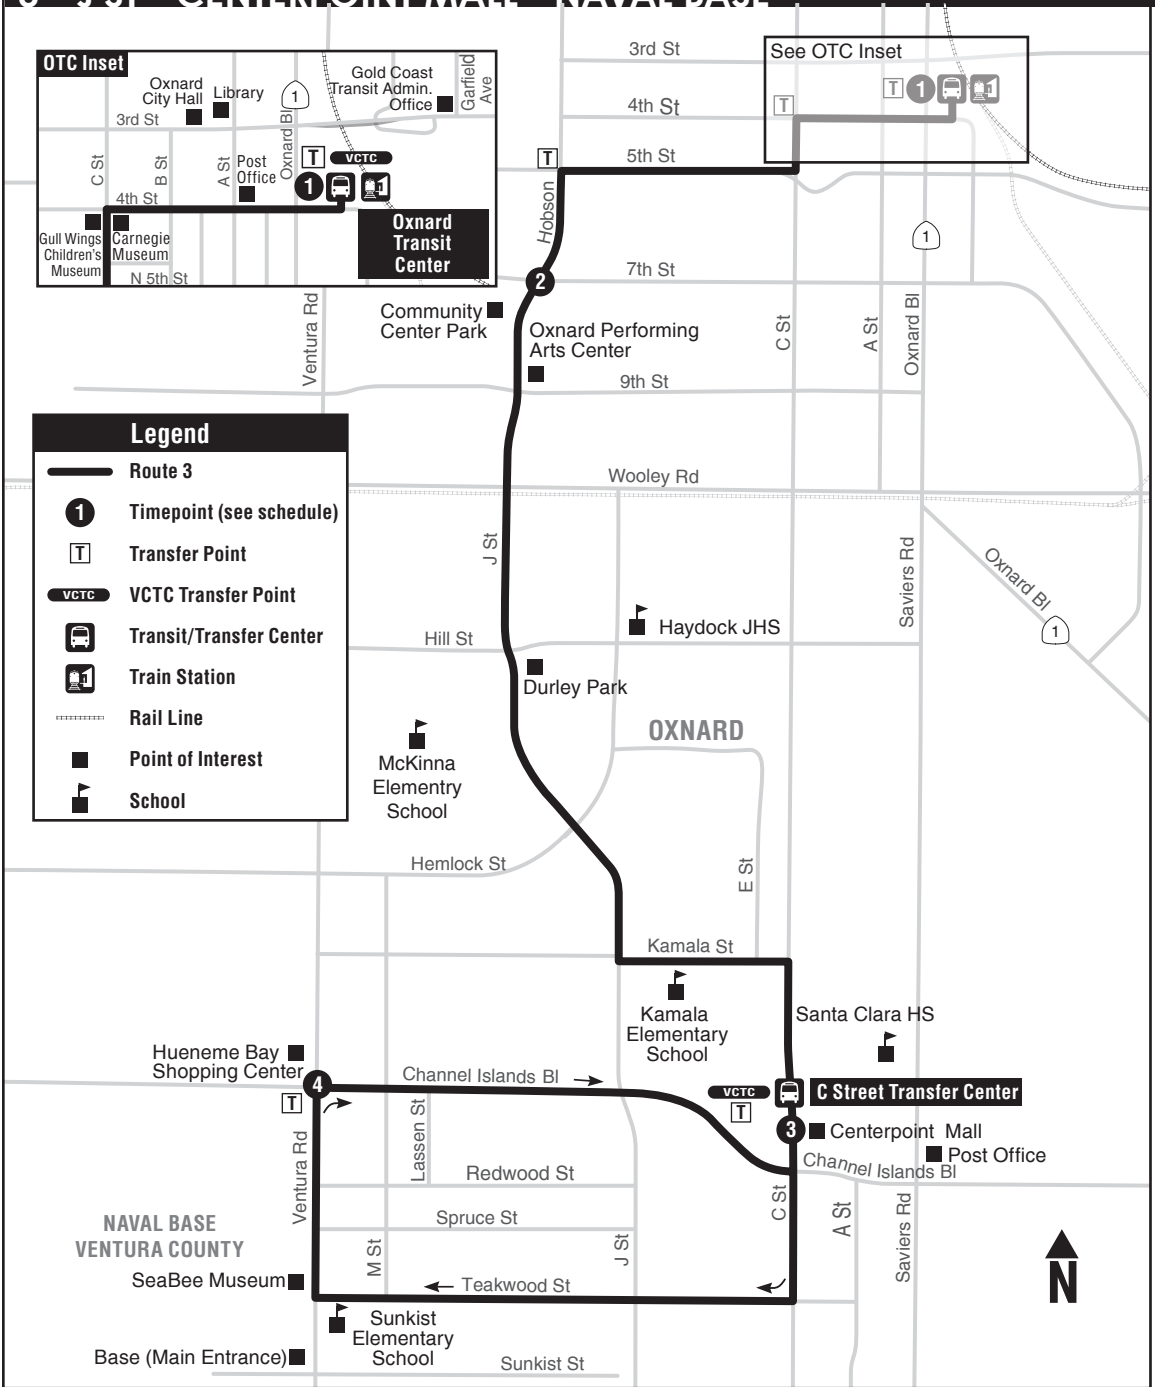

3 J ST - CENTERPOINT MALL - NAVAL BASE

OTC Inset

OTC Inset map showing streets: C St, A St, Oxnard Bl, 3rd St, 4th St, 5th St. Landmarks: Oxnard City Hall, Library, Post Office, Gold Coast Transit Admin. Office, Gull Wings Children's Museum, Carnegie Museum.

See OTC Inset

Inset map showing a transfer point 'T' and a timepoint '1' with transit icons.

Legend

- Route 3
- Timepoint (see schedule)
- Transfer Point
- VCTC Transfer Point
- Transit/Transfer Center
- Train Station
- Rail Line
- Point of Interest
- School

ROUTE 3

3 J ST - CENTERPOINT MALL - NAVAL BASE

DAILY
DIARIO

OTC ①	HOBSON AT 7TH ST ②	C STREET TRANSFER CENTER ③	CHANNEL ISLANDS AT VENTURA RD ④	C STREET TRANSFER CENTER ③	HOBSON AT 7TH ST ②	OTC ①	INTERLINED ROUTE/ RUTA INTERLINEADA
5:46 AM	5:52	6:00	6:07	6:12	6:21	6:28	To Rt 2
6:32	6:38	6:46	6:53	6:58	7:07	7:14	To Rt 2
7:17	7:24	7:34	7:42	7:48	7:57	8:05	To Rt 2
8:02	8:09	8:19	8:27	8:33	8:42	8:50	To Rt 2
8:52	9:00	9:10	9:17	9:22	9:31	9:39	To Rt 2
9:37	9:45	9:55	10:02	10:07	10:16	10:24	To Rt 2
10:27	10:35	10:45	10:52	10:57	11:06	11:14	To Rt 2
11:12	11:20	11:30	11:37	11:42	11:51	11:59	To Rt 2
12:02 PM	12:10	12:20	12:27	12:32	12:41	12:49	To Rt 2
12:47	12:55	1:05	1:13	1:18	1:27	1:35	To Rt 2
1:37	1:45	1:55	2:03	2:08	2:17	2:25	To Rt 2
2:22	2:30	2:40	2:48	2:53	3:02	3:10	To Rt 2
3:12	3:20	3:30	3:38	3:43	3:52	4:00	To Rt 2
3:57	4:05	4:15	4:23	4:28	4:37	4:45	To Rt 2
4:47	4:55	5:05	5:13	5:18	5:27	5:35	To Rt 2
5:32	5:40	5:50	5:58	6:03	6:12	6:20	To Rt 2
6:22	6:30	6:40	6:48	6:53	7:02	7:10	To Rt 2
7:07	7:13	7:21	7:28	7:33	7:42	7:49	To Rt 2
• 7:57	• 8:03	• 8:11	• 8:18	• 8:23	• 8:32	• 8:39	----

- Teakwood Ventura Rd
Ventura Rd Spruce
- ④ Channel Islands Ventura Rd
Channel Islands Lassen
Channel Islands J St
- ③ C St Transfer Ctr Centerpoint Mall
J St Kamala
J St Hemlock
J St Fir
J St Hill
J St Wooley
Hobson Performing Arts Center
- ② Hobson 7th St
Hobson 5th St
5th St F St
C St 5th St
4th St B St
- ① OTC 4th St