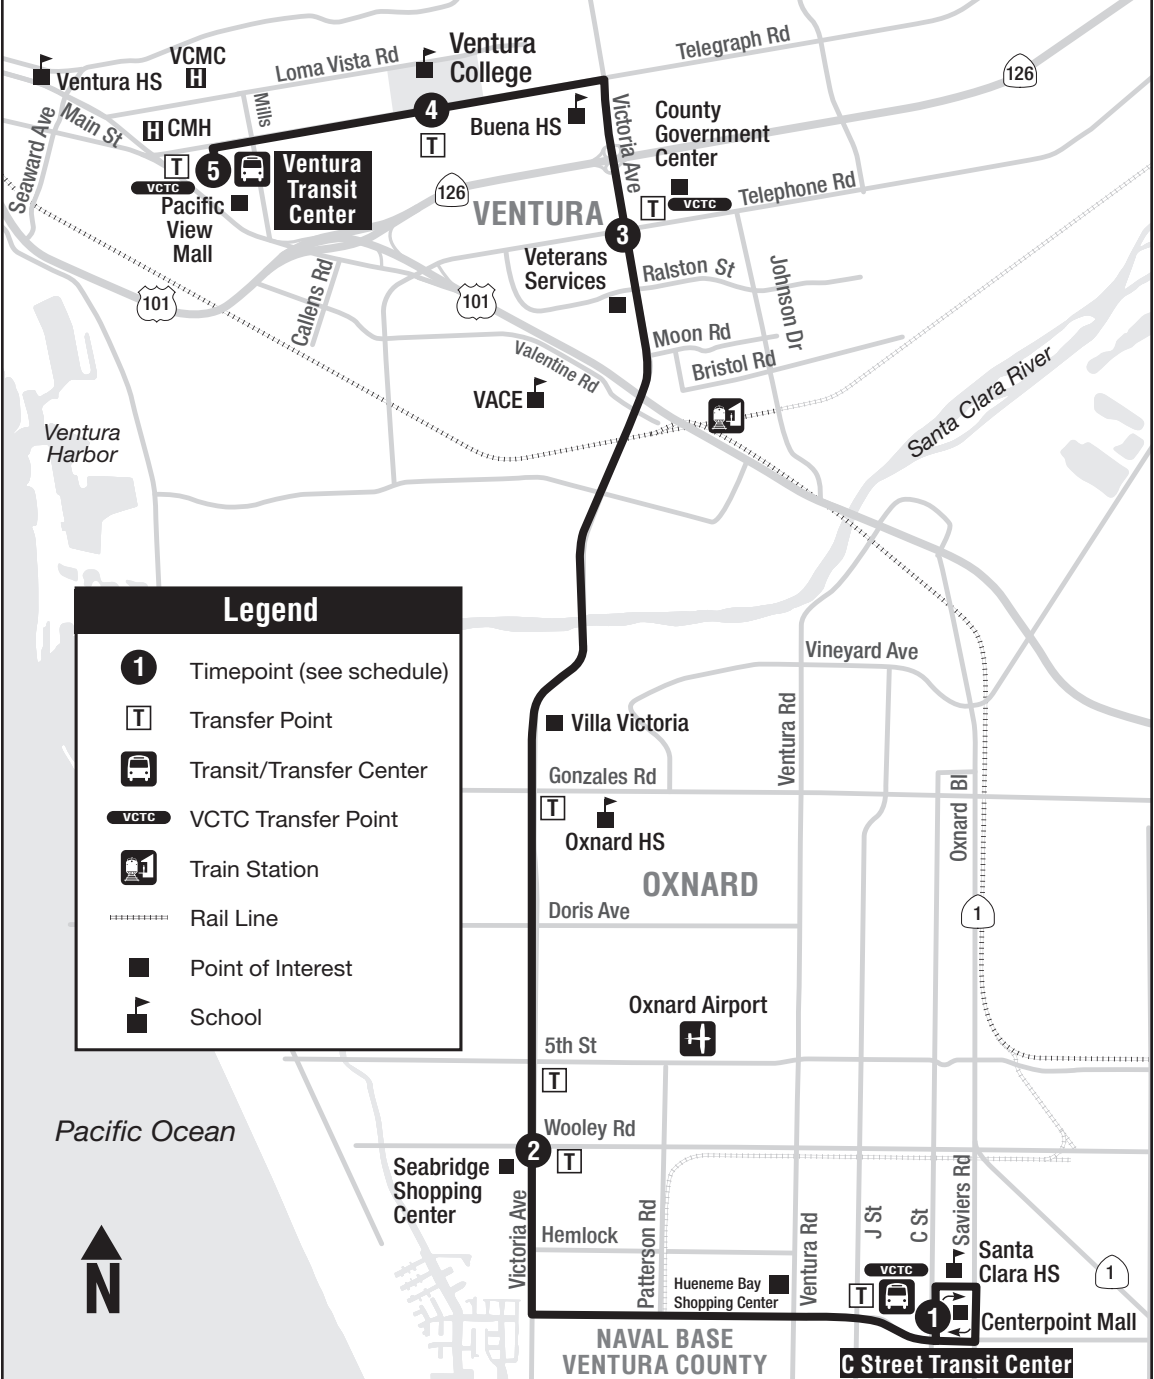

### Legend

- Timepoint (see schedule)
- Transfer Point
- Transit/Transfer Center
- VCTC Transfer Point
- Train Station
- Rail Line
- Point of Interest
- School

**ROUTE 21**

## ENJOY ROUTE 21 SERVICE 7 DAYS A WEEK!

Travel to many fun and convenient points of interest:

- C Street Transfer Center & Centerpoint Mall
- Seabridge Marketplace
- Pacific View Mall
- and many more...

¡DISFRUTE DE LA RUTA 21 TODOS LOS DÍAS!

Viaje a varios lugares convenientes como:

- Walmart y Centerpoint Mall
- Seabridge Marketplace
- Pacific View Mall
- y mucho más...

ROUTE 21

### 1 C Street Transfer Ctr.....Centerpoint Mall

Saviors..... Laurel  
 Channel Islands..... C St  
 Channel Islands..... J St  
 Channel Islands..... Manzanita  
 Channel Islands..... Ventura Rd  
 Channel Islands..... Ukiah  
 Channel Islands..... Patterson  
 Channel Islands..... Wheelhouse  
 Channel Islands..... Victoria  
 Victoria..... Hemlock  
 Victoria..... Leeward