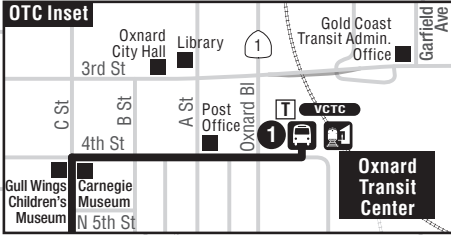

1 PORT HUENEME - OXNARD TRANSIT CENTER

1A SERVES PORT HUENEME VIA PLEASANT VALLEY RD
 1B SERVES PORT HUENEME VIA BARD RD

Legend

- Route 1A/1B
- Timepoint (see schedule)
- Transfer Point
- VCTC Transfer Point
- Transit/Transfer Center
- Train Station
- Rail Line
- Point of Interest
- School

- Hueneme J St
 Perkins..... Hueneme
 Perkins..... Clara
 Perkins..... Pleasant Valley
 Pleasant Valley C St
 Saviers..... Pleasant Valley
 Saviers..... Fashion Park
- 6 Saviers..... Bard**
 Saviers..... Borrego
 Saviers..... Yucca
 Saviers..... La Canada (31 Flavors)
 Saviers..... Thomas - Bryce Canyon
 Channel Islands..... C St
- 2 C St Transfer Ctr..... Centerpoint Mall**
 C St..... Hemlock
 C St..... Elm
 C St..... Hill
 C St..... Wooley
 C St..... 9th St
 C St..... 7th St
 C St..... 5th St
 4th St..... B St
- 1 OTC 4th St**