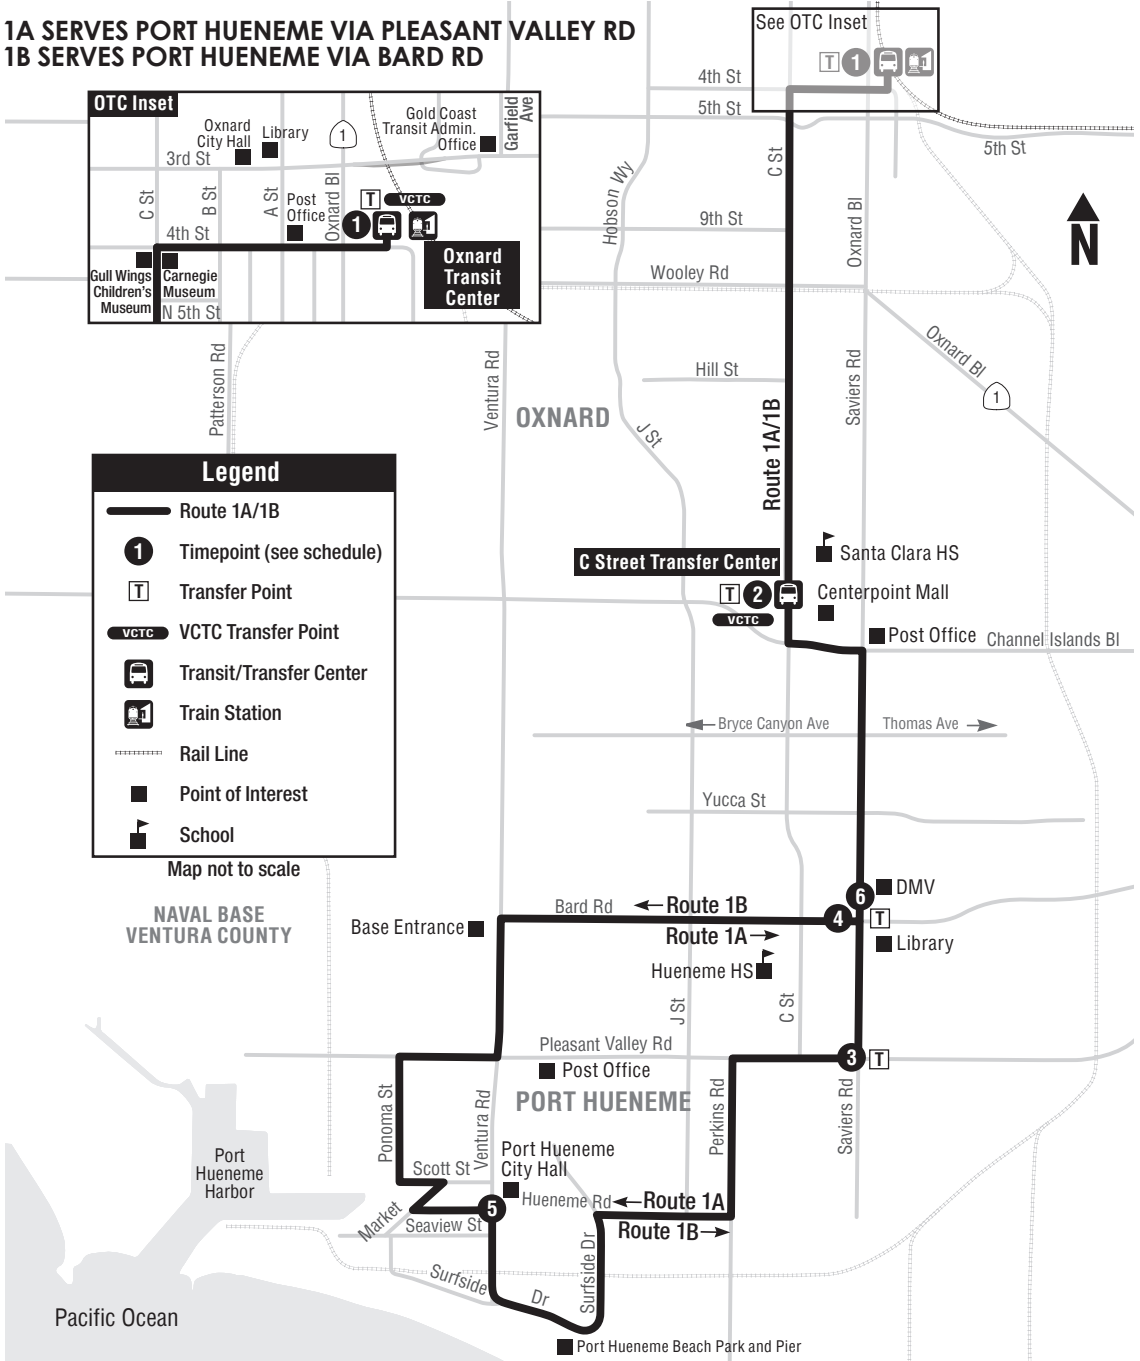

Legend

- Route 1A/1B
- Timepoint (see schedule)
- Transfer Point
- VCTC Transfer Point
- Transit/Transfer Center
- Train Station
- Rail Line
- Point of Interest
- School

Map not to scale

1 PORT HUENEME - OXNARD TRANSIT CENTER

MONDAY - FRIDAY
LUNES - VIERNES

	OTC ①	C STREET TRANSFER CENTER ②	1A SAVIERS AT PLEASANT VALLEY ③	1B BARD AT SAVIERS ④	HUENEME AT VENTURA RD ⑤	SAVIERS AT BARD ⑥	C STREET TRANSFER CENTER ②	OTC ①
1A	4:45 AM	4:55	5:03	---	5:15	5:24	5:32	5:42
1B	5:05	5:15	---	5:20	5:31	5:43	5:50	6:01
1A	5:25	5:35	5:43	---	5:55	6:04	6:12	6:22
1B	5:55	6:05	---	6:10	6:21	6:33	6:40	6:51
1A	6:10	6:22	6:31	---	6:43	6:57	7:05	7:19
1B	6:30	6:42	---	6:48	7:00	7:15	7:24	7:35
1A	6:50	7:03	7:13	---	7:27	7:42	7:50	8:04
1B	7:12	7:25	---	7:32	7:44	8:00	8:09	8:23
1A	7:34	7:47	7:57	---	8:11	8:26	8:34	8:48
1B	7:56	8:09	---	8:16	8:28	8:44	8:53	9:07
1A	8:18	8:31	8:41	---	8:55	9:10	9:18	9:32
1B	8:40	8:53	---	9:00	9:12	9:28	9:37	9:51
1A	9:02	9:15	9:25	---	9:39	9:54	10:02	10:16
1B	9:24	9:37	---	9:44	9:56	10:12	10:21	10:35
1A	9:46	9:59	10:09	---	10:23	10:38	10:46	11:00
1B	10:08	10:21	---	10:28	10:40	10:55	11:04	11:18
1A	10:28	10:40	10:49	---	11:01	11:15	11:23	11:37
1B	10:48	11:01	---	11:08	11:20	11:35	11:44	11:58
1A	11:08	11:20	11:29	---	11:41	11:55	12:03	12:17
1B	11:29	11:42	---	11:49	12:01 PM	12:16	12:25	12:39
1A	11:48	12:00	12:09	---	12:21	12:35	12:43	12:57
1B	12:09	12:23	---	12:30	12:43	12:59	1:08	1:22
1A	12:30	12:43	12:53	---	1:07	1:22	1:30	1:44
1B	12:54	1:08	---	1:15	1:28	1:44	1:53	2:07
1A	1:14	1:27	1:37	---	1:51	2:06	2:14	2:28
1B	1:37	1:51	---	1:58	2:11	2:27	2:36	2:50
1A	1:58	2:11	2:21	---	2:35	2:50	2:58	3:12
1B	2:22	2:36	---	2:44	2:57	3:13	3:22	3:36
1A	2:42	2:55	3:05	---	3:19	3:34	3:42	3:56
1B	3:05	3:19	---	3:27	3:40	3:56	4:05	4:19
1A	3:26	3:39	3:49	---	4:03	4:18	4:26	4:40
1B	3:50	4:04	---	4:12	4:25	4:41	4:50	5:04
1A	4:10	4:23	4:33	---	4:47	5:02	5:10	5:24
1B	4:33	4:47	---	4:55	5:08	5:24	5:33	5:47
1A	4:54	5:07	5:17	---	5:31	5:46	5:54	6:08
1B	5:18	5:32	---	5:40	5:53	6:09	6:18	6:32
1A	5:38	5:51	6:01	---	6:15	6:30	6:38	6:52
1B	6:00	6:14	---	6:22	6:34	6:49	6:58	7:11
1A	6:20	6:32	6:41	---	6:53	7:07	7:15	7:29
1B	6:43	6:57	---	7:05	7:18	7:33	7:42	7:55
1A	7:02	7:12	7:20	---	7:32	7:46	7:54	8:06
1B	7:24	7:34	---	7:41	7:53	8:05	8:13	8:24
1A	7:44	7:54	8:02	---	8:14	8:28	8:36	8:48
1B	8:14	8:24	---	8:30	8:42	8:54	9:02	9:13
1A	8:39	8:49	8:57	---	9:09	9:23	9:31	9:43
1B	9:05	9:15	---	9:21	9:33	9:45	9:53	10:04

ROUTE 1