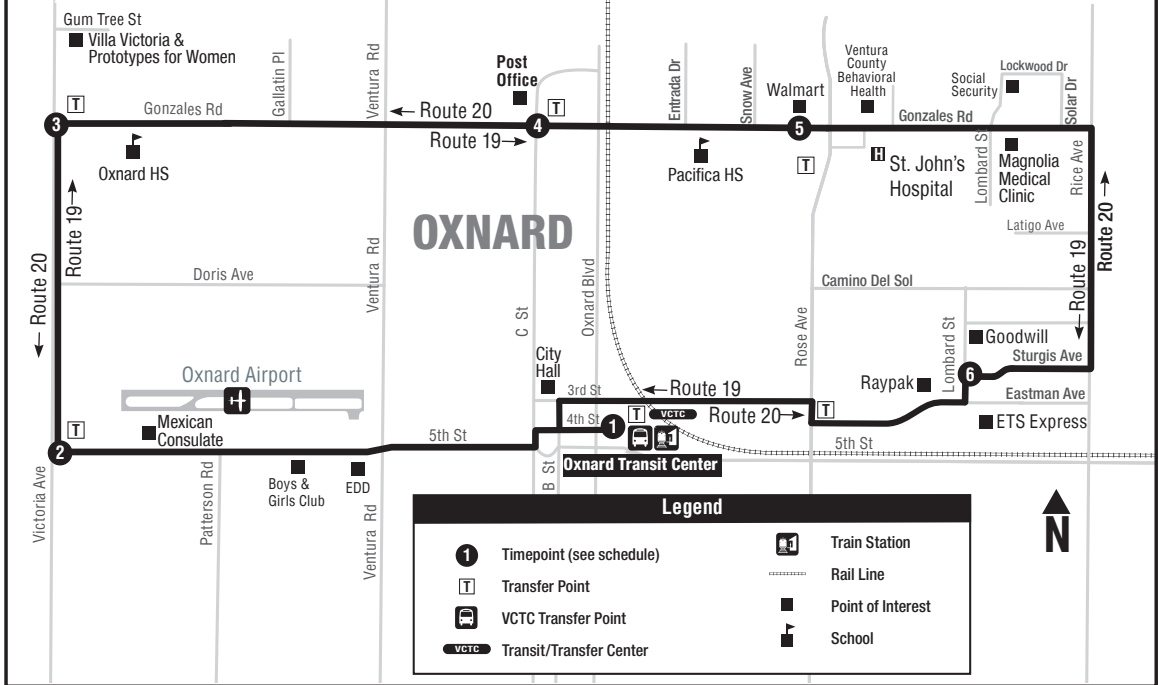

19/20 OTC - 5TH - GONZALES RD

ROUTE 19:

Please take note that there is no weekend service on the Route 19. All destinations will be serviced with the Route 20 only. Please see page 57 for Route 20 weekend schedule.

BOLD INDICATES TIMEPOINT

LETRAS MARCADAS INDICAN PUNTOS CLAVES

20 RICE - GONZALES RD - 5TH

MONDAY - FRIDAY
LUNES - VIERNES

OTC 1	STURGIS AT LOMBARD 6	GONZALES AT ROSE 5	GONZALES AT C ST 4	VICTORIA AT GONZALES 3	5TH ST AT VICTORIA 2	OTC 1
5:40 AM	5:50	5:59	6:04	6:11	6:15	6:27
6:35	6:45	6:54	6:59	7:06	7:10	7:22
7:30	7:40	7:49	7:54	8:04	8:08	8:20
8:30	8:39	8:48	8:53	9:01	9:05	9:17
9:25	9:34	9:44	9:49	9:57	10:01	10:13
10:20	10:30	10:41	10:46	10:54	10:58	11:10
11:20	11:30	11:41	11:46	11:54	11:58	12:10 PM
12:15	12:25	12:36	12:41	12:49	12:53	1:05
1:15	1:25	1:36	1:41	1:49	1:53	2:05
2:15	2:25	2:36	2:41	2:49	2:53	3:05
3:15	3:25	3:36	3:42	3:52	3:56	4:10
4:20	4:30	4:43	4:49	4:59	5:03	5:17
5:25	5:35	5:48	5:54	6:03	6:07	6:20
6:25	6:35	6:44	6:49	6:56	7:00	7:12
7:20	7:30	7:39	7:43	7:50	7:54	8:06

20 RICE - GONZALES RD - 5TH

SATURDAY - SUNDAY
SABADO - DOMINGO

OTC 1	STURGIS AT LOMBARD 6	GONZALES AT ROSE 5	GONZALES AT C ST 4	VICTORIA AT GONZALES 3	5TH ST AT VICTORIA 2	OTC 1
6:33 AM	6:42	6:50	6:55	7:02	7:06	7:17
7:25	7:34	7:43	7:48	7:56	8:00	8:11
8:20	8:29	8:38	8:43	8:51	8:55	9:06
9:13	9:22	9:32	9:37	9:45	9:49	10:02
10:10	10:20	10:30	10:35	10:43	10:47	10:59
11:05	11:15	11:25	11:30	11:38	11:42	11:54
12:05 PM	12:15	12:25	12:30	12:38	12:42	12:54
1:05	1:15	1:25	1:30	1:38	1:42	1:54
2:05	2:15	2:25	2:30	2:38	2:42	2:54
3:05	3:15	3:25	3:30	3:39	3:43	3:56
4:05	4:16	4:26	4:31	4:40	4:44	4:57
5:05	5:15	5:25	5:30	5:38	5:42	5:54
6:05	6:15	6:24	6:29	6:36	6:40	6:52