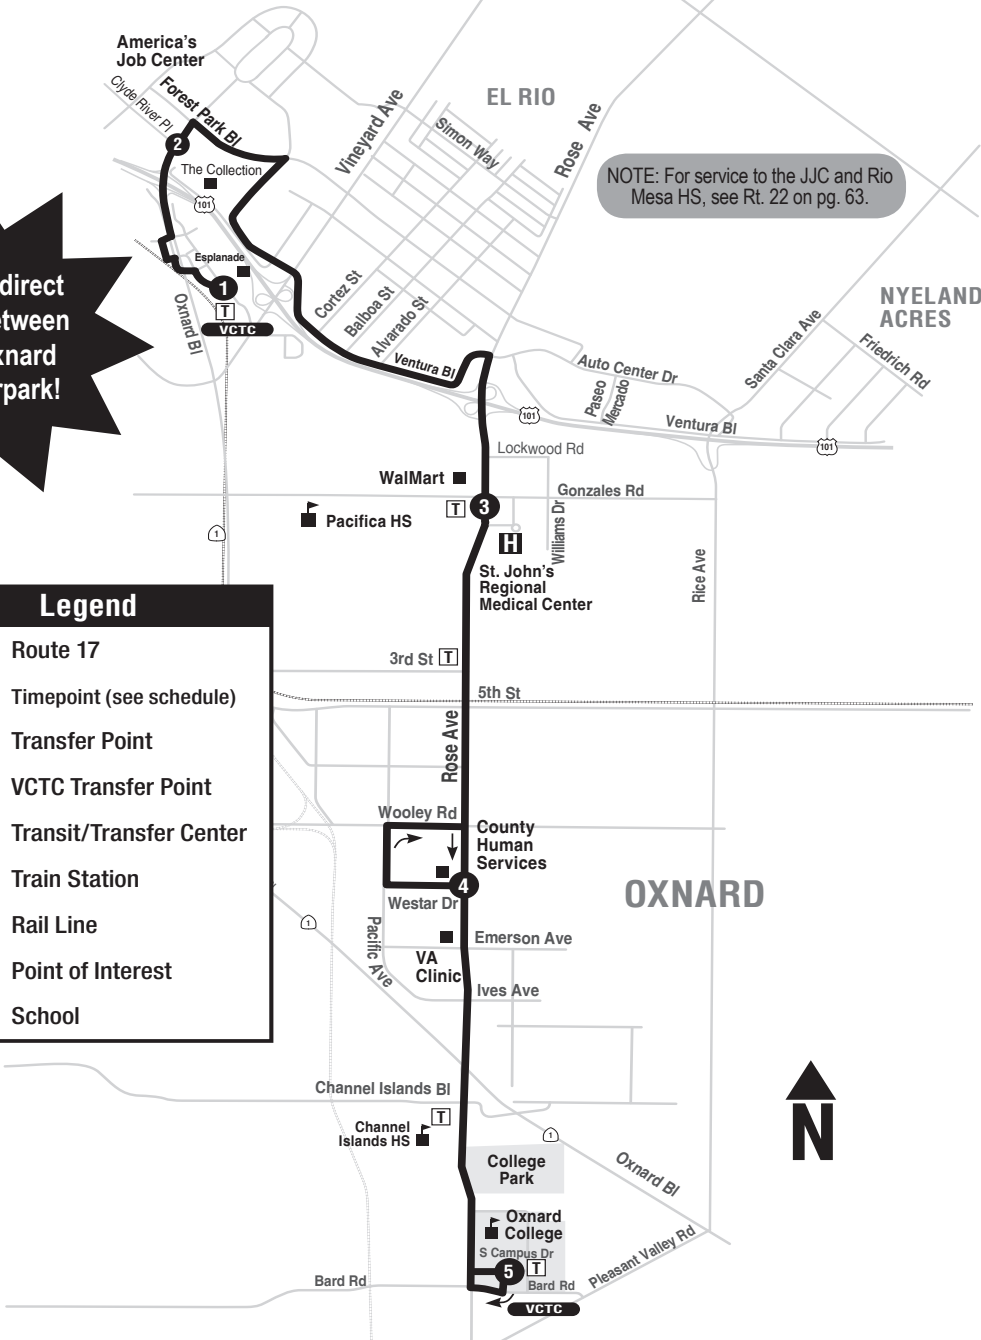

17 ESPLANADE - OXNARD COLLEGE

Provides direct service between South Oxnard and Riverpark!

NOTE: For service to the JJC and Rio Mesa HS, see Rt. 22 on pg. 63.

Legend

-  Route 17
-  Timepoint (see schedule)
-  Transfer Point
-  VCTC Transfer Point
-  Transit/Transfer Center
-  Train Station
-  Rail Line
-  Point of Interest
-  School

RIDE ROUTE 17!

Enjoy food, shopping and movies at
THE COLLECTION!

¡Viaje en la Ruta 17!
¡Disfrute de la comida, tiendas y cine en The Collection!

ROUTE 17

17 SOUTHBOUND STOPS - PARADAS HACIA EL SUR

- | | | | |
|---------------------------|-------------------------------------|---------------------|------------------------------|
| Esplanade..... | Esplanade Shopping Ctr | Rose..... | Camino Del Sol |
| 1 Esplanade | Spur | Rose..... | Santa Lucia |
| Spur | Wagon Wheel | Rose..... | Wooley |
| 2 Oxnard Blvd..... | Clyde River (The Collection) | 4 Rose | Westar |
| Forest Park | Riverpark Blvd | Rose..... | Emerson |
| Riverpark Blvd | American River | Rose..... | Channel Islands |
| Riverpark Blvd | Vineyard | Rose..... | Raiders Way |
| Ventura Blvd..... | Financial Square | Rose..... | N.Campus |
| Rose..... | Ventura Blvd | 5 Rose | Bard (Oxnard College) |
| Rose..... | Lockwood | | |
| 3 Rose..... | Gonzales (St.John's) | | |
| Rose..... | Socorro | | |