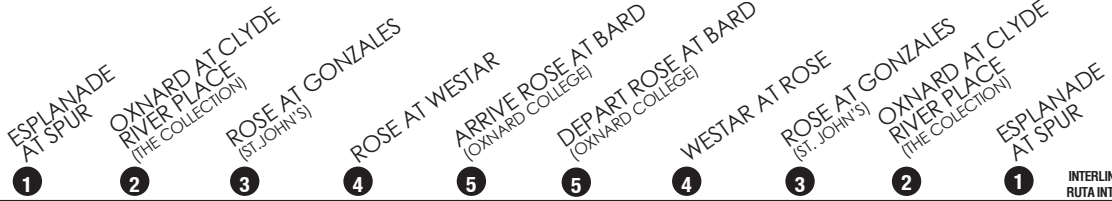

17 ESPLANADE - OXNARD COLLEGE

SATURDAY - SUNDAY
SABADO - DOMINGO

Southbound to Oxnard College					Northbound to Esplanade					
-----	-----	-----	-----	-----	6:25 AM	6:32	6:41	6:53	6:58	To Rt 15
6:40	6:44	6:55	7:03	7:10	7:13	7:20	7:29	7:41	7:46	To Rt 15
7:27	7:31	7:42	7:50	7:57	8:00	8:07	8:16	8:28	8:33	To Rt 15
8:16	8:20	8:31	8:39	8:46	8:49	8:56	9:05	9:17	9:22	To Rt 15
9:03	9:08	9:19	9:27	9:34	9:37	9:44	9:53	10:05	10:10	To Rt 15
9:51	9:56	10:08	10:16	10:23	10:26	10:33	10:43	10:58	11:03	To Rt 15
10:40	10:45	10:57	11:05	11:12	11:15	11:22	11:32	11:47	11:52	To Rt 15
11:31	11:36	11:48	11:56	12:03 PM	12:06	12:13	12:23	12:38	12:43	To Rt 15
12:20	12:25	12:37	12:45	12:52	12:55	1:02	1:12	1:27	1:32	To Rt 15
1:12	1:17	1:29	1:37	1:44	1:47	1:54	2:04	2:19	2:24	To Rt 15
2:03	2:08	2:20	2:28	2:35	2:38	2:45	2:55	3:10	3:15	To Rt 15
2:52	2:57	3:09	3:17	3:24	3:27	3:34	3:43	3:58	4:03	To Rt 15
3:44	3:49	4:01	4:09	4:16	4:19	4:26	4:35	4:50	4:55	To Rt 15
4:35	4:40	4:52	5:00	5:07	5:10	5:17	5:26	5:39	5:44	To Rt 15
5:22	5:27	5:39	5:47	5:54	5:57	6:04	6:13	6:26	6:31	To Rt 15
6:14	6:19	6:31	6:39	6:46	6:49	6:56	7:05	7:18	7:23	To Rt 15
7:03	7:08	7:19	7:27	7:34	7:38	7:45	7:54	8:06	8:11	---

RIDE ROUTE 17!

Enjoy food, shopping and movies at
THE COLLECTION!

¡Viaje en la Ruta 17!
¡Disfrute de la comida, tiendas y cine en The Collection!