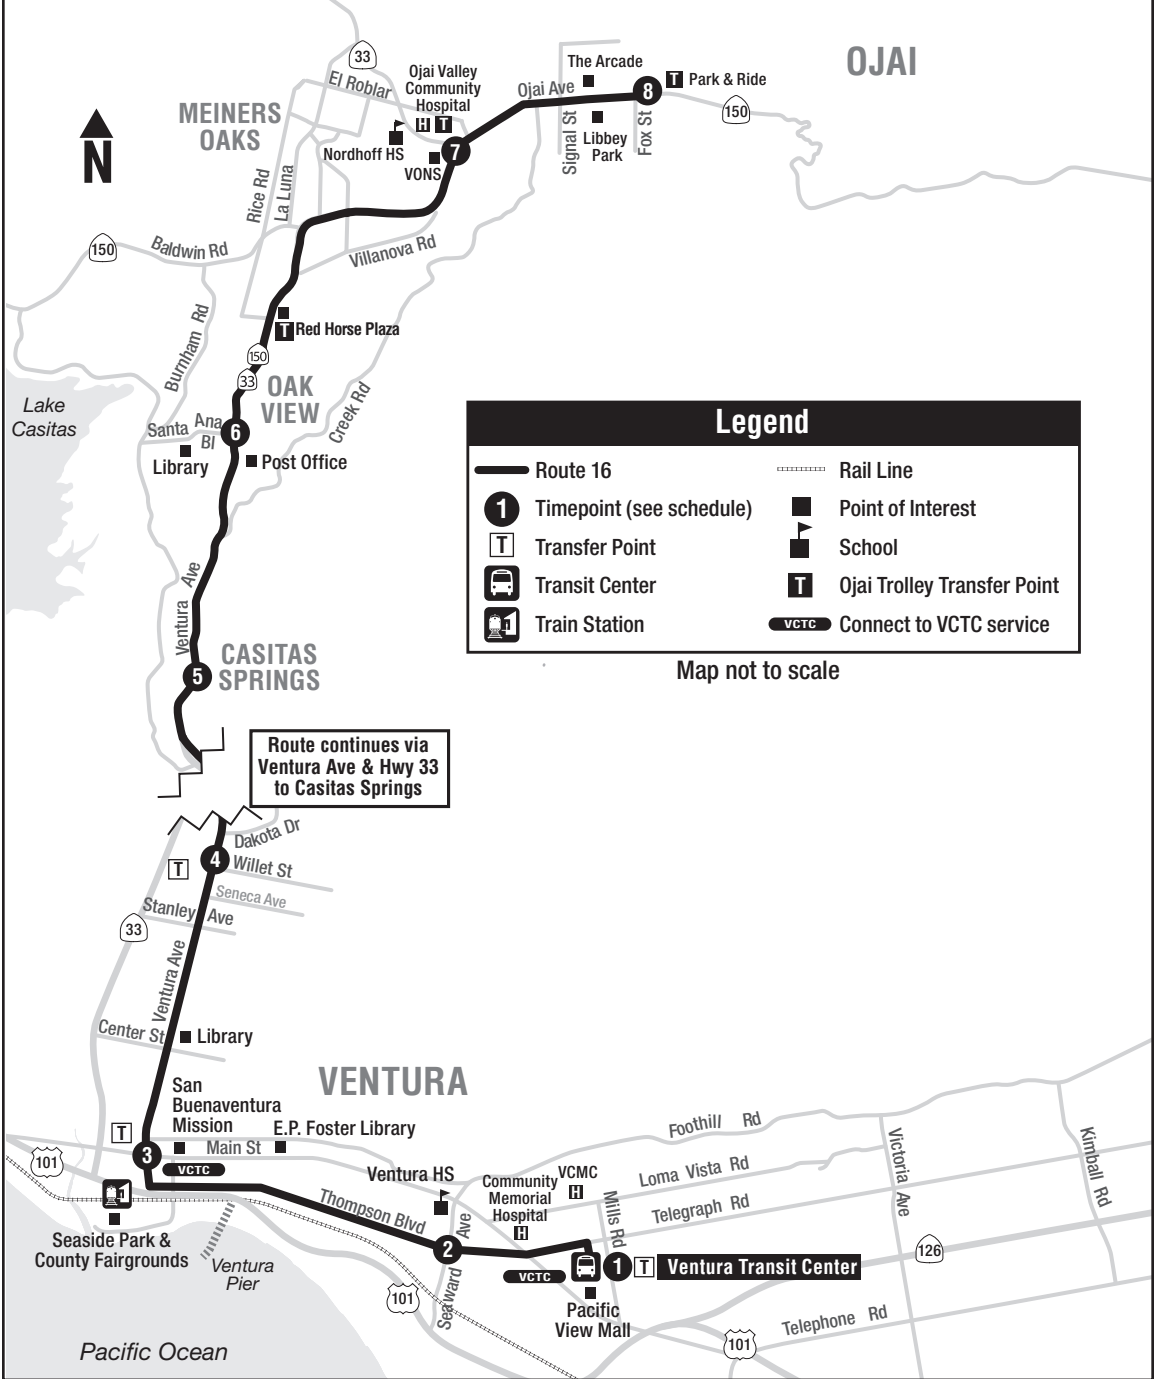

16 DOWNTOWN OJAI - PACIFIC VIEW MALL

Legend

Route 16	Rail Line
Timepoint (see schedule)	Point of Interest
Transfer Point	School
Transit Center	Ojai Trolley Transfer Point
Train Station	Connect to VCTC service

Ruta express de lunes a viernes viajando desde el Oxnard Transit Center (OTC) a Ojai. Dos viajes salen del OTC; 4:43am y 5:13am.

16 SOUTHBOUND - SUR

DAILY
DIARIO

OJAI PARK
& RIDE
8

HWY 33 AT
HWY 150 (VONS)
7

*This trip becomes Rt. 11 at the VTC, Monday-Saturday only.

PLEASE NOTE:

Transfers to and from the Route 16 and the Ojai Trolley can be made at the stop located at Highway 33 and Highway 150 (Vons) and at the Red Horse Plaza at Woodland on Highway 33.

BOLD INDICATES TIMEPOINT

LETRAS MARCADAS INDICAN PUNTOS CLAVES

16 SOUTHBOUND STOPS - PARADAS HACIA EL SUR

- 8** **Ojai Ave** **Fox (Park & Ride)**
 Ojai Ave Signal
- 7** **Hwy 33** **Hwy 150**
 Hwy 33 Loma
 Hwy 33 Baldwin
 Hwy 33 Woodland
 Hwy 33 Country Village MHP
 Hwy 33 Barbara
 Hwy 33 Oak Dell Park
 Hwy 33 Casitas Water District
- 6** **Hwy 33** **Santa Ana - Ojai**
 Hwy 33 Oak View Ave
 Hwy 33 Larmier
 Hwy 33 Sulphur Mountain
 Hwy 33 Arroyo MHP
- 5** **Hwy 33** **Casitas Market**
 Hwy 33 Sycamore
 Casitas Vista Hwy 33
 Ventura Ave Canada Larga
 Ventura Ave Brooks Institute
 Ventura Ave Norway
 Ventura Ave Los Cabos
 Ventura Ave Fraser
 Ventura Ave McKee
 Ventura Ave Orchard
 Ventura Ave Shell Rd
- 4** **Ventura Ave** **Willet**
 Ventura Ave Seneca
 Ventura Ave Barry
 Ventura Ave DeAnza
 Ventura Ave James
 Ventura Ave Pleasant Place
 Ventura Ave Vince
 Ventura Ave Warner
 Ventura Ave Ramona
 Ventura Ave Center
 Ventura Ave Park Row
 Ventura Ave Fix Way
- 3** **Ventura Ave** **Main**
 Thompson Figueroa
 Thompson Oak
 Thompson Chestnut
 Thompson Kalorama
 Thompson San Jon
 Thompson Hurst
- 2** **Thompson** **Seaward**
 Thompson Borchard
 Telegraph Emma (St. Bonaventure)
- 1** **VTC** **Pacific View Mall**