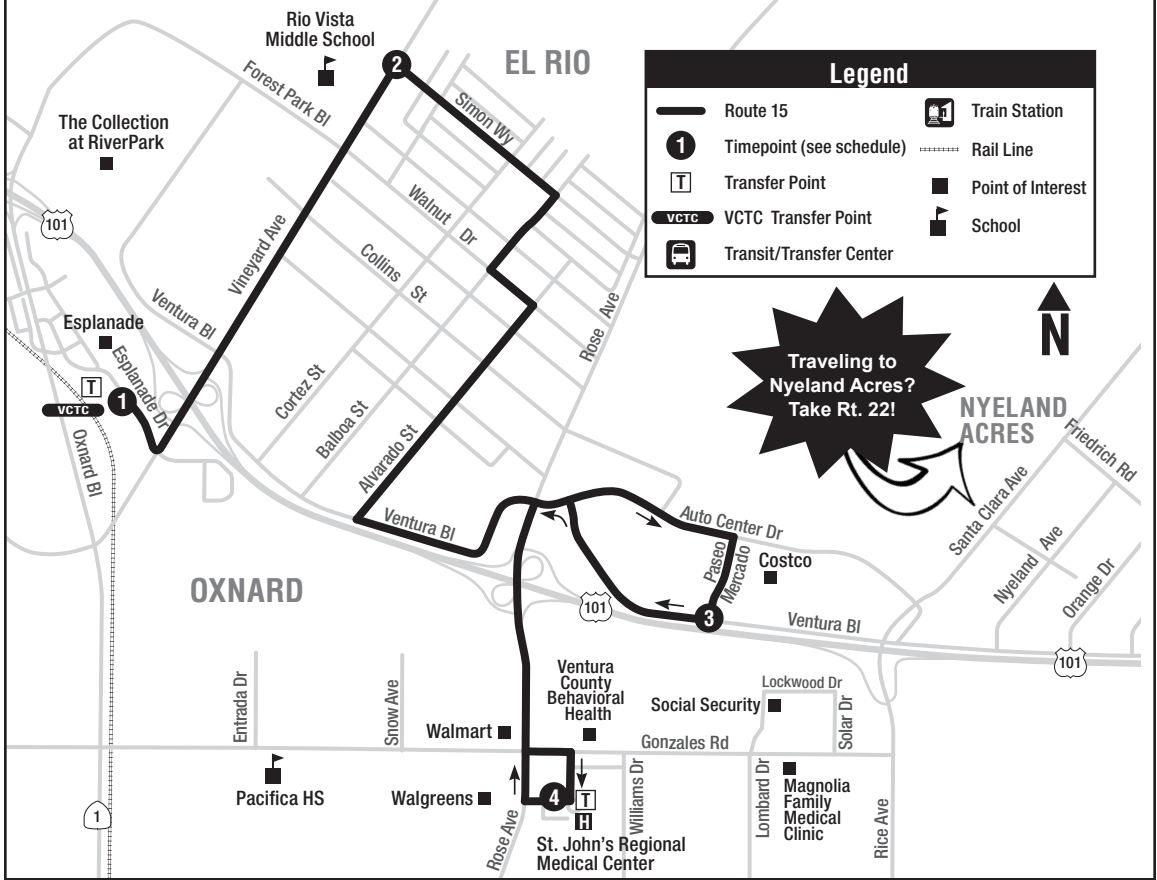

15 ESPLANADE - EL RIO - ST. JOHN'S CTR

15 ESPLANADE - EL RIO - ST. JOHN'S CTR

MONDAY - FRIDAY
LUNES - VIERNES

ESPLANADE
AT SPUR
1

VINEYARD
AT SIMON WAY
2

PASEO MERCADO
AT COSTCO
3

ARRIVE
ST. JOHN'S HOSPITAL
(PARKING LOT)
4

DEPART
ST. JOHN'S HOSPITAL
(PARKING LOT)
4

PASEO MERCADO
AT COSTCO
3

SIMON WAY
AT VINEYARD
2

ESPLANADE
AT SPUR
1

INTERLINED ROUTE/
RUTA INTERLINEADA

Eastbound to St. John's				Westbound to Esplanade				
6:05 AM	6:12	6:24	6:34	6:39	6:46	6:59	7:08	To Rt 17
6:46	6:53	7:05	7:15	7:20	7:27	7:40	7:49	To Rt 17
7:35	7:42	7:54	8:04	8:09	8:16	8:29	8:38	To Rt 17
8:28	8:35	8:47	8:57	9:02	9:09	9:22	9:31	To Rt 17
9:14	9:21	9:33	9:43	9:48	9:55	10:08	10:17	To Rt 17
10:07	10:14	10:26	10:36	10:40	10:47	11:00	11:09	To Rt 17
10:58	11:05	11:17	11:27	11:32	11:39	11:52	12:01 PM	To Rt 17
11:45	11:52	12:05	12:15	12:20	12:27	12:40	12:49	To Rt 17
12:38	12:45	12:58	1:08	1:13	1:20	1:33	1:42	To Rt 17
1:29	1:36	1:49	1:59	2:04	2:11	2:24	2:33	To Rt 17
2:18	2:25	2:38	2:48	2:53	3:00	3:13	3:22	To Rt 17
3:11	3:18	3:31	3:41	3:46	3:53	4:06	4:15	To Rt 17
4:06	4:13	4:26	4:36	4:41	4:48	5:01	5:10	To Rt 17
4:55	5:02	5:15	5:25	5:30	5:37	5:50	5:59	To Rt 17
5:47	5:54	6:07	6:17	6:22	6:29	6:42	6:51	To Rt 17
6:39	6:46	6:59	7:09	7:14	7:21	7:34	7:43	To Rt 17
7:25	7:32	7:45	7:55	8:00	8:07	8:20	8:29	To Rt 17
8:15	8:22	8:35	8:45	-----	-----	-----	-----	----

15 WESTBOUND STOPS - PARADAS HACIA EL OESTE

- | | |
|--|--|
| 4 St. John's Hospital..... (Parking Lot) | Alvarado..... Walnut |
| Rose..... Gonzales (Hosp Exit) | Walnut..... Balboa |
| Rose..... Lockwood | Balboa..... Salem |
| Auto Center Dr..... Mid Block | Simon Way..... Cortez |
| 3 Paseo Mercado..... Costco | 2 Simon Way Vineyard |
| Ventura Blvd (Guitar Center) | Vineyard..... Collins |
| Ventura Blvd Rose | Vineyard..... Olive |
| Ventura Blvd Royal Duke MHP | Esplanade..... Esplanade Shopping Ctr |
| Alvarado..... Ventura Blvd | 1 Esplanade Spur |
| Alvarado..... Collins | |