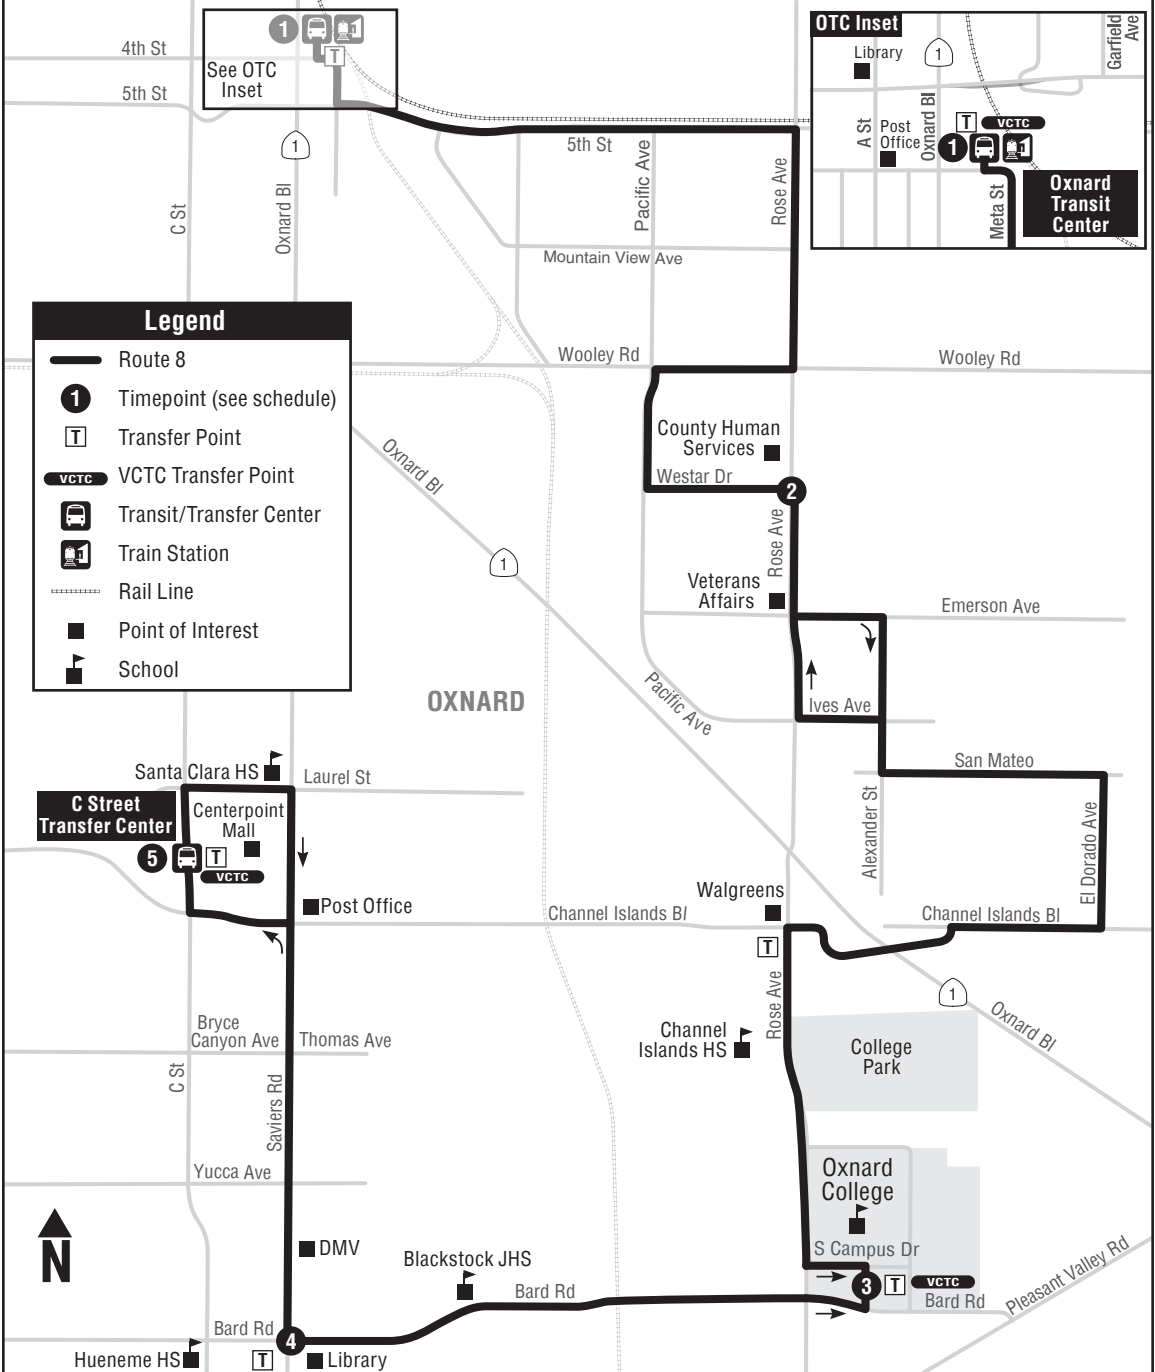

8 OTC - OXNARD COLLEGE - CENTERPOINT MALL

Legend

- Route 8
- Timepoint (see schedule)
- Transfer Point
- VCTC Transfer Point
- Transit/Transfer Center
- Train Station
- Rail Line
- Point of Interest
- School

OTC Inset

Library
A St
Post Office
Oxnard Bl
Meta St
Garfield Ave
Oxnard Transit Center

ROUTE 8

8 OTC - OXNARD COLLEGE - CENTERPOINT MALL

DAILY
DIARIO

DEPART OTC
1

WESTAR
AT ROSE
2

ROSE AT BARD
(OXNARD COLLEGE)
3

SAVIERS
AT BARD
4

ARRIVE AT C STREET
TRANSFER CENTER
5

DEPART C STREET
TRANSFER CENTER
5

BARD
AT SAVIERS
4

ROSE AT BARD
(OXNARD COLLEGE)
3

WESTAR
AT ROSE
2

ARRIVE OTC
1

Southbound to C Street Transfer Ctr

Northbound to OTC

• 5:50 AM	• 5:58	• 6:12	• 6:17	• 6:23	• 6:30	• 6:36	• 6:41	• 6:55	• 7:04
6:30	6:39	6:53	6:59	7:06	7:15	7:21	7:26	7:40	7:49
7:15	7:24	7:38	7:44	7:51	8:00	8:06	8:11	8:25	8:34
8:00	8:09	8:23	8:29	8:36	8:45	8:51	8:56	9:10	9:19
8:45	8:54	9:08	9:14	9:21	9:30	9:36	9:41	9:55	10:04
9:30	9:39	9:53	9:59	10:06	10:15	10:21	10:26	10:40	10:49
10:15	10:29	10:43	10:49	10:56	11:00	11:06	11:11	11:25	11:34
11:00	11:09	11:23	11:29	11:36	11:45	11:52	11:58	12:12 PM	12:22
11:45	11:54	12:08	12:14	12:21	12:30	12:37	12:43	12:57	1:07
12:30	12:39	12:53	12:59	1:06	1:15	1:23	1:29	1:48	1:58
1:15	1:24	1:38	1:44	1:51	1:55	2:03	2:09	2:28	2:38
2:00	2:10	2:25	2:31	2:38	2:45	2:53	2:59	3:13	3:23
2:45	2:55	3:10	3:16	3:23	3:30	3:38	3:44	3:58	4:08
3:30	3:40	3:55	4:01	4:08	4:15	4:23	4:29	4:43	4:53
4:15	4:26	4:41	4:47	4:54	5:00	5:08	5:14	5:28	5:38
5:00	5:11	5:26	5:32	5:39	5:45	5:52	5:58	6:12	6:22
5:45	5:55	6:09	6:15	6:22	6:30	6:37	6:43	6:57	7:07
6:30	6:39	6:53	6:59	7:06	7:10	7:16	7:21	7:35	7:44
7:15	7:24	7:38	7:43	7:49	7:55	8:01	8:06	8:20	8:29
7:55	8:04	8:18	8:23	8:29	8:35	8:41	8:46	9:00	9:09
• 8:35	• 8:44	• 8:58	• 9:03	• 9:09	• 9:15	• 9:21	• 9:26	• 9:40	• 9:49