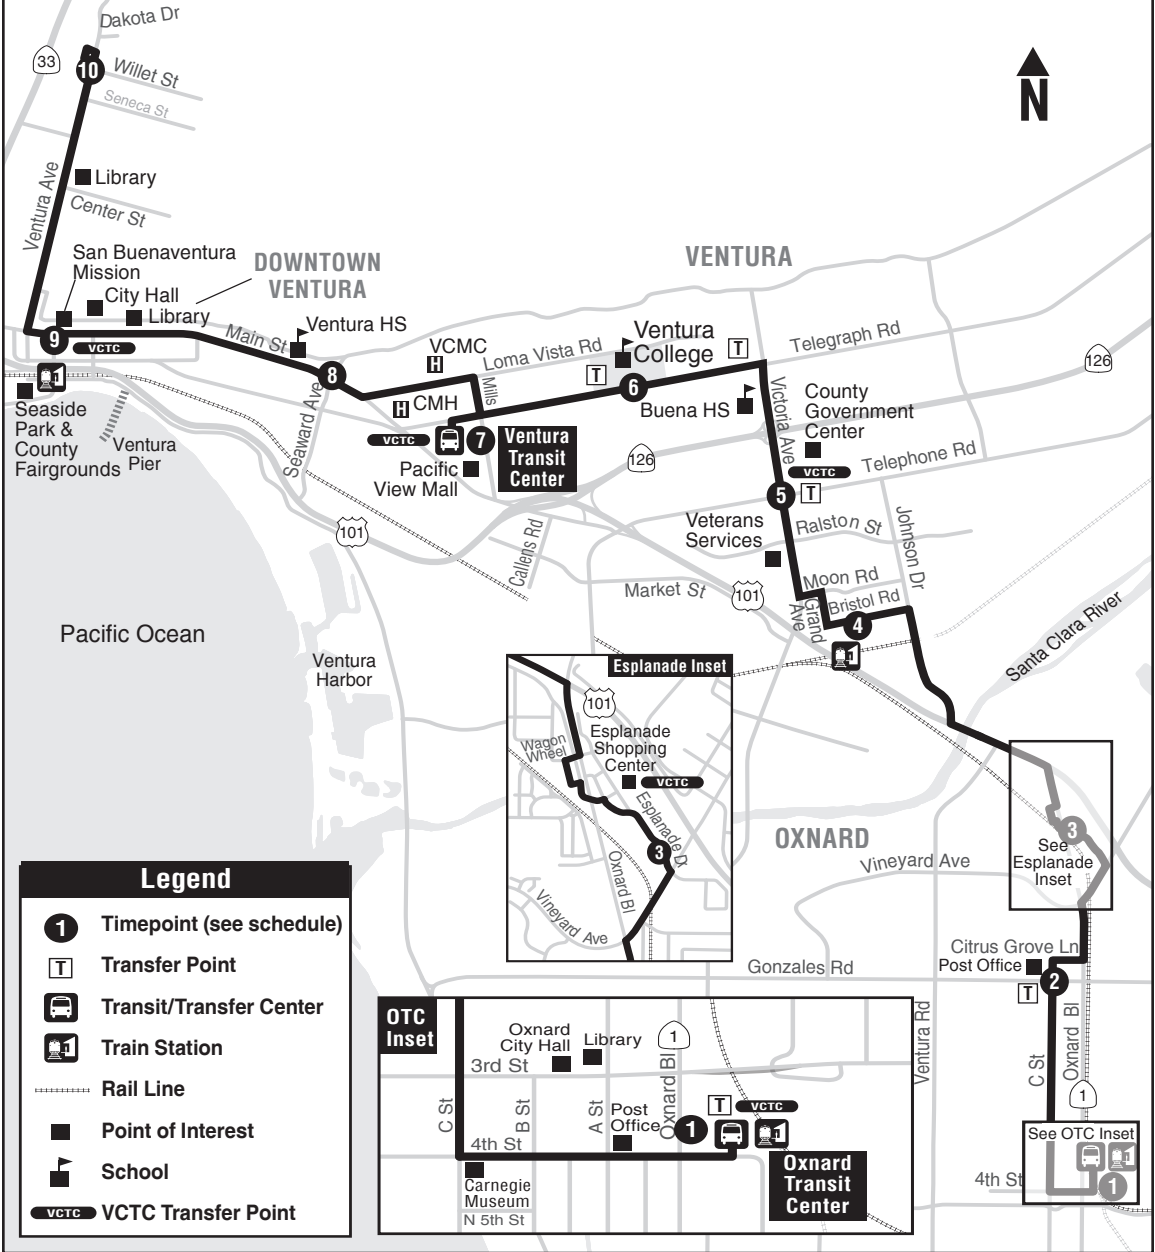

6 OXNARD - VENTURA - MAIN STREET

6 serves Oxnard and Ventura via Ventura College - 6 sirve Oxnard y Ventura a través de Ventura College

Legend

- 1** Timepoint (see schedule)
- T** Transfer Point
- Transit/Transfer Center
- Train Station
- Rail Line
- Point of Interest
- School
- VCTC Transfer Point

Esplanade Inset

101
Wagon Wheel
Esplanade Shopping Center
Esplanade Dr
Oxnard Bl
Vineyard Ave

OTC Inset

Oxnard City Hall
Library
3rd St
B St
A St
Post Office
4th St
Carnegie Museum
N 5th St
Oxnard Bl
Ventura Rd
C St
Oxnard Bl
4th St

6 SOUTHBOUND STOPS - PARADAS HACIA EL SUR

- 10 Ventura Ave.....Willet**
 Ventura Ave..... Seneca
 Ventura Ave..... Barry
 Ventura Ave..... DeAnza
 Ventura Ave..... James
 Ventura Ave..... Pleasant Place
 Ventura Ave..... Vince
 Ventura Ave..... Warner
 Ventura Ave..... Ramona
 Ventura Ave..... Center
 Ventura Ave..... Park Row
 Ventura Ave..... Fix
- 9 Main Ventura Ave**
 Main..... Figueroa
 Main..... Oak
 Main..... Chestnut
 Main..... Kalorama
 Main..... Hemlock
 Main..... Crimea
 Main..... Chrisman
 Main..... Hurst
 Main..... Catalina
- 8 Main Seaward**
 Loma Vista Main
 Loma Vista Brent
 Loma Vista Dos Caminos
 Loma Vista St. Pauls
 Loma Vista Mills
 Mills Telegraph
- 7 VTC..... Pacific View Mall**
 Telegraph College Dr
 Telegraph Ashwood
 Telegraph Baylor
 Telegraph Claremont
- 6 Telegraph..... Estates (Ventura College)**
 Telegraph Townhouse Driveway

- Telegraph Day Rd
 Telegraph Bryn Mawr
 Telegraph Wake Forest
 Telegraph Victoria
- 5 Victoria..... Telephone (Gov't Center)**
 Victoria..... Ralston
 Victoria..... Avocet
 Moon..... Victoria
 Grand Bristol
- 4 Bristol..... Hill**
 Johnson Hummingbird
 Johnson Crescent
 Johnson Northbank
 Spur Wagon Wheel
 Esplanade Spur
- 3 Esplanade Shopping Ctr**
 Vineyard Esplanade
 Oxnard Bl Vineyard
 Citrus Grove Oxnard Bl
- 2 C St..... Gonzales**
 C St Ivywood
 C St Glenwood
 C St Devonshire
 C St Roderick
 C St Doris
 C St Palm
 C St 1st St
 C St 3rd St
 4th St B St
- 1 OTC..... 4th St**