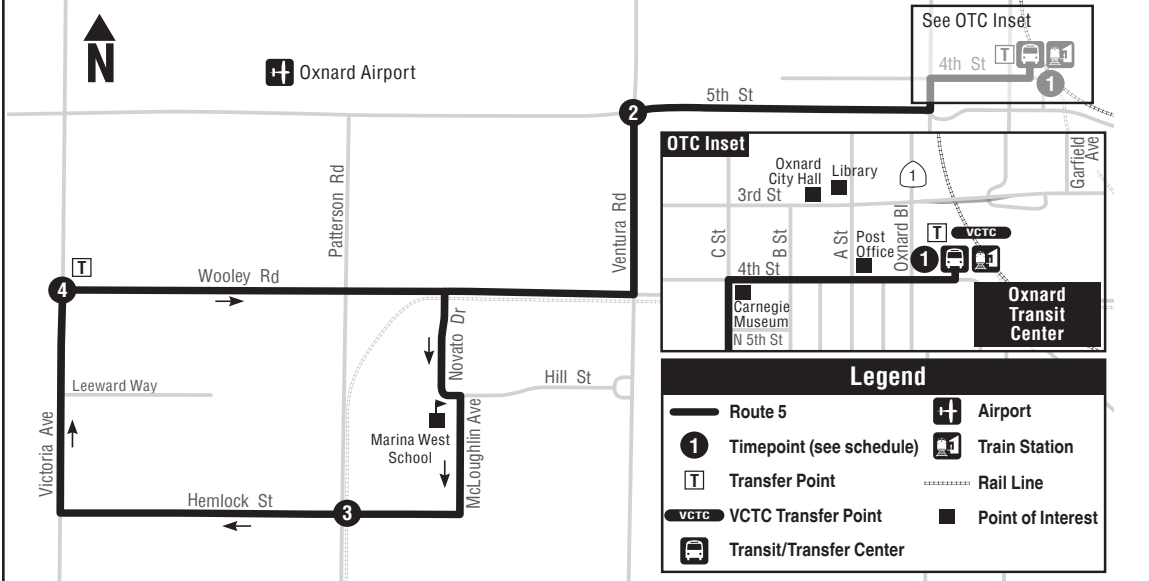

5 HEMLOCK - SEABRIDGE - WOOLEY

5 HEMLOCK - SEABRIDGE - WOOLEY

DAILY
DIARIO

OTC 1	VENTURA RD AT 5TH ST 2	HEMLOCK AT PATTERSON 3	WOOLEY AT VICTORIA 4	VENTURA RD AT 5TH ST 2	OTC 1
---	• 5:33 AM	• 5:40	• 5:45	• 5:52	• 6:00
•• 6:05	•• 6:13	•• 6:20	•• 6:25	•• 6:32	•• 6:40
6:50	6:58	7:06	7:12	7:19	7:27
7:35	7:43	7:51	7:57	8:04	8:12
8:20	8:28	8:36	8:42	8:49	8:57
9:05	9:13	9:21	9:27	9:34	9:42
9:50	9:58	10:06	10:12	10:19	10:27
10:40	10:49	10:58	11:04	11:11	11:19
11:30	11:39	11:48	11:54	12:01 PM	12:09
12:15	12:24	12:33	12:39	12:46	12:54
1:05	1:14	1:22	1:28	1:35	1:44
1:50	1:59	2:07	2:13	2:20	2:29
2:40	2:49	2:57	3:03	3:10	3:19
3:30	3:39	3:47	3:53	4:00	4:09
4:20	4:29	4:37	4:43	4:50	4:59
5:10	5:19	5:27	5:33	5:40	5:49
5:55	6:04	6:12	6:18	6:25	6:34
6:45	6:53	7:00	7:05	7:12	7:20
7:25	7:33	7:40	7:45	7:52	8:00
8:05	8:13	8:20	8:25	8:32	8:40

ROUTE 5

5 BUS STOPS - PARADAS

1 OTC 4th St

4th St..... B St
 C St..... 4th St
 5th St..... D St
 5th St..... F St
 5th St..... H St
 5th St..... K St

2 Ventura Rd..... 5th St

Ventura Rd..... 7th St
 Wooley..... Ventura Rd
 Wooley..... Escalon
 Novato..... El Portal
 Hill..... McLoughlin
 McLoughlin..... Carob
 Hemlock..... Lido

3 Hemlock..... Patterson

Hemlock..... Capstan

Victoria..... Hemlock

Victoria..... Leeward

4 Wooley..... Victoria

Wooley..... Offshore
 Wooley..... Patterson
 Wooley..... Novato
 Wooley..... Pisco
 Ventura Rd..... 9th St

2 Ventura Rd..... 5th St

5th St..... K St
 5th St..... H St
 5th St..... F St
 C St..... 5th St
 4th St..... B St

1 OTC 4th St

BOLD INDICATES TIMEPOINT

LETRAS MARCADAS INDICAN PUNTOS CLAVES

Use GCT's Multiride Passes and Save!