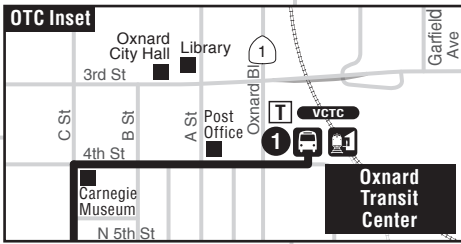

3 J ST - CENTERPOINT MALL - NAVAL BASE

Legend

- Route 3
- Timepoint (see schedule)
- Transfer Point
- VCTC Transfer Point
- Transit/Transfer Center
- Train Station
- Rail Line
- Point of Interest
- School

ROUTE 3

3 J ST - CENTERPOINT MALL - NAVAL BASE

DAILY
DIARIO

OTC ①	HOBSON AT 7TH ST ②	C STREET TRANSFER CENTER ③	CHANNEL ISLANDS AT VENTURA RD ④	C STREET TRANSFER CENTER ③	HOBSON AT 7TH ST ②	OTC ①	INTERLINED ROUTE/ RUTA INTERLINEADA
5:46 AM	5:52	6:00	6:07	6:12	6:21	6:28	To Rt 2
6:32	6:38	6:46	6:53	6:58	7:07	7:14	To Rt 2
7:17	7:24	7:34	7:42	7:48	7:57	8:05	To Rt 2
8:02	8:09	8:19	8:27	8:33	8:42	8:50	To Rt 2
8:52	9:00	9:10	9:17	9:22	9:31	9:39	To Rt 2
9:37	9:45	9:55	10:02	10:07	10:16	10:24	To Rt 2
10:27	10:35	10:45	10:52	10:57	11:06	11:14	To Rt 2
11:12	11:20	11:30	11:37	11:42	11:51	11:59	To Rt 2
12:02 PM	12:10	12:20	12:27	12:32	12:41	12:49	To Rt 2
12:47	12:55	1:05	1:13	1:18	1:27	1:35	To Rt 2
1:37	1:45	1:55	2:03	2:08	2:17	2:25	To Rt 2
2:22	2:30	2:40	2:48	2:53	3:02	3:10	To Rt 2
3:12	3:20	3:30	3:38	3:43	3:52	4:00	To Rt 2
3:57	4:05	4:15	4:23	4:28	4:37	4:45	To Rt 2
4:47	4:55	5:05	5:13	5:18	5:27	5:35	To Rt 2
5:32	5:40	5:50	5:58	6:03	6:12	6:20	To Rt 2
6:22	6:30	6:40	6:48	6:53	7:02	7:10	To Rt 2
7:07	7:13	7:21	7:28	7:33	7:42	7:49	To Rt 2
• 7:57	• 8:03	• 8:11	• 8:18	• 8:23	• 8:32	• 8:39	----

- Teakwood Ventura Rd
Ventura Rd Spruce
- ④ Channel Islands Ventura Rd
Channel Islands Lassen
Channel Islands J St
- ③ C St Transfer Ctr Centerpoint Mall
J St Kamala
J St Hemlock
J St Fir
J St Hill
J St Wooley
Hobson Performing Arts Center
- ② Hobson 7th St
Hobson 5th St
5th St F St
C St 5th St
4th St B St
- ① OTC 4th St