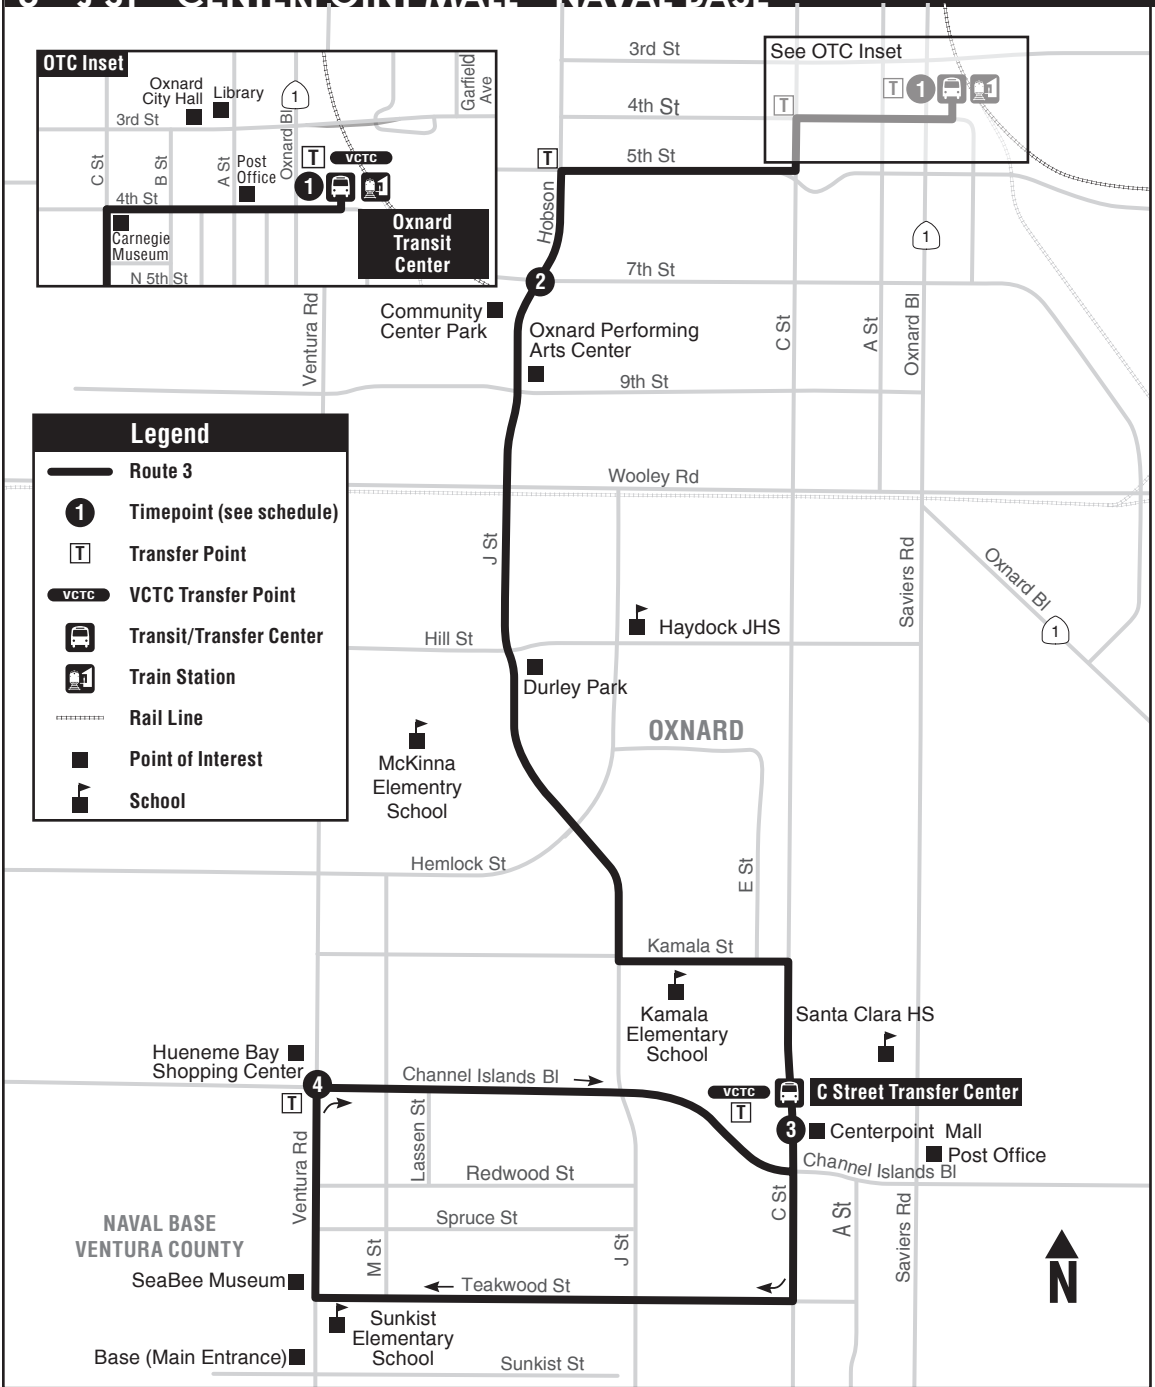

3 J ST - CENTERPOINT MALL - NAVAL BASE

Legend

- Route 3
- Timepoint (see schedule)
- Transfer Point
- VCTC Transfer Point
- Transit/Transfer Center
- Train Station
- Rail Line
- Point of Interest
- School

ROUTE 3

3 J ST - CENTERPOINT MALL - NAVAL BASE

DAILY
DIARIO

OTC ①	HOBSON AT 7TH ST ②	C STREET TRANSFER CENTER ③	CHANNEL ISLANDS AT VENTURA RD ④	C STREET TRANSFER CENTER ③	HOBSON AT 7TH ST ②	OTC ①	INTERLINED ROUTE/ RUTA INTERLINEADA
5:46 AM	5:52	6:00	6:07	6:12	6:21	6:28	To Rt 2
6:32	6:38	6:46	6:53	6:58	7:07	7:14	To Rt 2
7:17	7:24	7:34	7:42	7:48	7:57	8:05	To Rt 2
8:02	8:09	8:19	8:27	8:33	8:42	8:50	To Rt 2
8:52	9:00	9:10	9:17	9:22	9:31	9:39	To Rt 2
9:37	9:45	9:55	10:02	10:07	10:16	10:24	To Rt 2
10:27	10:35	10:45	10:52	10:57	11:06	11:14	To Rt 2
11:12	11:20	11:30	11:37	11:42	11:51	11:59	To Rt 2
12:02 PM	12:10	12:20	12:27	12:32	12:41	12:49	To Rt 2
12:47	12:55	1:05	1:13	1:18	1:27	1:35	To Rt 2
1:37	1:45	1:55	2:03	2:08	2:17	2:25	To Rt 2
2:22	2:30	2:40	2:48	2:53	3:02	3:10	To Rt 2
3:12	3:20	3:30	3:38	3:43	3:52	4:00	To Rt 2
3:57	4:05	4:15	4:23	4:28	4:37	4:45	To Rt 2
4:47	4:55	5:05	5:13	5:18	5:27	5:35	To Rt 2
5:32	5:40	5:50	5:58	6:03	6:12	6:20	To Rt 2
6:22	6:30	6:40	6:48	6:53	7:02	7:10	To Rt 2
7:07	7:13	7:21	7:28	7:33	7:42	7:49	To Rt 2
• 7:57	• 8:03	• 8:11	• 8:18	• 8:23	• 8:32	• 8:39	----

- Teakwood Ventura Rd
Ventura Rd Spruce
- ④ Channel Islands Ventura Rd
Channel Islands Lassen
Channel Islands J St
- ③ C St Transfer Ctr Centerpoint Mall
J St Kamala
J St Hemlock
J St Fir
J St Hill
J St Wooley
Hobson Performing Arts Center
- ② Hobson 7th St
Hobson 5th St
5th St F St
C St 5th St
4th St B St
- ① OTC 4th St