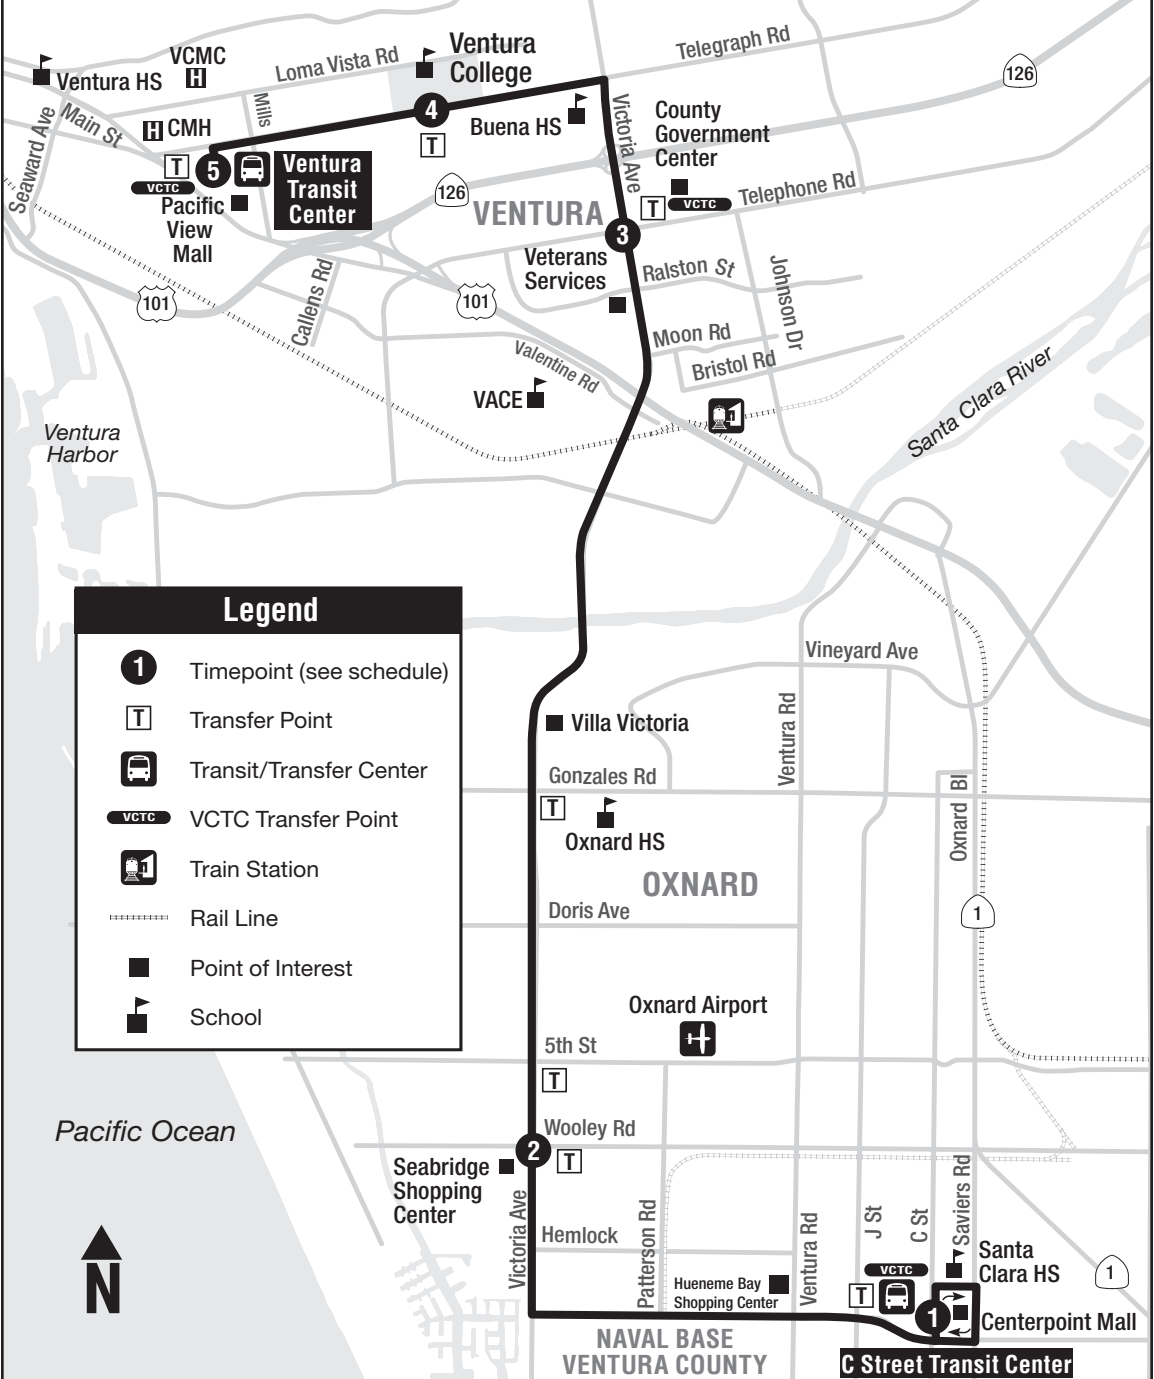

### Legend

- 1** Timepoint (see schedule)
- T** Transfer Point
- Transit/Transfer Center
- VCTC** VCTC Transfer Point
- Train Station
- Rail Line
- Point of Interest
- School

**ROUTE 21**

## ENJOY ROUTE 21 SERVICE 7 DAYS A WEEK!

Travel to many fun and convenient points of interest:

- C Street Transfer Center & Centerpoint Mall
- Seabridge Marketplace
- Pacific View Mall
- and many more...

¡DISFRUTE DE LA RUTA 21 TODOS LOS DÍAS!

Viaje a varios lugares convenientes como:

- Walmart y Centerpoint Mall
- Seabridge Marketplace
- Pacific View Mall
- y mucho más...

ROUTE 21

### 1 C Street Transfer Ctr.....Centerpoint Mall

Saviors..... Laurel  
 Channel Islands..... C St  
 Channel Islands..... J St  
 Channel Islands..... Manzanita  
 Channel Islands..... Ventura Rd  
 Channel Islands..... Ukiah  
 Channel Islands..... Patterson  
 Channel Islands..... Wheelhouse  
 Channel Islands..... Victoria  
 Victoria..... Hemlock  
 Victoria..... Leeward