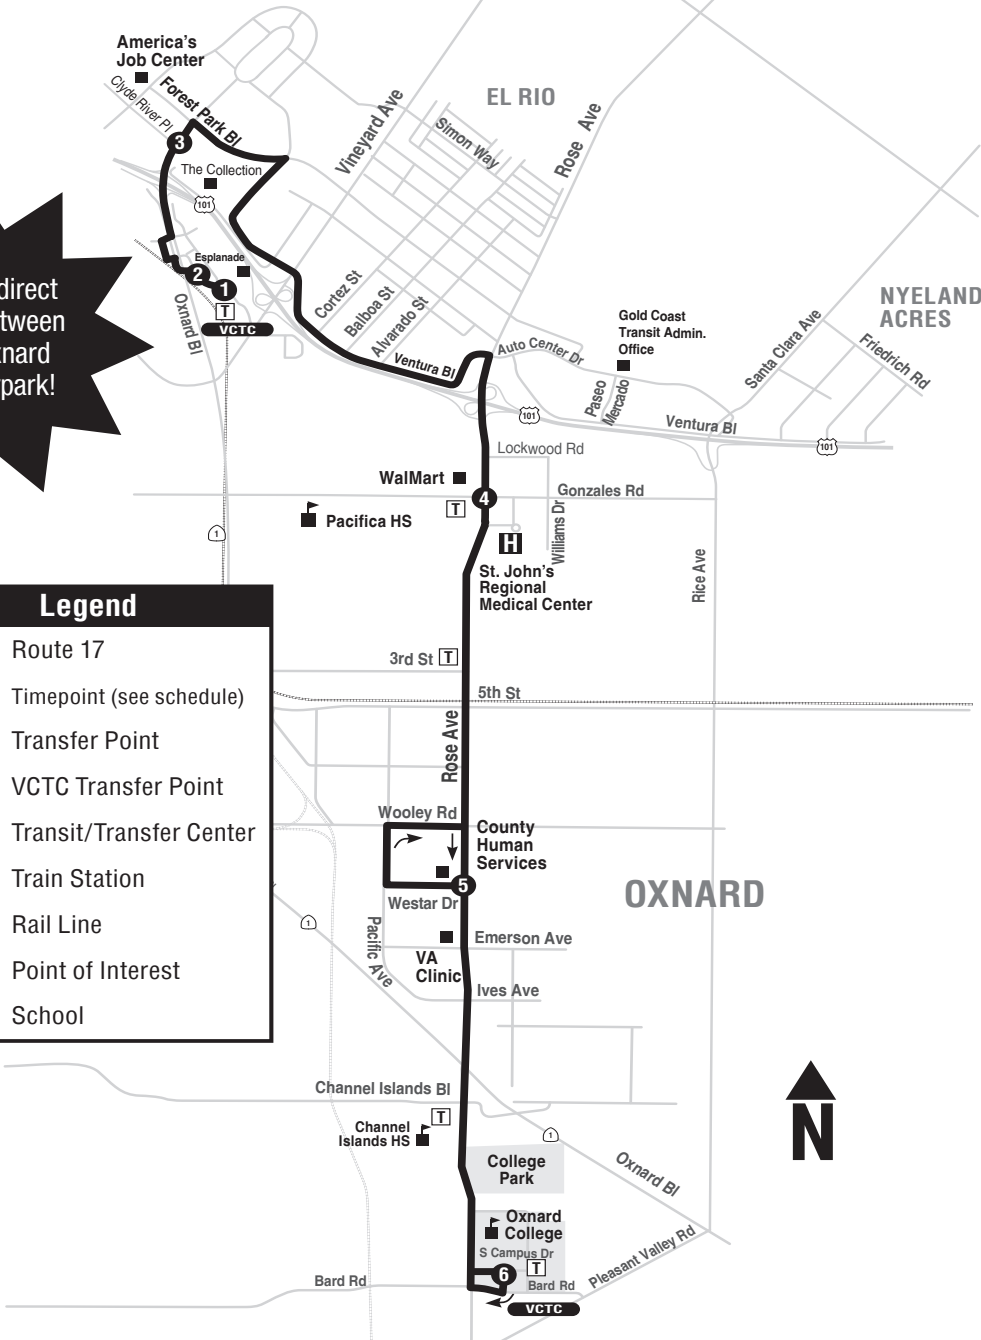

17 ESPLANADE - OXNARD COLLEGE

Provides direct service between South Oxnard and Riverpark!

Legend

- Route 17
- Timepoint (see schedule)
- Transfer Point
- VCTC Transfer Point
- Transit/Transfer Center
- Train Station
- Rail Line
- Point of Interest
- School

ROUTE 17

17 ESPLANADE - OXNARD COLLEGE

MONDAY - FRIDAY
LUNES - VIERNES

1	2	3	4	5	6	6	5	4	3	2	INTERLINED ROUTE/ RUTA INTERLINEADA
ESPLANADE AT SHOPPING CENTER	ESPLANADE AT SPUR	OXNARD AT CLYDE RIVER PLACE (THE COLLECTION)	ROSE AT GONZALES (ST. JOHN'S)	ROSE AT GONZALES	ARRIVE ROSE AT BARD (OXNARD COLLEGE)	DEPART ROSE AT BARD (OXNARD COLLEGE)	WESTAR AT BARD	ROSE AT ROSE (ST. JOHN'S)	OXNARD AT GONZALES RIVER PLACE (THE COLLECTION)	ESPLANADE AT SPUR	

RIDE ROUTE 17!

Enjoy food, shopping and movies at
THE COLLECTION!

¡Viaje en la Ruta 17!
¡Disfrute de la comida, tiendas y cine en The Collection!

ROUTE 17

17 SOUTHBOUND STOPS - PARADAS HACIA EL SUR

- | | | | |
|----------------------------|-------------------------------------|----------------------------|------------------------------|
| 1 Esplanade | Shopping Center | Rose..... | Socorro |
| 2 Esplanade | Spur | Rose..... | Camino Del Sol |
| Spur | Wagon Wheel | Rose..... | Santa Lucia |
| 3 Oxnard Blvd..... | Clyde River (The Collection) | Rose..... | Wooley |
| Forest Park | Riverpark Blvd | 5 Rose | Westar |
| Riverpark Blvd | American River | Rose..... | Emerson |
| Riverpark Blvd | Vineyard | Rose..... | Channel Islands |
| Ventura Blvd..... | Financial Square | Rose..... | Raiders Way |
| Rose..... | Ventura Blvd | Rose..... | N.Campus |
| Rose..... | Lockwood | 6 Rose | Bard (Oxnard College) |
| 4 Rose | Gonzales (St.John's) | | |