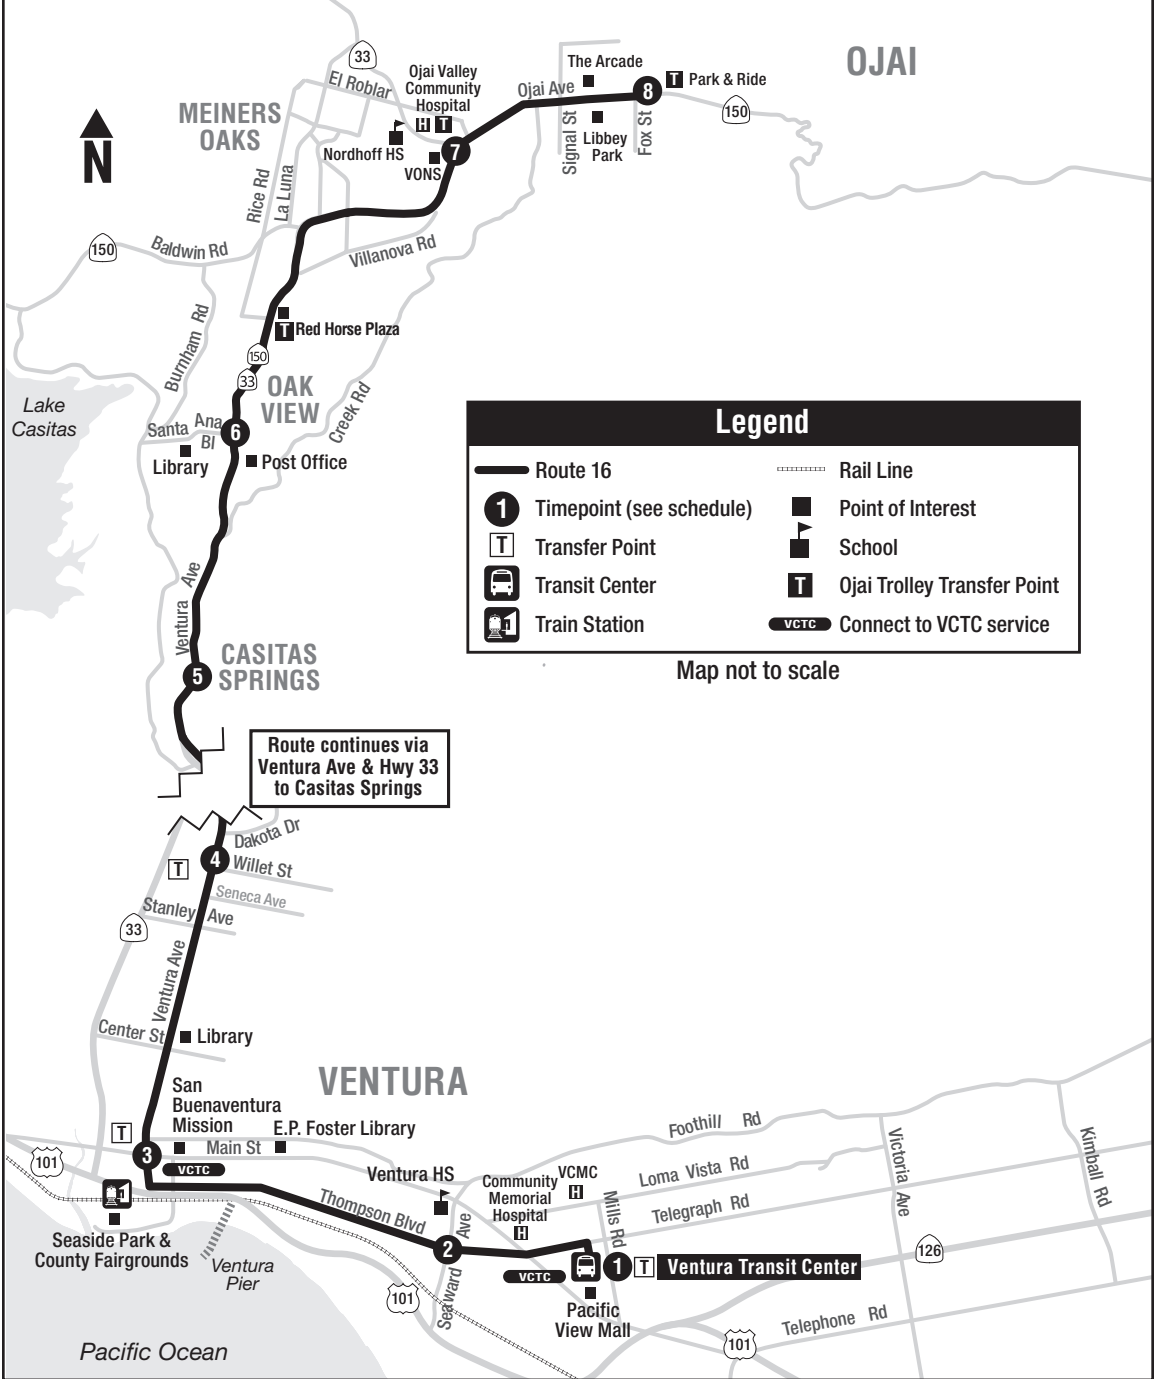

### Legend

Route 16	Rail Line
Timepoint (see schedule)	Point of Interest
Transfer Point	School
Transit Center	Ojai Trolley Transfer Point
Train Station	Connect to VCTC service

Map not to scale

ROUTE 16

## PLEASE NOTE:

Transfers to and from the Route 16 and the Ojai Trolley can be made at the stop located at Highway 33 and Highway 150 (Vons) and at the Red Horse Plaza at Woodland on Highway 33.

If your trip begins on the Ojai Trolley, please ask your trolley operator for a transfer upon boarding. With a transfer from the Ojai Trolley to the GCT bus, you may ride the bus for free.

## TOME EN CUENTA:

*Si desea transbordar entre la Ruta 16 y Ojai Trolley, tendrá que hacerlo en la parada de Highway 33 y Highway 150 (Vons) o en el Red Horse Plaza en Woodland.*

*Si comienza su viaje en el Ojai Trolley, pídale al chofer un boleto de transferencia. Con un boleto de transferencia del Ojai Trolley, puede viajar en el autobús de GCT gratis.*

- Ventura Ave..... Mill  
 Ventura Ave..... McKee  
 Ventura Ave..... Los Cabos  
 Ventura Ave..... Norway  
 Ventura Ave..... Brooks Institute  
 Ventura Ave..... Canada Larga  
 Ventura Ave..... Casitas Vista  
 Hwy 33..... Sycamore
- 5 Hwy 33..... Casitas Market**  
 Hwy 33..... Arroyo MHP  
 Hwy 33..... Nye  
 Hwy 33..... Sulphur Mountain  
 Hwy 33..... Larmier  
 Hwy 33..... Oak View Ave
- 6 Hwy 33..... Santa Ana-Ojai**  
 Hwy 33..... Oak Dell Park  
 Hwy 33..... Barbara  
 Hwy 33..... Country Village MHP  
 Hwy 33..... Woodland  
 Hwy 33..... Red Horse Plaza  
 Hwy 33..... Baldwin  
 Hwy 33..... Loma  
 Hwy 33..... Ojai Valley Inn (EMPLOYEE ENTRANCE)
- 7 Hwy 33..... Hwy 150**  
 Ojai Ave..... Blanche
- 8 Ojai Ave..... Fox (Park & Ride)**