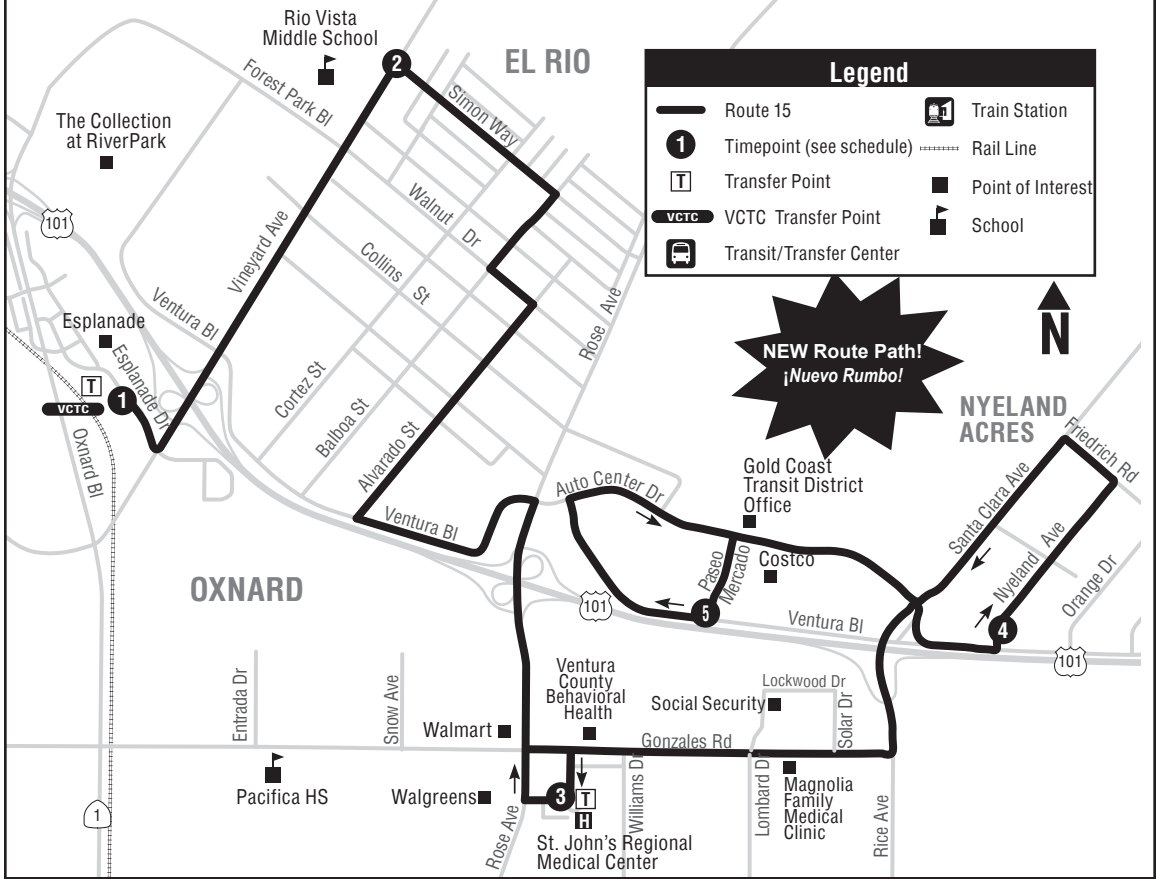

15 ESPLANADE - EL RIO - ST. JOHN'S CTR

15 ESPLANADE - EL RIO - ST. JOHN'S CTR

MONDAY - FRIDAY
LUNES - VIERNES

1 ESPLANADE AT SPUR
2 VINEYARD AT SIMON WAY
3 ST. JOHN'S HOSPITAL (PARKING LOT)
4 NYELAND AT VENTURA BLVD
5 PASEO MERCADO AT COSTCO
5 PASEO MERCADO AT COSTCO
4 NYELAND AT VENTURA BLVD
3 ST. JOHN'S HOSPITAL (PARKING LOT)
2 SIMON WAY AT VINEYARD
1 ESPLANADE AT SHOPPING CENTER
INTERLINED ROUTE/ RUTA INTERLINEADA

- 1
ESPLANADE
AT SPUR
- 2
VINEYARD
AT SIMON WAY
- 3
ST. JOHN'S HOSPITAL
(PARKING LOT)
- 4
NYELAND
AT VENTURA BLVD
- 5
PASEO MERCADO
AT COSTCO
- 5
PASEO MERCADO
AT COSTCO
- 4
NYELAND
AT VENTURA BLVD
- 3
ST. JOHN'S HOSPITAL
(PARKING LOT)
- 2
SIMON WAY
AT VINEYARD
- 1
ESPLANADE
AT SHOPPING CENTER

15 EASTBOUND STOPS - PARADAS HACIA EL ESTE

- | | |
|---|---|
| <p>1 Esplanade Spur
 Esplanade Shopping Center
 Vineyard Olive
 Vineyard Collins</p> <p>2 Vineyard Simon Way
 Simon Way Cortez
 Balboa Salem
 Walnut Balboa
 Alvarado Walnut
 Alvarado Collins
 Alvarado Ventura Blvd
 Rose Ventura Blvd
 Rose Lockwood
 Gonzales Rose</p> | <p>3 St. John's Hospital (Parking Lot)
 Rose Hospital Exit
 Gonzales Rose
 Gonzales Williams
 Gonzales Lombard
 Gonzales Solar</p> <p>4 Nyeland Ventura Blvd
 Nyeland Eucalyptus
 Friedrich Nyeland
 Santa Clara Auto Center Dr</p> <p>5 Paseo Mercado (Costco)</p> |
|---|---|

15 WESTBOUND STOPS - PARADAS HACIA EL OESTE

- | | |
|---|--|
| <p>5 Paseo Mercado (Costco)
 Ventura Blvd (Guitar Center)
 Auto Center Dr</p> <p>4 Nyeland Ventura Blvd
 Nyeland Eucalyptus
 Friedrich Nyeland
 Santa Clara Auto Center
 Gonzales Solar
 Gonzales Outlet Center Dr
 Gonzales Williams</p> <p>3 St. John's Hospital (Parking Lot)
 Rose Hospital Exit
 Rose Lockwood</p> | <p>Ventura Blvd Rose
 Ventura Blvd Royal Duke MHP
 Alvarado Ventura
 Alvarado Collins
 Alvarado Walnut
 Walnut Balboa
 Balboa Salem
 Simon Way Cortez</p> <p>2 Simon Way Vineyard
 Vineyard Collins
 Vineyard Olive</p> <p>1 Esplanade Shopping Center</p> |
|---|--|