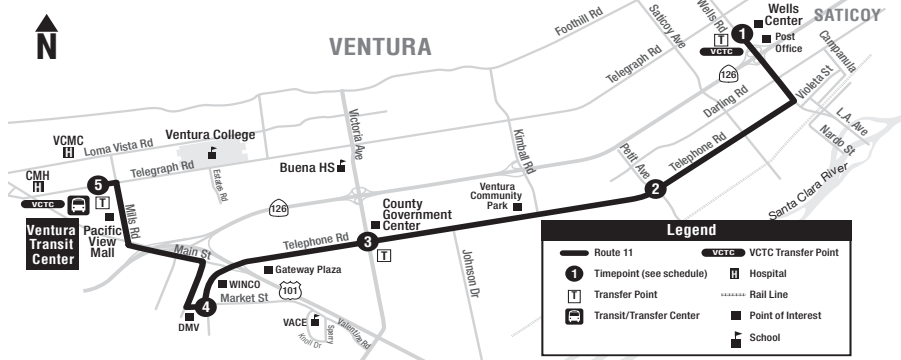

11 PACIFIC VIEW MALL - TELEPHONE - WELLS CTR

11 PACIFIC VIEW MALL - TELEPHONE - WELLS CTR

MONDAY - FRIDAY
LUNES - VIERNES

1 WELLS CENTER
2 TELEPHONE AT PEIT
3 TELEPHONE AT VICTORIA
4 TELEPHONE AT MARKET
5 ARRIVE AT VTC (PACIFIC VIEW MALL)
5 DEPART VTC (PACIFIC VIEW MALL)
4 TELEPHONE AT MARKET
3 TELEPHONE AT VICTORIA
2 TELEPHONE AT PEIT
1 WELLS CENTER

Westbound to VTC					Eastbound to Wells Center				
5:20 AM	5:27	5:33	5:39	5:50	6:00	6:10	6:16	6:23	6:30
6:05	6:12	6:20	6:26	6:35	6:45	6:55	7:01	7:08	7:15
6:44	6:54	7:03	7:11	7:23	7:30	7:42	7:51	7:59	8:07
7:24	7:34	7:43	7:51	8:03	8:09	8:21	8:30	8:38	8:46
8:14	8:24	8:33	8:41	8:53	9:04	9:16	9:25	9:33	9:41
8:54	9:02	9:11	9:19	9:31	9:39	9:51	10:00	10:08	10:16
9:20	9:28	9:37	9:45	9:57	10:05	10:17	10:26	10:34	10:42
9:45	9:53	10:02	10:10	10:22	10:35	10:47	10:56	11:04	11:12
10:20	10:28	10:37	10:45	10:57	11:05	11:17	11:26	11:34	11:42
10:50	10:58	11:07	11:15	11:27	11:35	11:47	12:01 PM	12:08	12:14
11:20	11:28	11:37	11:45	11:57	12:05	12:17	12:26	12:34	12:42
11:50	11:58	12:07	12:15	12:27	12:35	12:47	12:56	1:04	1:12
12:20	12:28	12:36	12:43	12:55	1:05	1:17	1:26	1:34	1:42
12:50	12:58	1:06	1:13	1:25	1:35	1:47	2:01	2:08	2:14
1:20	1:28	1:36	1:43	1:55	2:05	2:17	2:26	2:34	2:42
1:50	1:58	2:06	2:13	2:25	2:35	2:48	2:58	3:06	3:17
2:20	2:28	2:36	2:43	2:55	3:05	3:18	3:28	3:36	3:47
2:50	2:58	3:06	3:13	3:25	3:35	3:48	3:58	4:06	4:17
3:25	3:33	3:41	3:48	4:00	4:10	4:22	4:31	4:39	4:47
3:55	4:03	4:11	4:18	4:30	4:40	4:52	5:01	5:09	5:17
4:25	4:33	4:41	4:48	5:00	5:10	5:22	5:31	5:39	5:47
4:55	5:03	5:11	5:18	5:30	5:40	5:52	6:01	6:09	6:17
5:25	5:33	5:41	5:48	6:00	6:10	6:22	6:31	6:39	6:47
6:00	6:07	6:15	6:22	6:32	6:40	6:52	7:01	7:09	7:17
6:50	6:57	7:04	7:11	7:21	7:30	7:42	7:51	7:59	8:07
7:20	7:27	7:34	7:41	7:51	8:00	8:10	8:16	8:23	8:30
8:15	8:22	8:30	8:37	8:46	8:54	9:04	9:10	9:17	9:24
----	----	----	----	----	9:30	9:40	9:46	9:53	10:00

ROUTE 11