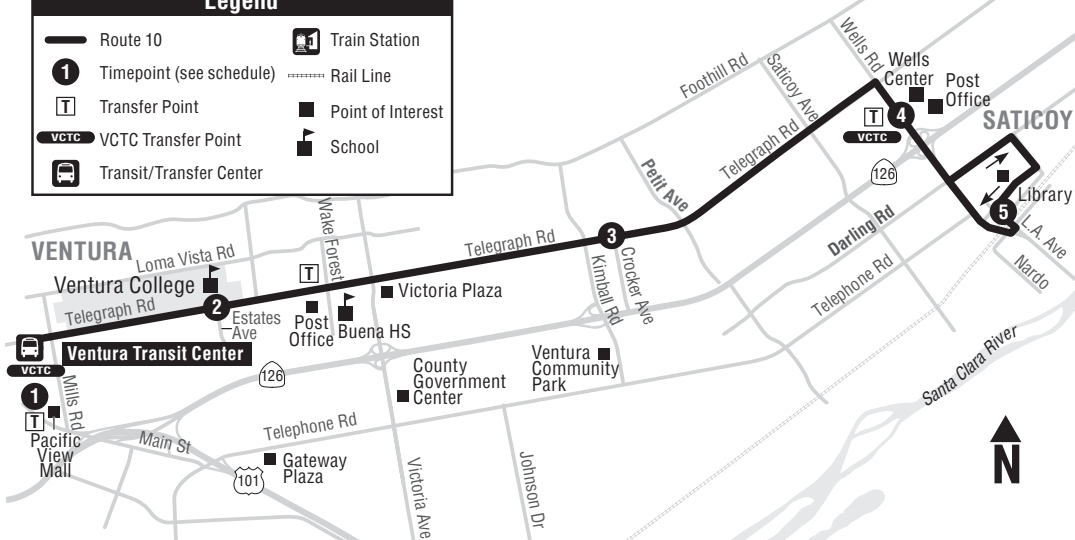

# 10 PACIFIC VIEW MALL - TELEGRAPH - SATICOY

**Legend**

- Route 10
- Timepoint (see schedule)
- Transfer Point
- VCTC Transfer Point
- Transit/Transfer Center
- Train Station
- Rail Line
- Point of Interest
- School

# 10 PACIFIC VIEW MALL - TELEGRAPH - SATICOY

DAILY  
DIARIO

- 1 VTC (PACIFIC VIEW MALL)
- 2 TELEGRAPH AT ESTATES (VENTURA COLLEGE)
- 3 TELEGRAPH AT CROCKER
- 4 WELLS CENTER
- 5 VIOLETA AT LOS ANGELES
- 4 WELLS CENTER
- 3 TELEGRAPH AT CROCKER
- 2 TELEGRAPH AT ESTATES (VENTURA COLLEGE)
- 1 VTC (PACIFIC VIEW MALL)

INTERLINED ROUTE/  
RUTA INTERLINEADA

Eastbound to Saticoy				Westbound to VTC					
---	---	---	---	• 5:26 AM	• 5:31	• 5:36	• 5:41	• 5:46	
6:46	6:52	7:00	7:12	6:10	6:15	6:20	6:25	6:30	To Rt 16
7:36	7:42	7:50	8:05	7:20	7:27	7:34	7:42	7:49	To Rt 10
8:37	8:43	8:51	9:06	8:13	8:20	8:27	8:35	8:42	To Rt 16
9:39	9:45	9:53	10:08	9:14	9:21	9:28	9:36	9:43	To Rt 16
10:37	10:44	10:52	11:06	10:16	10:30	10:37	10:45	10:52	To Rt 16
11:36	11:43	11:51	12:05 PM	11:14	11:21	11:28	11:36	11:43	To Rt 16
12:36	12:43	12:51	1:06	12:13	12:20	12:27	12:35	12:42	To Rt 16
1:36	1:43	1:51	2:07	1:14	1:21	1:28	1:36	1:43	To Rt 16
2:41	2:48	2:56	3:08	2:15	2:27	2:34	2:42	2:49	To Rt 16
3:36	3:43	3:53	4:05	3:16	3:23	3:30	3:38	3:45	To Rt 16
4:36	4:43	4:51	5:01	4:13	4:20	4:27	4:35	4:42	To Rt 16
5:36	5:43	5:51	6:05	5:09	5:16	5:23	5:31	5:38	To Rt 16
6:36	6:42	6:50	7:01	6:14	6:21	6:28	6:36	6:43	To Rt 16
7:36	7:42	7:50	8:01	7:08	7:14	7:21	7:29	7:36	To Rt 16
8:36	8:42	8:50	9:04	8:08	8:14	8:21	8:29	8:36	---
				9:11	9:16	---	---	---	---

## 10 EASTBOUND STOPS - PARADAS HACIA EL ESTE