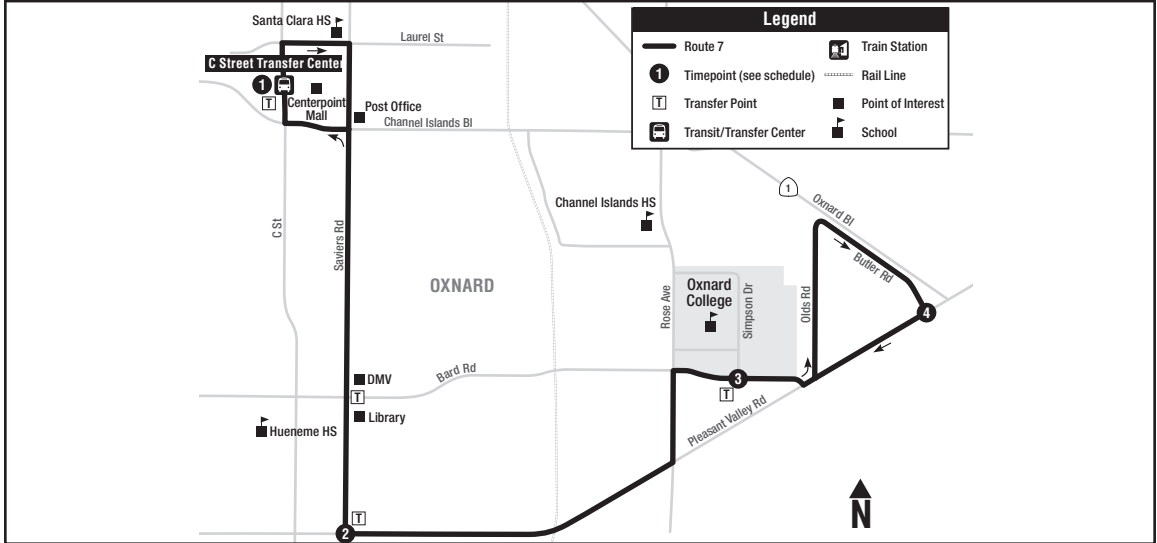

7 OXNARD COLLEGE - CENTERPOINT MALL

7 OXNARD COLLEGE - CENTERPOINT MALL

DAILY DIARIO

C STREET TRANSFER CENTER 1	PLEASANT VALLEY AT SAVIERS 2	BARD AT SIMPSON (OXNARD COLLEGE) 3	BUTLER AT PLEASANT VALLEY 4	BARD AT SIMPSON (OXNARD COLLEGE) 3	SAVIERS AT PLEASANT VALLEY 2	C STREET TRANSFER CENTER 1
• 6:10 AM	• 6:18	• 6:23	• 6:29	• 6:32	• 6:38	• 6:45
6:50	6:58	7:03	7:09	7:12	7:18	7:25
7:35	7:43	7:48	7:54	7:57	8:03	8:10
8:20	8:29	8:35	8:41	8:44	8:51	9:00
9:07	9:16	9:22	9:28	9:31	9:38	9:47
9:55	10:04	10:10	10:16	10:19	10:26	10:35
10:41	10:50	10:56	11:02	11:05	11:12	11:21
11:28	11:39	11:45	11:51	11:54	12:01 PM	12:10
12:20	12:31	12:37	12:43	12:46	12:53	1:02
1:12	1:23	1:29	1:35	1:38	1:45	1:54
2:04	2:15	2:21	2:27	2:30	2:37	2:46
2:56	3:07	3:13	3:19	3:22	3:29	3:38
3:48	3:59	4:05	4:11	4:14	4:21	4:30
4:40	4:51	4:57	5:03	5:06	5:13	5:22
5:32	5:43	5:49	5:55	5:58	6:05	6:14
6:22	6:30	6:35	6:41	6:44	6:51	7:00
7:07	7:15	7:20	7:26	7:29	7:35	7:42
• 7:52	• 7:59	• 8:04	• 8:08	• 8:11	• 8:18	• 8:25
• 8:34	• 8:41	• 8:46	• 8:50	• 8:53	• 9:00	• 9:07

NOTE: • THESE TRIPS DO NOT OPERATE ON WEEKENDS

NOTA: • ESTOS VIAJES NO OPERAN LOS FINES DE SEMANA

7 BUS STOPS - PARADAS

1 C St Transfer Ctr.....Centerpoint Mall

Saviers..... Laurel
 Saviers..... Channel Islands
 Saviers..... Bryce Canyon
 Saviers..... Yucca
 Saviers..... Bard

2 Saviers..... Pleasant Valley

Saviers..... Fashion Park
 Saviers..... Bard
 Saviers..... Imperial MHP
 Saviers..... Yucca
 Saviers..... 31 Flavors
 Saviers..... Thomas-Bryce Canyon
 Channel Islands C St

1 C St Transfer Ctr.....Centerpoint Mall

BOLD INDICATES TIMEPOINT

LETRAS **MARCADAS** INDICAN PUNTOS CLAVES

Linking South and North Oxnard! Now providing fast, direct service between Oxnard College and Riverpark!