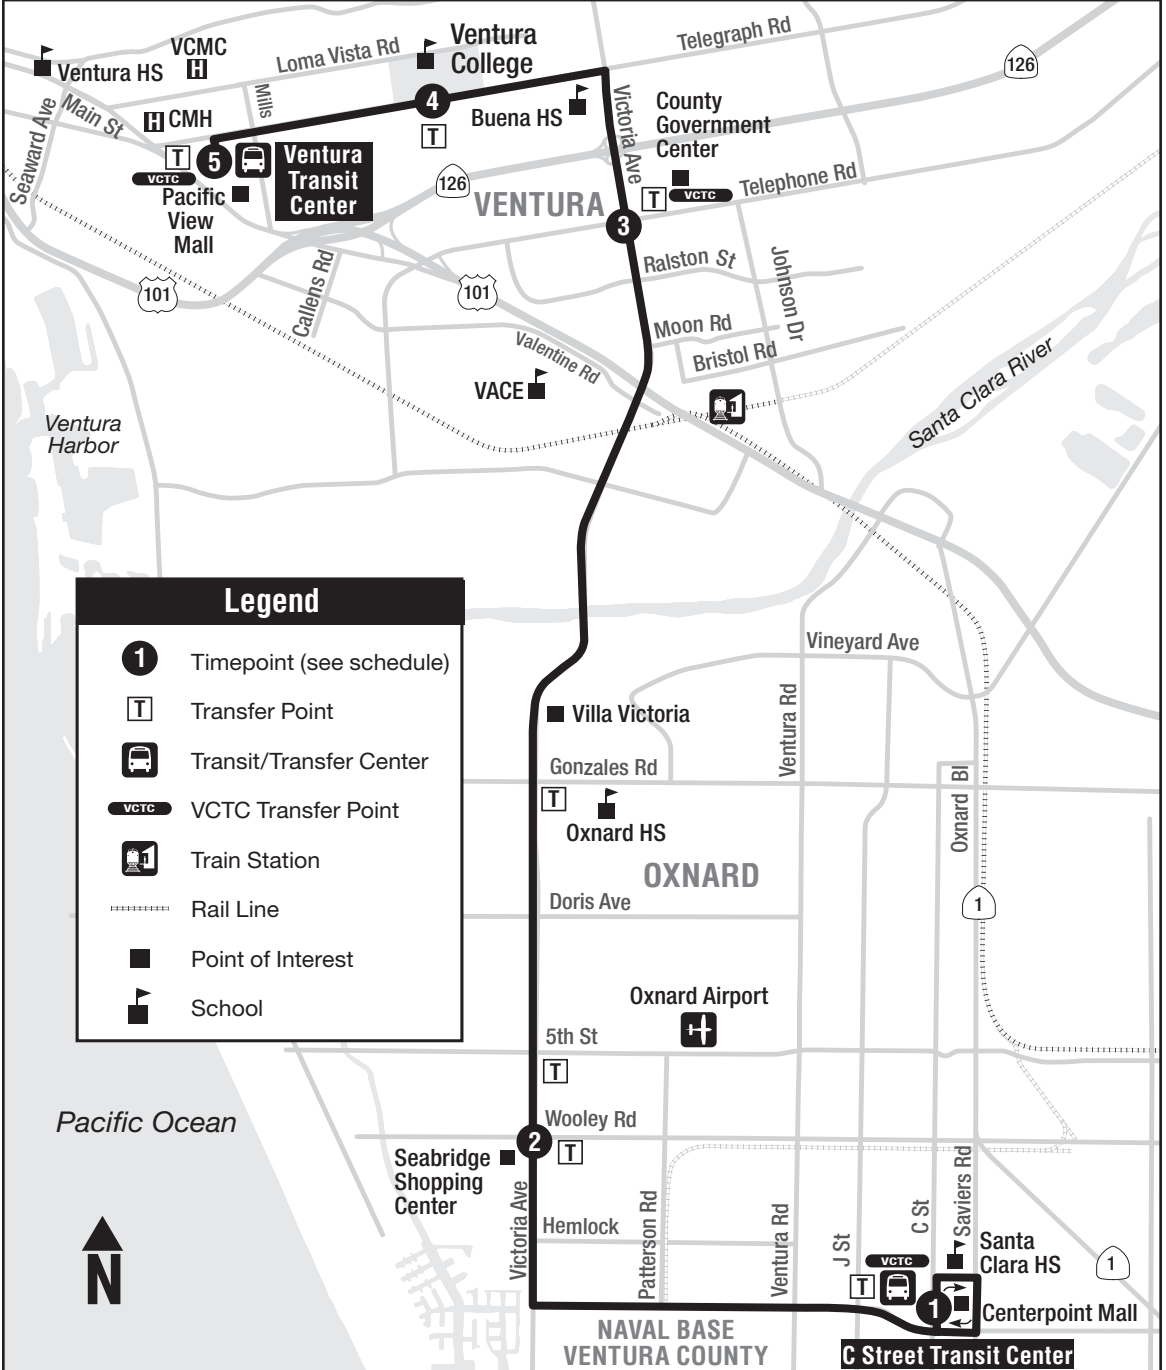

### Legend

- Timepoint (see schedule)
- Transfer Point
- Transit/Transfer Center
- VCTC Transfer Point
- Train Station
- Rail Line
- Point of Interest
- School

Pacific Ocean

**ROUTE 21**

## Enjoy Route 21 Service 7 Days a Week!

Travel to many fun and convenient points of interest:

- C Street Transfer Center & Centerpoint Mall
- Seabridge Marketplace
- Pacific View Mall
- and many more...

## ¡Disfrute de la Ruta 21 Todos Los Días!

Viaje a varios lugares convenientes como:

- Walmart y Centerpoint Mall
- Seabridge Marketplace
- Pacific View Mall
- y mucho más...

### 1 C Street Transfer Ctr.....Centerpoint Mall

Saviers..... Laurel  
 Channel Islands..... C St  
 Channel Islands..... J St  
 Channel Islands..... Manzanita  
 Channel Islands..... Ventura Rd  
 Channel Islands..... Ukiah  
 Channel Islands..... Patterson  
 Channel Islands..... Wheelhouse  
 Channel Islands..... Victoria  
 Victoria..... Hemlock  
 Victoria..... Leeward