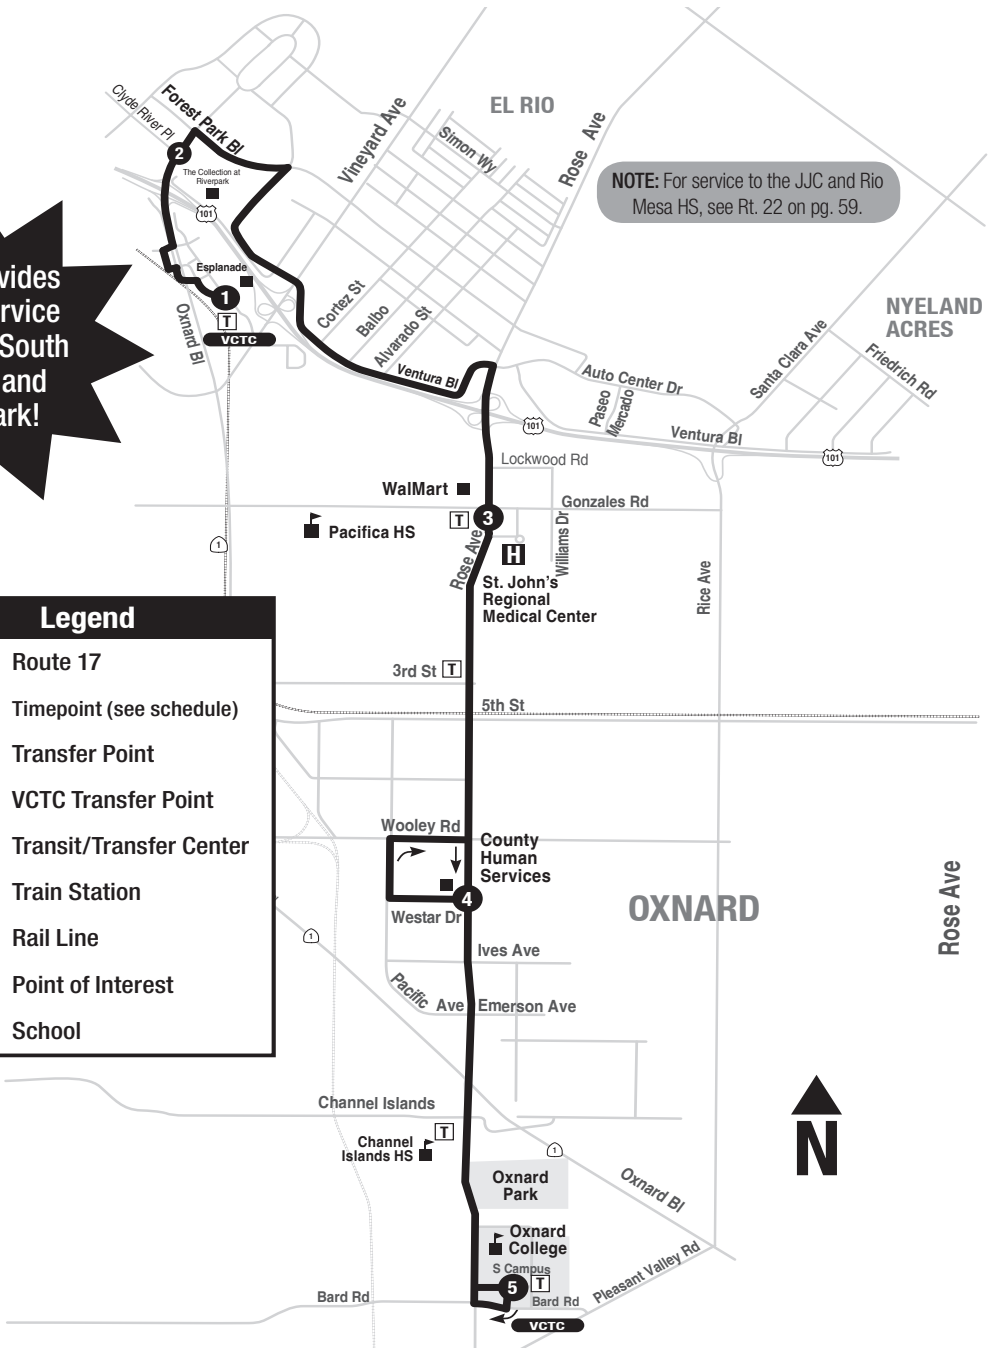

# 17 ESPLANADE - OXNARD COLLEGE - *NEW!*

Now provides direct service between South Oxnard and Riverpark!

NOTE: For service to the JJC and Rio Mesa HS, see Rt. 22 on pg. 59.

**Legend**

- Route 17
- Timepoint (see schedule)
- Transfer Point
- VCTC Transfer Point
- Transit/Transfer Center
- Train Station
- Rail Line
- Point of Interest
- School

## New and Improved Route 17!

Enjoy food, shopping and movies at  
**THE COLLECTION!**

*¡Nueva y Mejorada Ruta 17!*

*¡Disfrute de la comida, tiendas y películas en  
The Collection!*

## 17 SOUTHBOUND STOPS - PARADAS HACIA EL SUR

### PLEASE NOTE:

*Traveling to the Juvenile Justice Center?  
Take the Route 22! See page 59-62  
for map and schedule information.*