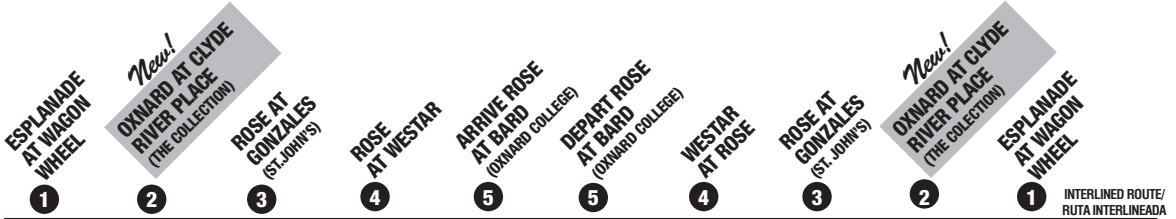

17 ESPLANADE - OXNARD COLLEGE

DAILY
DIARIO

INTERLINED ROUTE/
RUTA INTERLINEADA

Southbound to Oxnard College					Northbound to Esplanade					
-----	-----	-----	-----	-----	6:25 AM	6:32	6:41	6:56	7:01	To Rt 15
6:40	6:45	6:58	7:06	7:14	7:17	7:24	7:33	7:48	7:53	To Rt 15
7:28	7:33	7:46	7:54	8:02	8:05	8:12	8:21	8:36	8:41	To Rt 15
8:19	8:24	8:37	8:45	8:53	8:56	9:03	9:12	9:27	9:32	To Rt 15
9:11	9:16	9:29	9:37	9:45	9:48	9:55	10:04	10:19	10:24	To Rt 15
9:59	10:04	10:17	10:25	10:33	10:36	10:43	10:54	11:09	11:14	To Rt 15
10:50	10:55	11:08	11:16	11:24	11:27	11:34	11:45	12:00 PM	12:05	To Rt 15
11:42	11:47	12:00	12:08	12:16	12:19	12:26	12:37	12:52	12:57	To Rt 15
12:32	12:37	12:50	12:58	1:06	1:09	1:16	1:27	1:42	1:47	To Rt 15
1:23	1:28	1:41	1:49	1:57	2:00	2:07	2:18	2:33	2:38	To Rt 15
2:15	2:20	2:33	2:41	2:49	2:52	2:59	3:10	3:25	3:30	To Rt 15
3:05	3:10	3:23	3:34	3:43	3:46	3:53	4:02	4:17	4:22	To Rt 15
3:56	4:01	4:14	4:25	4:34	4:37	4:44	4:53	5:08	5:13	To Rt 15
4:48	4:53	5:06	5:17	5:26	5:29	5:36	5:45	6:00	6:05	To Rt 15
5:40	5:45	5:58	6:09	6:18	6:21	6:28	6:37	6:52	6:57	To Rt 15
6:31	6:36	6:49	6:57	7:05	7:08	7:15	7:24	7:39	7:44	To Rt 15
7:23	7:28	7:41	7:49	7:57	8:00	8:07	8:16	8:31	8:36	----
• 8:15	• 8:20	• 8:33	• 8:41	• 8:49	• 8:52	• 8:59	• 9:08	• 9:23	• 9:28	----
• 9:09	• 9:14	• 9:27	• 9:35	• 9:43	• 10:00	• 10:07	• 10:16	• 10:31	• 10:36	----

NOTE: • THESE TRIPS DO NOT OPERATE ON WEEKENDS

NOTA: • ESTOS VIAJES NO OPERAN LOS FINES DE SEMANA

New and Improved Route 17!

Enjoy food, shopping and movies at
THE COLLECTION!

¡Nueva y Mejorada Ruta 17!

*¡Disfrute de la comida, tiendas y películas en
The Collection!*