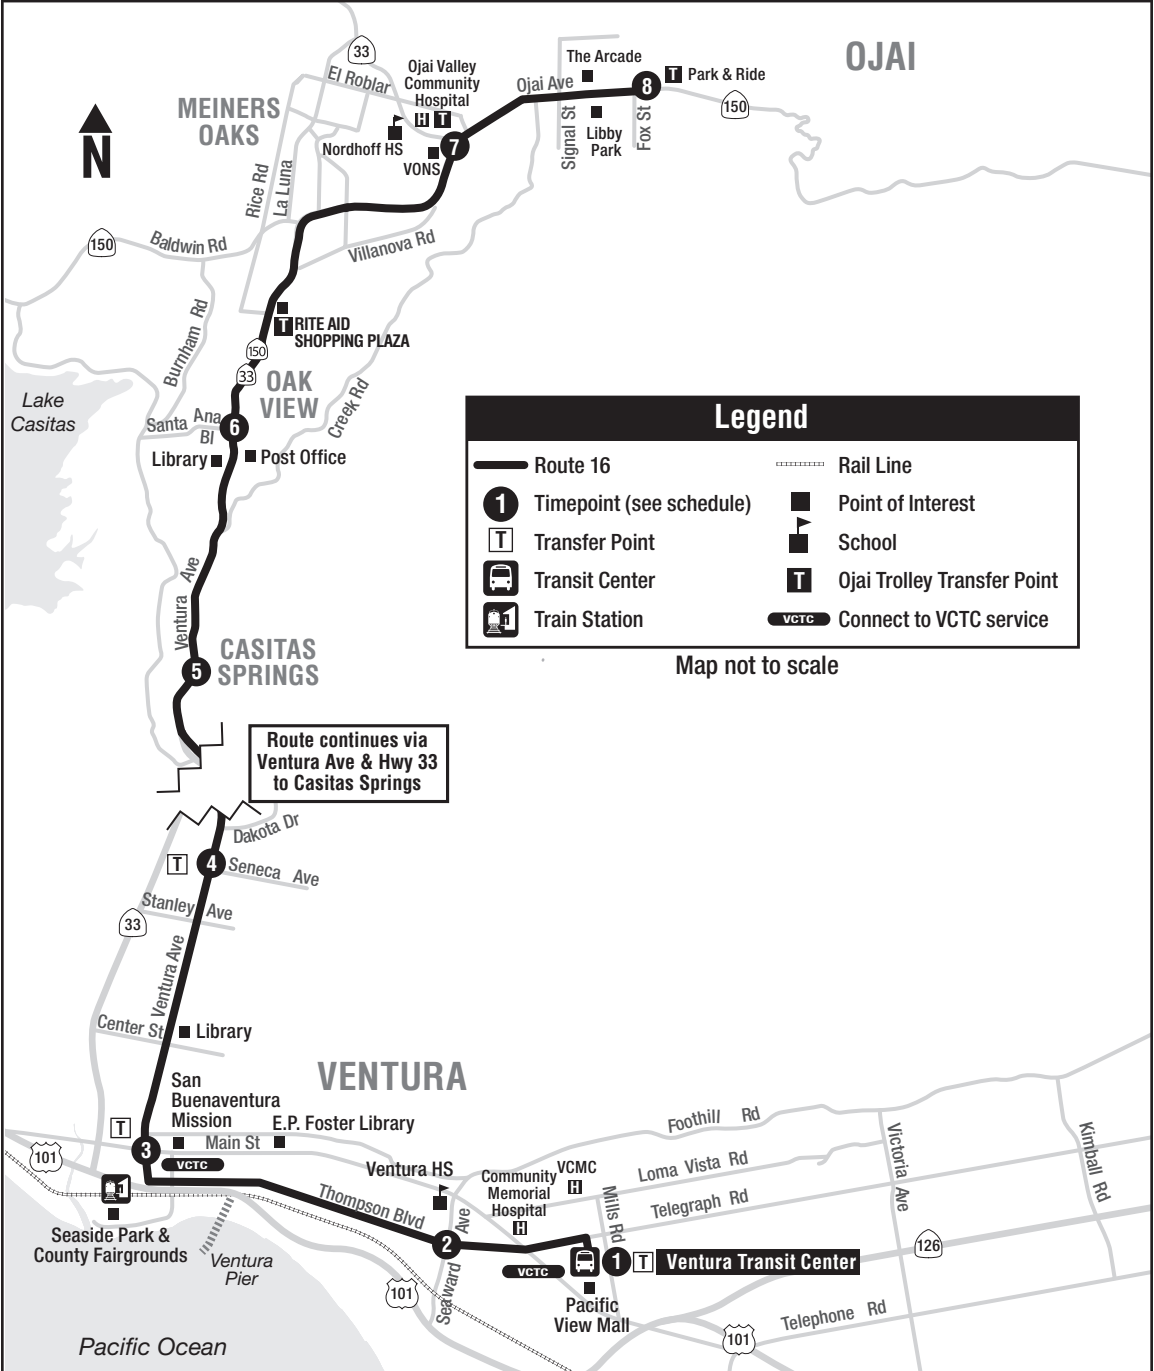

### Legend

Route 16	Rail Line
Timepoint (see schedule)	Point of Interest
Transfer Point	School
Transit Center	Ojai Trolley Transfer Point
Train Station	Connect to VCTC service

Map not to scale

Route continues via Ventura Ave & Hwy 33 to Casitas Springs

## PLEASE NOTE:

Transfers to and from the Route 16 and the Ojai Trolley can be made at the stop located at Highway 33 and Highway 150 (Vons) and at the Woodland/Rite Aid shopping plaza on Highway 33.

If your trip begins on the Ojai Trolley, please ask your trolley operator for a transfer upon boarding. When transferring from the Ojai Trolley to the GCT bus, an additional 50 cents is required.

## TOME EN CUENTA:

Si desea transbordar entre la Ruta 16 y Ojai Trolley, tendrá que hacerlo en la parada de Highway 33 y Highway 150 (Vons) o en Woodland y Rite Aid.

Si comienza su viaje en el Ojai Trolley, pídale al chofer un boleto de transferencia. Cuando transborda al autobús de Gold Coast Transit desde el Ojai Trolley, es necesario pagar 50 centavos adicionales.