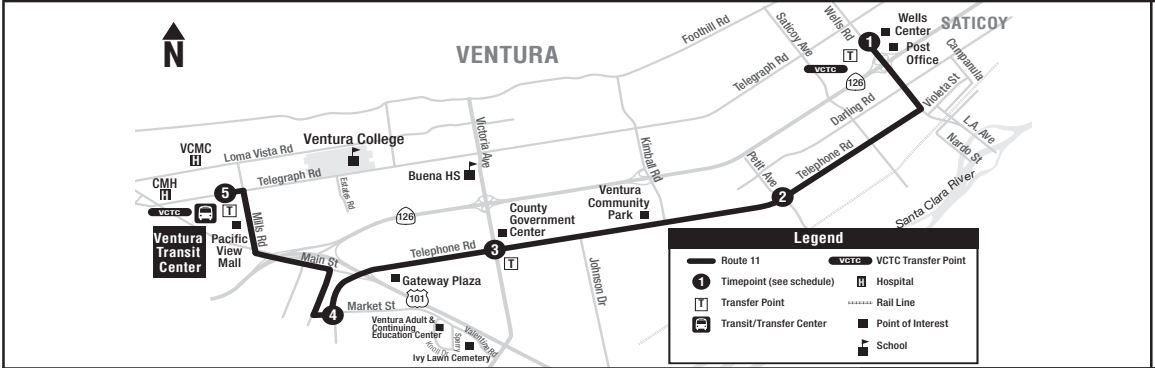

11 PACIFIC VIEW MALL - TELEPHONE - WELLS CTR