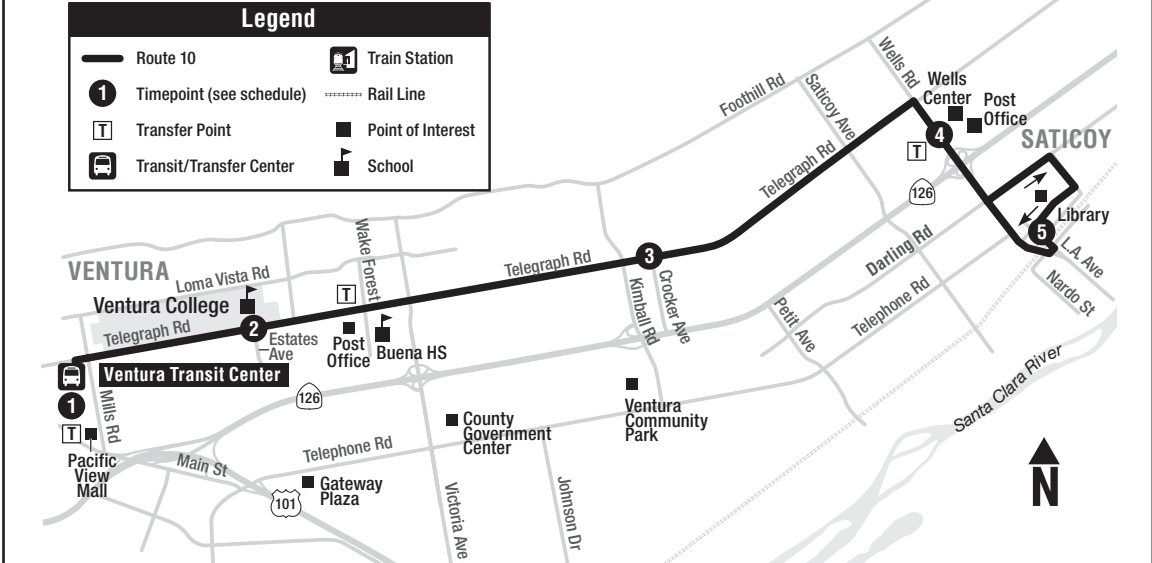

10 PACIFIC VIEW MALL - TELEGRAPH - SATICOY

Legend

- Route 10
- Train Station
- Timepoint (see schedule)
- Rail Line
- Transfer Point
- Point of Interest
- Transit/Transfer Center
- School

10 PACIFIC VIEW MALL - TELEGRAPH - SATICOY

INTERLINED ROUTE/
RUTA INTERLINEADA

Eastbound to Saticoy				Westbound to VTC					
----	----	----	----	• 5:25 AM	• 5:31	• 5:36	• 5:41	• 5:46	To Rt 16
----	----	----	----	6:09	6:15	6:20	6:25	6:30	To Rt 16
6:47	6:53	7:01	7:13	7:22	7:29	7:36	7:44	7:53	To Rt 16
7:36	7:42	7:50	8:05	8:14	8:21	8:28	8:36	8:45	To Rt 16
8:36	8:42	8:50	9:05	9:14	9:21	9:28	9:36	9:45	To Rt 16
9:36	9:42	9:50	10:05	10:14	10:21	10:28	10:36	10:45	To Rt 16
10:36	10:42	10:50	11:05	11:14	11:21	11:28	11:36	11:45	To Rt 16
11:36	11:42	11:50	12:05 PM	12:14	12:21	12:28	12:36	12:45	To Rt 16
12:36	12:42	12:50	1:07	1:17	1:27	1:34	1:42	1:51	To Rt 16
1:36	1:42	1:50	2:07	2:17	2:27	2:34	2:42	2:51	To Rt 16
2:41	2:47	2:55	3:07	3:17	3:27	3:34	3:42	3:51	To Rt 16
3:36	3:42	3:50	4:05	4:15	4:25	4:32	4:40	4:49	To Rt 16
4:36	4:42	4:50	5:01	5:11	5:21	5:28	5:36	5:45	To Rt 16
5:36	5:42	5:50	6:05	6:15	6:25	6:32	6:40	6:49	To Rt 16
6:36	6:42	6:50	7:01	7:11	7:21	7:28	7:36	7:45	To Rt 16
7:36	7:42	7:50	8:01	8:11	8:21	8:28	8:36	8:45	----
8:36	8:42	8:50	9:04	9:13	9:18	----	----	----	----

NOTE: • THESE TRIPS DO NOT OPERATE ON WEEKENDS

NOTA: • ESTOS VIAJES NO OPERAN LOS FINES DE SEMANA

10 EASTBOUND STOPS - PARADAS HACIA EL ESTE

1 VTC..... Pacific View Mall

Telegraph College

Telegraph Ashwood

Telegraph Petit

Telegraph Cambria

Telegraph Long Canyon

Telegraph La Jolla

Telegraph Woodside Dental

4 Wells Center

10 WESTBOUND STOPS - PARADAS HACIA EL OESTE

4 Wells Center