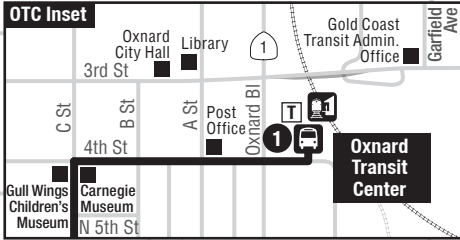

# 1 PORT HUENEME - OXNARD TRANSIT CENTER

**1A serves Port Hueneme via Pleasant Valley Rd**  
**1B serves Port Hueneme via Bard Rd**

**Legend**

- Route 1A/1B
- Timepoint (see schedule)
- Transfer Point
- Transit/Transfer Center
- Train Station
- Rail Line
- Point of Interest
- School

Map not to scale

**NAVAL BASE VENTURA COUNTY**

**ROUTE 1**

# 1 PORT HUENEME - OXNARD TRANSIT CENTER

DAILY  
DIARIO

1A serves Port Hueneme via Pleasant Valley Rd - 1B serves Port Hueneme via Bard Rd

1A hacia Port Hueneme a través de Pleasant Valley Rd - 1B hacia Port Hueneme a través de Bard Rd

## 2 C St Transfer Ctr ..... Centerpoint Mall

Saviers..... Channel Islands  
 Saviers..... Bryce Canyon  
 Saviers..... Yucca