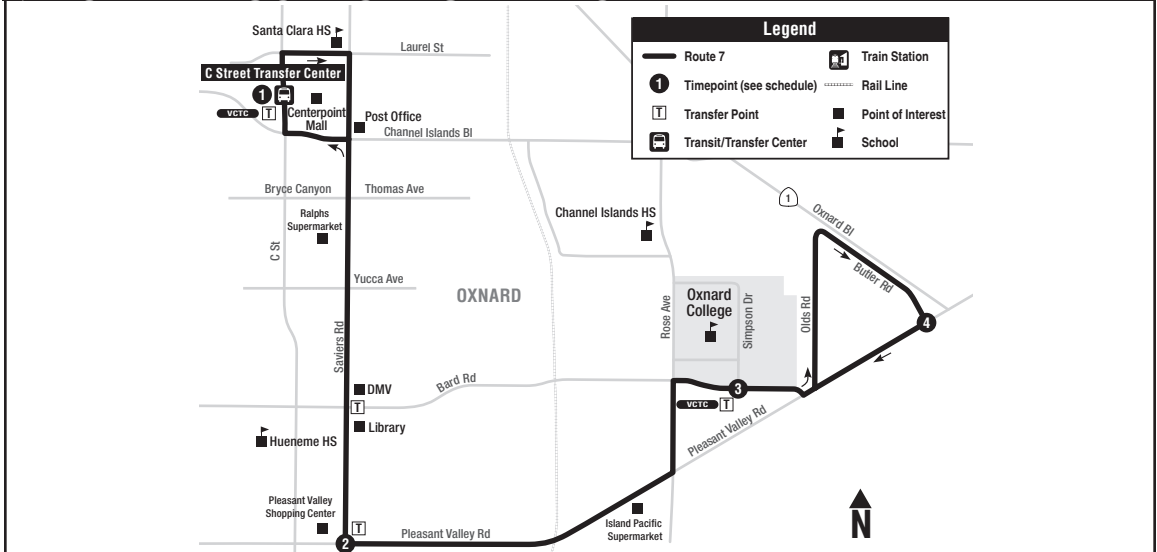

7 OXNARD COLLEGE - CENTERPOINT MALL

Legend

- Route 7
- 1 Timepoint (see schedule)
- T Transfer Point
- Transit/Transfer Center
- Train Station
- Rail Line
- Point of Interest
- School

7 OXNARD COLLEGE - CENTERPOINT MALL

NOTE: • THESE TRIPS DO NOT OPERATE ON WEEKENDS

NOTA: • ESTOS VIAJES NO OPERAN LOS FINES DE SEMANA

ROUTE 7

7 BUS STOPS - PARADAS

1 C St Transfer Ctr.....Centerpoint Mall

Saviers Laurel
 Saviers Channel Islands
 Saviers Bryce Canyon
 Saviers Yucca
 Saviers Bard

2 Saviers Pleasant Valley

Saviers Fashion Park
 Saviers Bard
 Saviers Borrego
 Saviers Yucca
 Saviers La Canada (31 Flavors)
 Saviers Thomas-Bryce Canyon
 Channel Islands..... C St

1 C St Transfer Ctr.....Centerpoint Mall

BOLD INDICATES TIMEPOINT

LETRAS MARCADAS INDICAN PUNTOS CLAVES

Linking South and North Oxnard! Provides fast, direct service between Oxnard College and Riverpark!

ROUTE 7